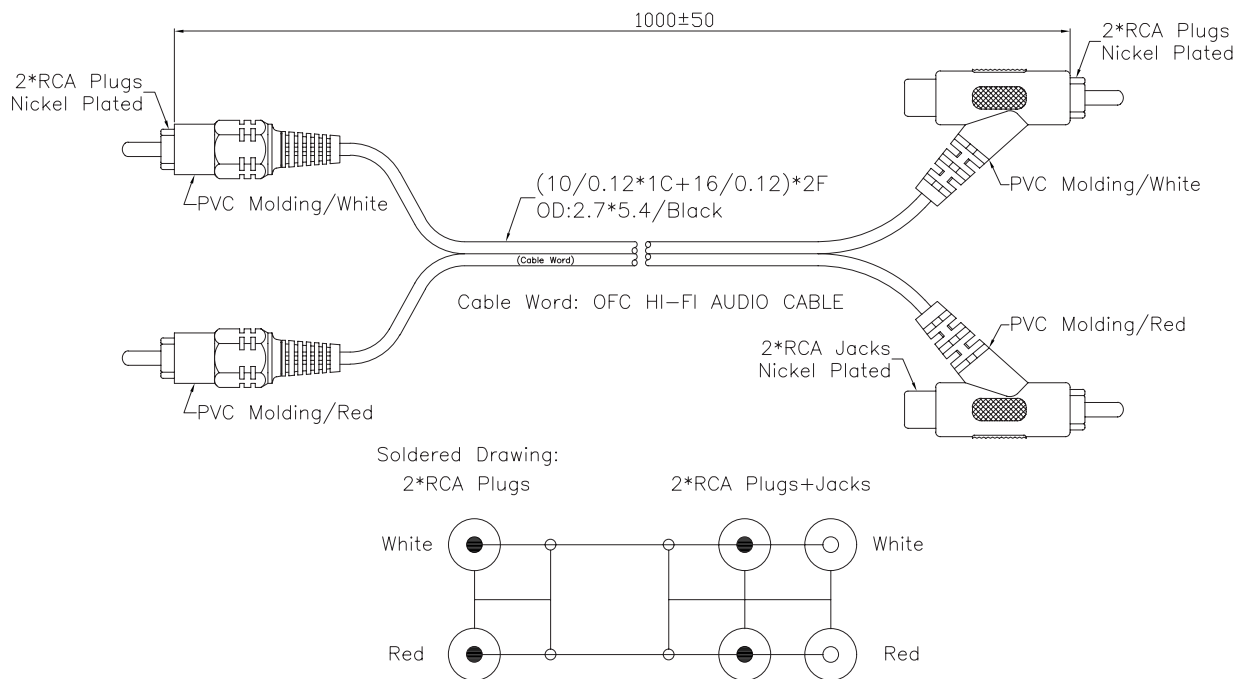

## Specifications

Connector Type A	: Phono (RCA) Plug, × 2
Connector Type B	: Phono (RCA) Plug, × 2, (Stackable)
Cable Length	: 1m (3.28ft)
Jacket Colour	: Black

## Diagram

## Part Number Table

Description	Part Number
2× Phono (RCA) Male to 2× (Stackable) Phono Male, 1m, Black	PSG00466

Dimensions : Millimetres

**Important Notice :** This data sheet and its contents (the "Information") belong to the members of the AVNET group of companies (the "Group") or are licensed to it. No licence is granted for the use of it other than for information purposes in connection with the products to which it relates. No licence of any intellectual property rights is granted. The Information is subject to change without notice and replaces all data sheets previously supplied. The Information supplied is believed to be accurate but the Group assumes no responsibility for its accuracy or completeness, any error in or omission from it or for any use made of it. Users of this data sheet should check for themselves the Information and the suitability of the products for their purpose and not make any assumptions based on information included or omitted. Liability for loss or damage resulting from any reliance on the Information or use of it (including liability resulting from negligence or where the Group was aware of the possibility of such loss or damage arising) is excluded. This will not operate to limit or restrict the Group's liability for death or personal injury resulting from its negligence. pro-SIGNAL is the registered trademark of Premier Farnell Limited 2019.