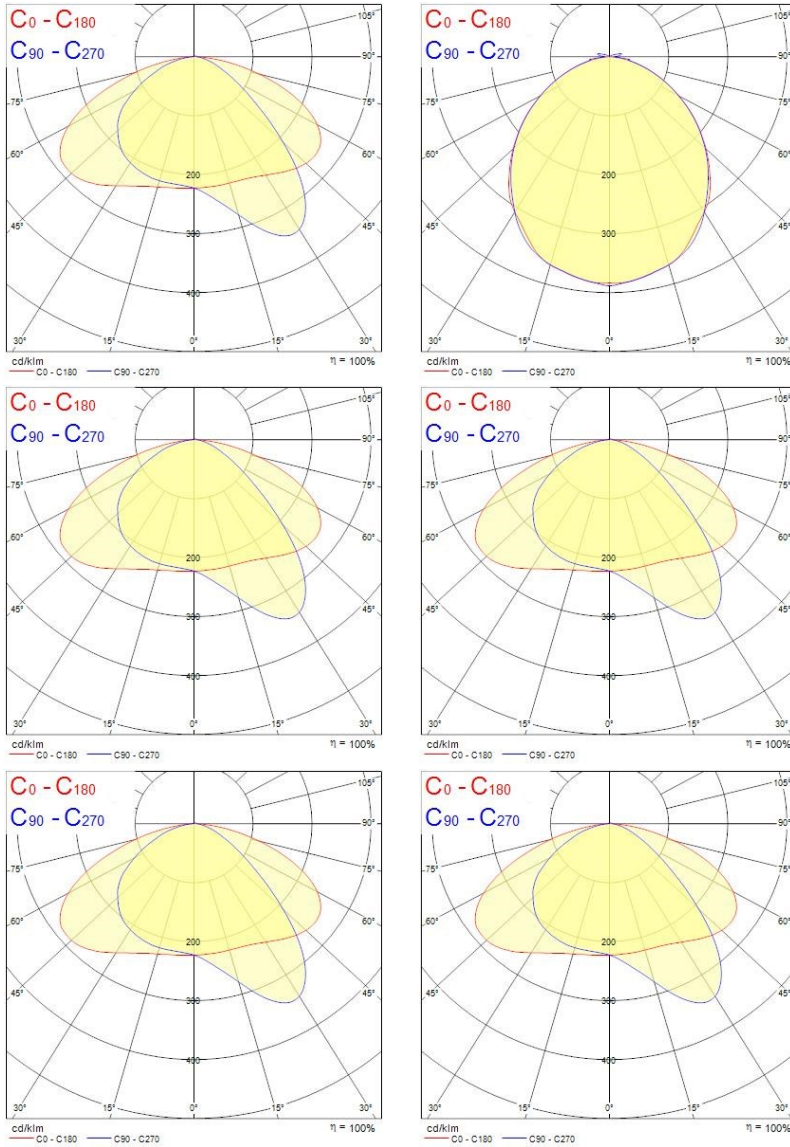

Muro Surface with photocell and emergency unit

Muro Surface IP65 1700-3250lm 840 PH E3 Grey
0049945

Max. Luminaires per 20A B Breaker	60

Lifetime data

Lifespan L70 B50	119000
Lifespan L70 B20	113000
Lifespan L70 B10	110000
Lifespan L80 B50	76000
Lifespan L80 B20	72000
Lifespan L80 B10	70000
Lifespan L90 B50	37000
Lifespan L90 B20	35000
Lifespan L90 B10	34000

Physical data

Housing colour	RAL 7016 - Anthracite
IP rating	IP65
IK rating	IK10
Diffuser finish	Other
Diffuser material	None
Reflector finish	None
Nominal Product Length (mm)	304
Nominal Product Width (mm)	155
Nominal Product Height (mm)	305
Weight (kg)	4.32

Packaging

Single packaging type	Carton
Product EAN number	5410288499451
Packaging single length / height (cm)	31.5
Packaging single width (cm)	31.0
Packaging single depth (cm)	16.5
DUN14 (outer)	15410288499458
Units per outer package	2
Packaging outer length / height (cm)	63.5
Packaging outer width (cm)	32.5
Packaging outer depth (cm)	18.0

Safety data

Optimal operating condition (°C)	-20-45

PHOTOMETRY

Muro Surface with photocell and emergency unit *Muro Surface IP65 1700-3250lm 840 PH E3 Grey* 0049945

TECHNICAL DRAWINGS