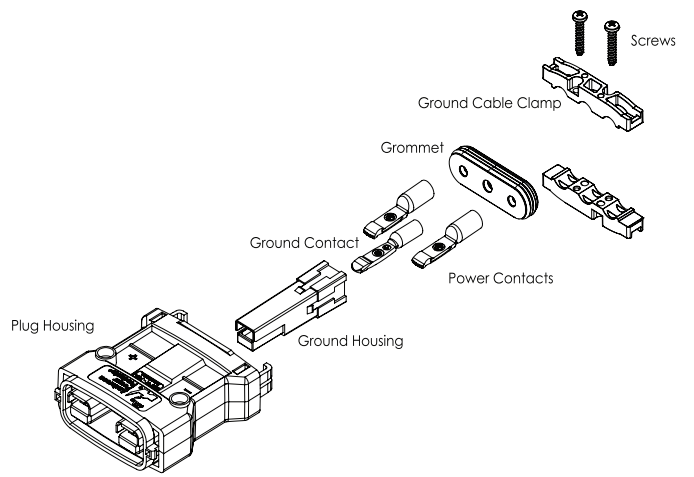

COMPONENTS - *Center Signal housings are available in 4 or 6 positions. See ordering section for details.

Wire-to-Wire

Wire-to-Panel Mount

Panel Mount-to-Panel Mount

COMPONENTS - *Center Ground Housing & Contact

Wire-to-Wire

Wire-to-Panel Mount

Panel Mount-to-Panel Mount

ORDERING INFORMATION - Color denotes signal or ground housings only. All other housings are black. Signal housings are available in 4 or 6 position styles. 6 position utilizes PPMX contacts. Ground utilizes ground contacts.