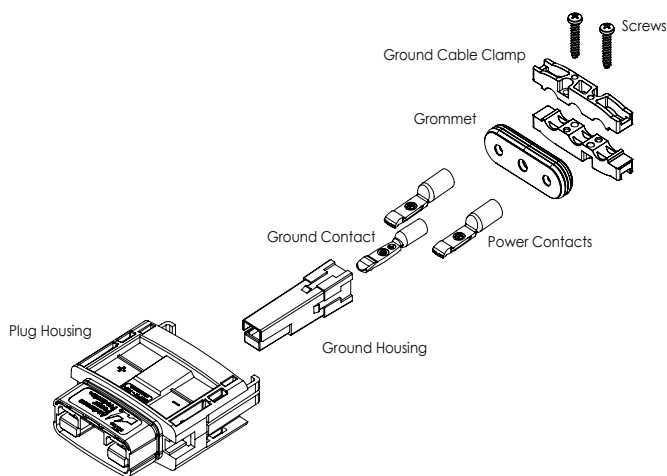

COMPONENTS - *Center Signal housings are available in 4 or 6 positions. See ordering section for details.

Wire-to-Wire

Wire-to-Panel Mount

Panel Mount-to-Panel Mount

COMPONENTS - *Center Ground Housing & Contact

Wire-to-Wire

Wire-to-Panel Mount

Panel Mount-to-Panel Mount

ORDERING INFORMATION - Color denotes signal or ground housings only. All other housings are black. Signal housings are available in 4 or 6 position styles. 6 position utilizes PPMX contacts. Ground utilizes ground contacts.