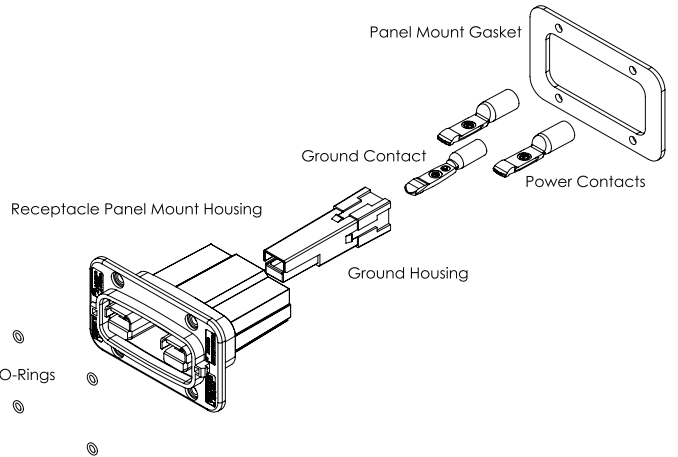

COMPONENTS - *Center Signal housings are available in 4 or 6 positions. See ordering section for details.

Wire-to-Wire

Wire-to-Panel Mount

Panel Mount-to-Panel Mount

COMPONENTS - *Center Ground Housing & Contact

Wire-to-Wire

Wire-to-Panel Mount

Panel Mount-to-Panel Mount

ORDERING INFORMATION - Color denotes signal or ground housings only. All other housings are black. Signal housings are available in 4 or 6 position styles. 6 position utilizes PPMX contacts. Ground utilizes ground contacts.