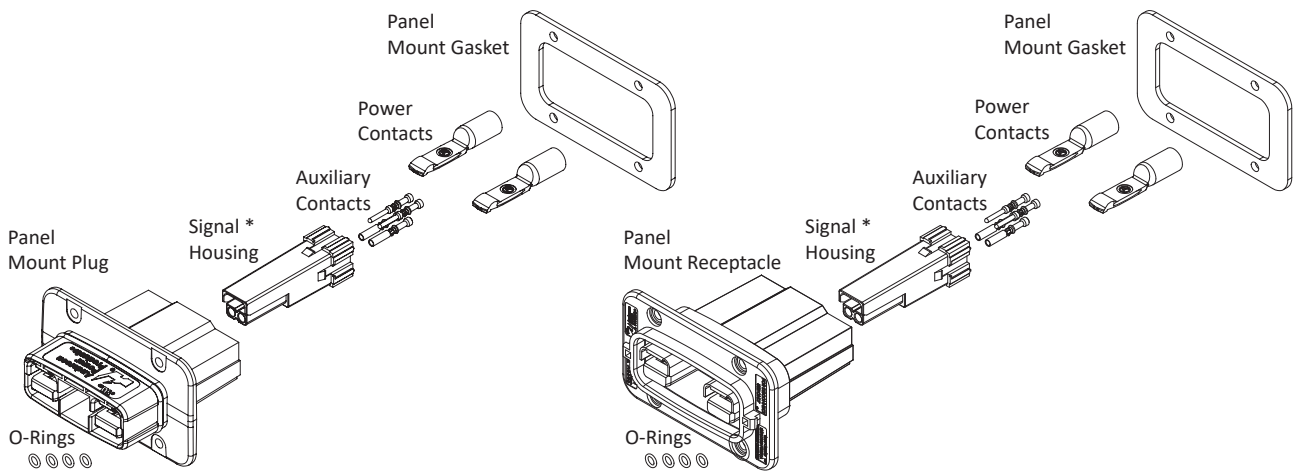

COMPONENTS - *Center Signal housings are available in 4 or 6 positions. See ordering section for details.

Wire-to-Wire

Wire-to-Panel Mount

Panel Mount-to-Panel Mount

COMPONENTS - *Center Ground Housing & Contact

Wire-to-Wire

Wire-to-Panel Mount

Panel Mount-to-Panel Mount

ORDERING INFORMATION - Color denotes signal or ground housings only. All other housings are black. Signal housings are available in 4 or 6 position styles. 6 position utilizes PPMX contacts. Ground utilizes ground contacts.