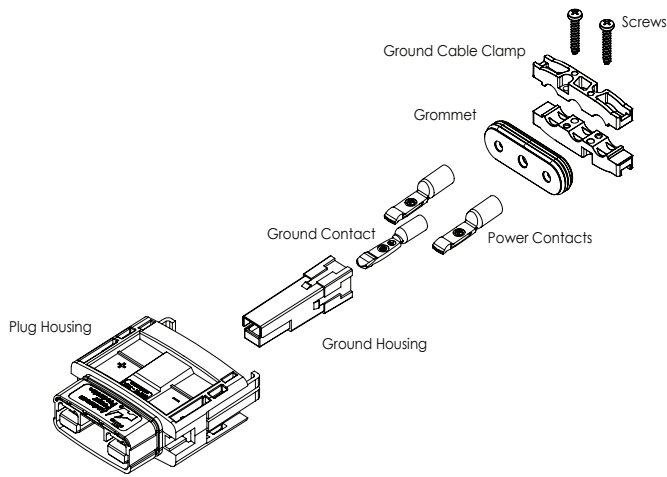

COMPONENTS - *Center Signal housings are available in 4 or 6 positions. See ordering section for details.

Wire-to-Wire

Wire-to-Panel Mount

Panel Mount-to-Panel Mount

COMPONENTS - *Center Ground Housing & Contact

Wire-to-Wire

Wire-to-Panel Mount

Panel Mount-to-Panel Mount

ORDERING INFORMATION - Color denotes signal or ground housings only. All other housings are black. Signal housings are available in 4 or 6 position styles. 6 position utilizes PPMX contacts. Ground utilizes ground contacts.