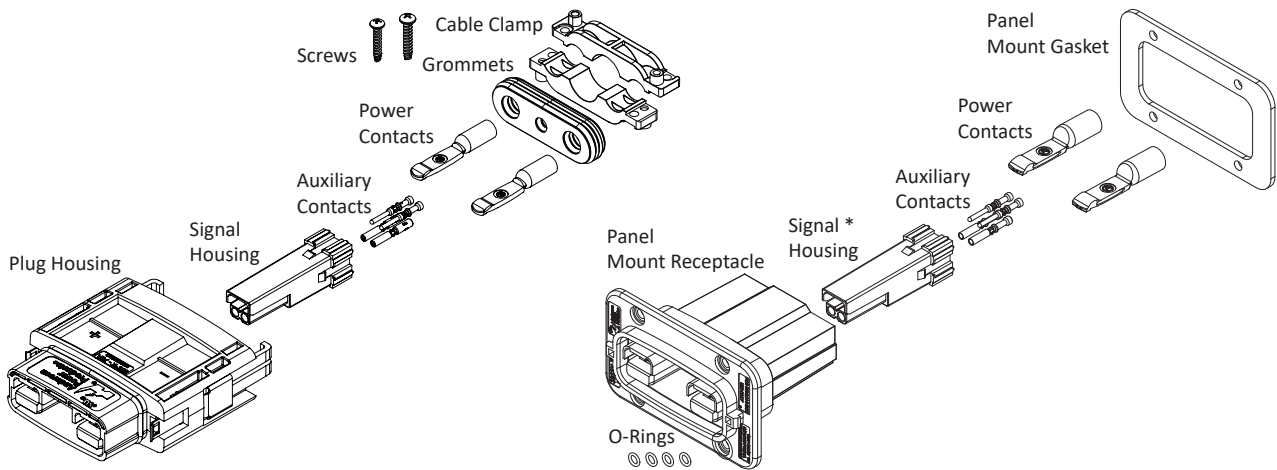

COMPONENTS - *Center Signal housings are available in 4 or 6 positions. See ordering section for details.

Wire-to-Wire

Wire-to-Panel Mount

Panel Mount-to-Panel Mount

COMPONENTS - *Center Ground Housing & Contact

Wire-to-Wire

Wire-to-Panel Mount

Panel Mount-to-Panel Mount

ORDERING INFORMATION - Color denotes signal or ground housings only. All other housings are black. Signal housings are available in 4 or 6 position styles. 6 position utilizes PPMX contacts. Ground utilizes ground contacts.