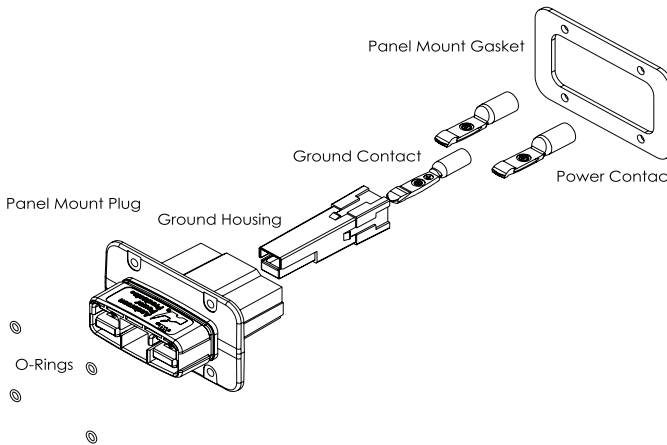

COMPONENTS - *Center Signal housings are available in 4 or 6 positions. See ordering section for details.

Wire-to-Wire

Wire-to-Panel Mount

Panel Mount-to-Panel Mount

COMPONENTS - *Center Ground Housing & Contact

Wire-to-Wire

Wire-to-Panel Mount

Panel Mount-to-Panel Mount

ORDERING INFORMATION - Color denotes signal or ground housings only. All other housings are black. Signal housings are available in 4 or 6 position styles. 6 position utilizes PPMX contacts. Ground utilizes ground contacts.