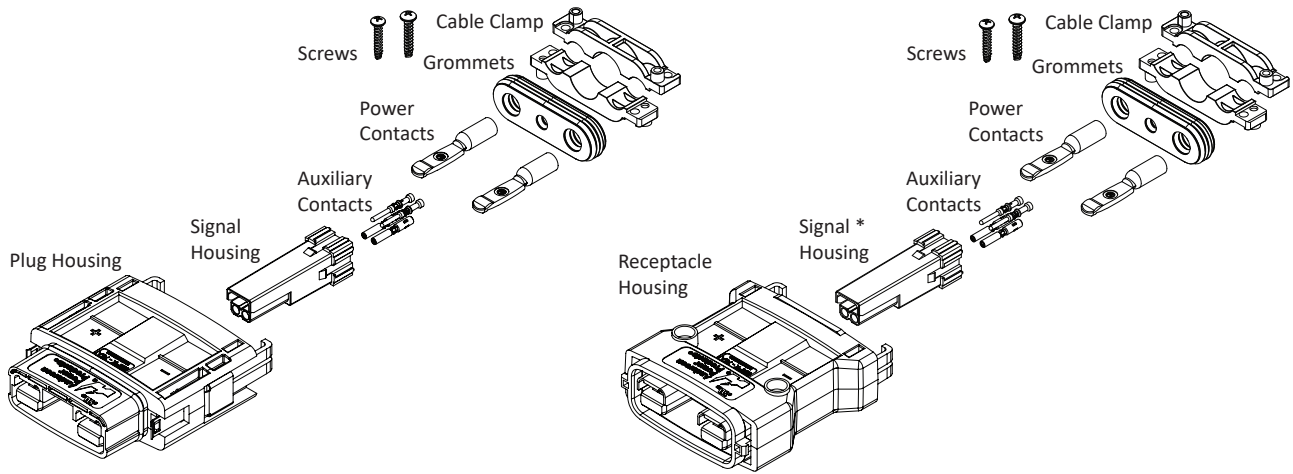

COMPONENTS - *Center Signal housings are available in 4 or 6 positions. See ordering section for details.

Wire-to-Wire

Wire-to-Panel Mount

Panel Mount-to-Panel Mount

COMPONENTS - *Center Ground Housing & Contact

Wire-to-Wire

Wire-to-Panel Mount

Panel Mount-to-Panel Mount

ORDERING INFORMATION - Color denotes signal or ground housings only. All other housings are black. Signal housings are available in 4 or 6 position styles. 6 position utilizes PPMX contacts. Ground utilizes ground contacts.