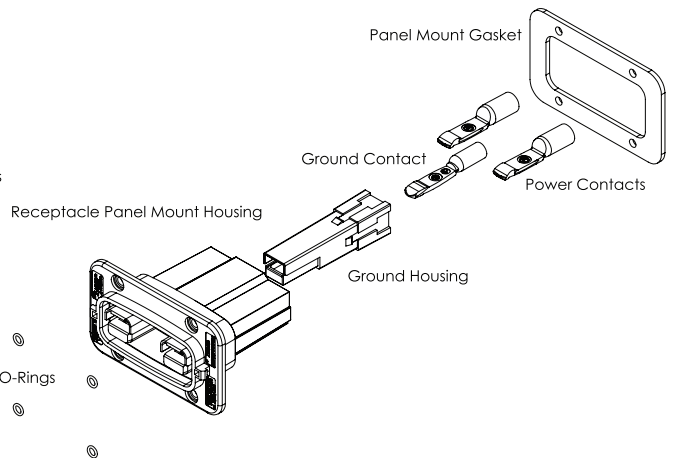

COMPONENTS - *Center Signal housings are available in 4 or 6 positions. See ordering section for details.

Wire-to-Wire

Wire-to-Panel Mount

Panel Mount-to-Panel Mount

COMPONENTS - *Center Ground Housing & Contact

Wire-to-Wire

Wire-to-Panel Mount

Panel Mount-to-Panel Mount

ORDERING INFORMATION - Color denotes signal or ground housings only. All other housings are black. Signal housings are available in 4 or 6 position styles. 6 position utilizes PPMX contacts. Ground utilizes ground contacts.