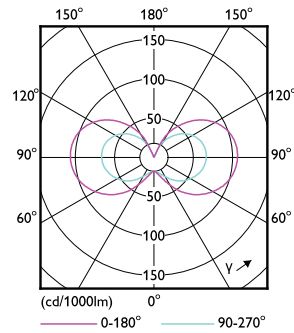

Photometric data

Light Distribution Diagram - CorePro LEDcapsuleLV 1-10W G4 830