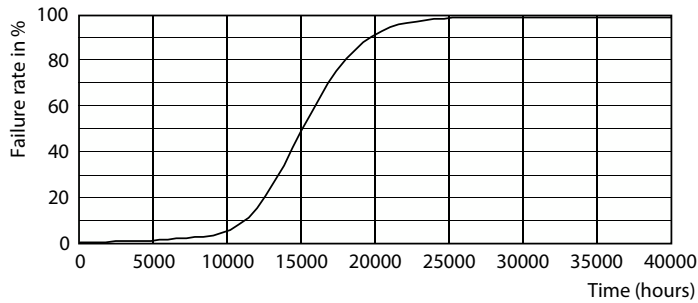

CorePro LEDcapsule LV

Photometric data

General uniform lighting - CorePro LEDcapsuleLV 1-10W G4 830

Lifetime

Life Expectancy Diagram - CorePro LEDcapsuleLV 1-10W G4 830