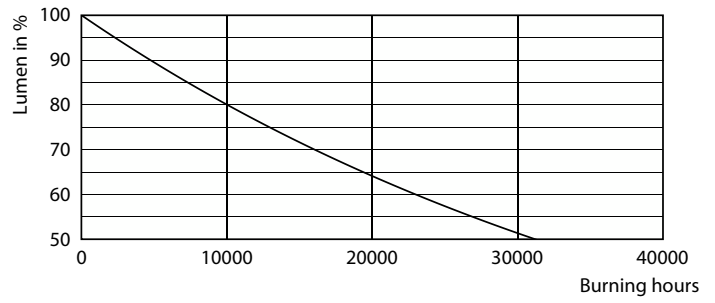

Lumen Maintenance Diagram - CorePro LEDcapsuleLV 1-10W G4 830