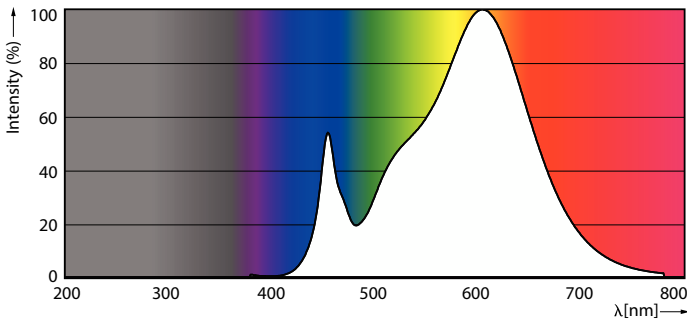

Photometric data

Spectral Power Distribution Colour - CorePro LEDcapsuleLV 1-10W G4 830