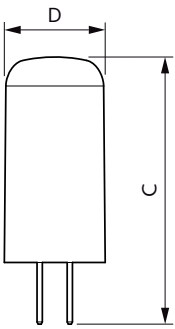

## Dimensional drawing

Product	D	C
CorePro LEDcapsuleLV 1-10W G4 830	13 mm	35 mm