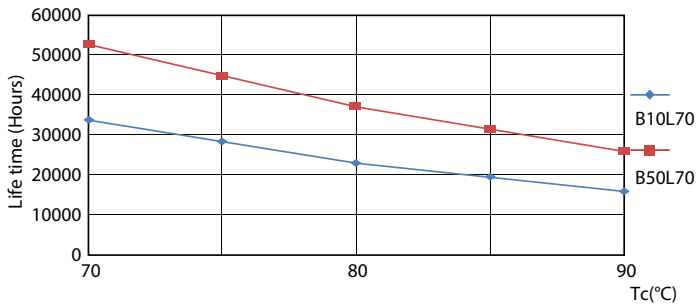

Life Expectancy Diagram - MAS LEDtube 600mm HE 8W 830 T5 EU