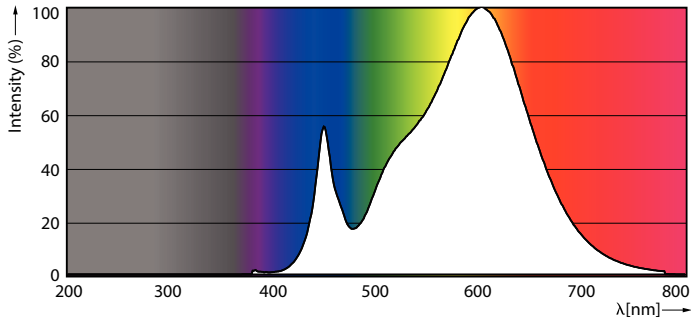

MASTER LEDtube Mains T5

Photometric data

Spectral Power Distribution Colour - MAS LEDtube 600mm HE 8W 830 T5 EU