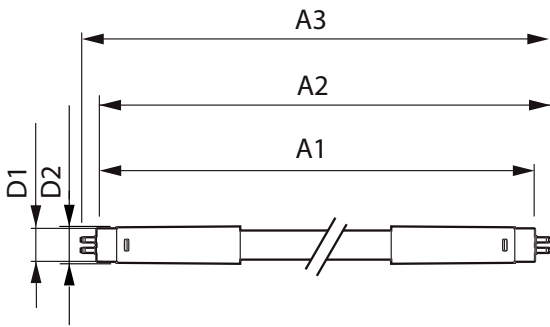

# MASTER LEDtube Mains T5

Mechanical and Housing	
Bulb Finish	Frosted
Bulb Material	Glass
Product Length	600 mm
Bulb Shape	Tube, double-ended
Approval and Application	
Energy Saving Product	Yes
Approval Marks	RoHS compliance CE marking KEMA Keur certificate
Energy Consumption kWh/1000 h	8 kWh
EPREL Registration Number	467,302
CE mark	Yes

EU RoHS compliant	Yes
Product Data	
Full product code	871951433425000
Order product name	MAS LEDtube 600mm HE 8W 830 T5 EU
Order code	929003044102
Numerator - Quantity Per Pack	1
Numerator - Packs per outer box	10
Material number (12NC)	929003044102
Full product name	MAS LEDtube 600mm HE 8W 830 T5 EU
EAN/UPC - Case	8719514334267

## Dimensional drawing

Product	D1	D2	A1	A2	A3
MAS LEDtube 600mm HE 8W 830 T5 EU	15.8 mm	19 mm	549 mm	556.1 mm	563.2 mm