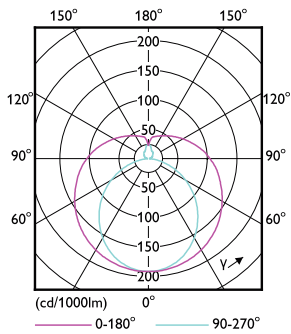

Photometric data

Light Distribution Diagram - MAS LEDtube 600mm HE 8W 830 T5 EU