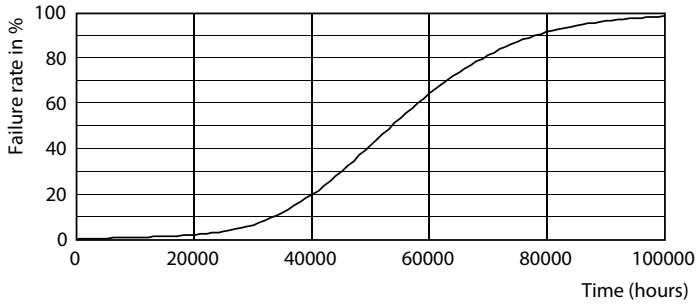

Lifetime

Life Expectancy Diagram - MAS LEDtube 600mm HE 8W 830 T5 EU