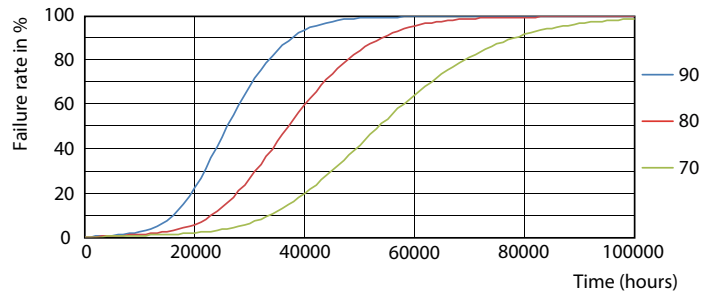

## Lifetime

Life Expectancy Diagram - MAS LEDtube 600mm HE 8W 830 T5 EU

Lumen Maintenance Diagram - MAS LEDtube 600mm HE 8W 830 T5 EU

Life Expectancy Diagram - MAS LEDtube 600mm HE 8W 830 T5 EU

Life Expectancy Diagram - MAS LEDtube 600mm HE 8W 830 T5 EU