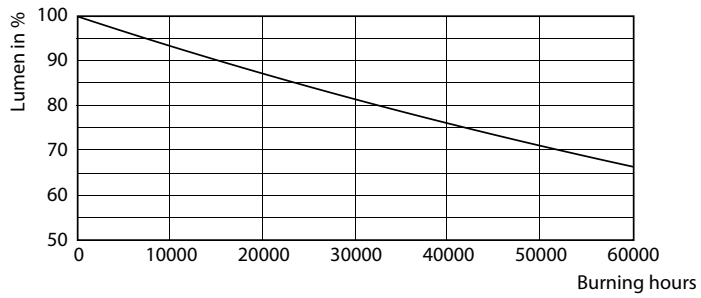

MASTER LEDtube Mains T5

Lifetime

Lumen Maintenance Diagram - MAS LEDtube 600mm HE 8W 830 T5 EU