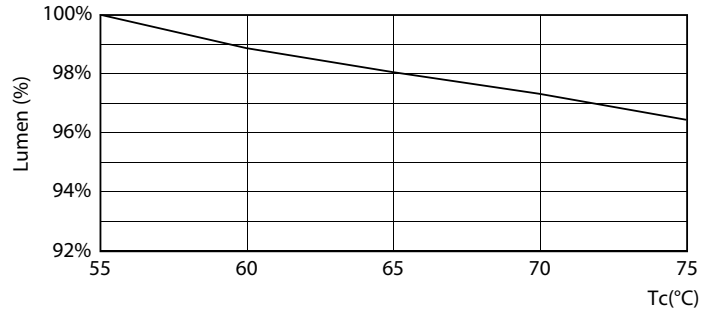

Lumen Maintenance Diagram - MAS LEDtube 600mm HE 8W 830 T5 EU