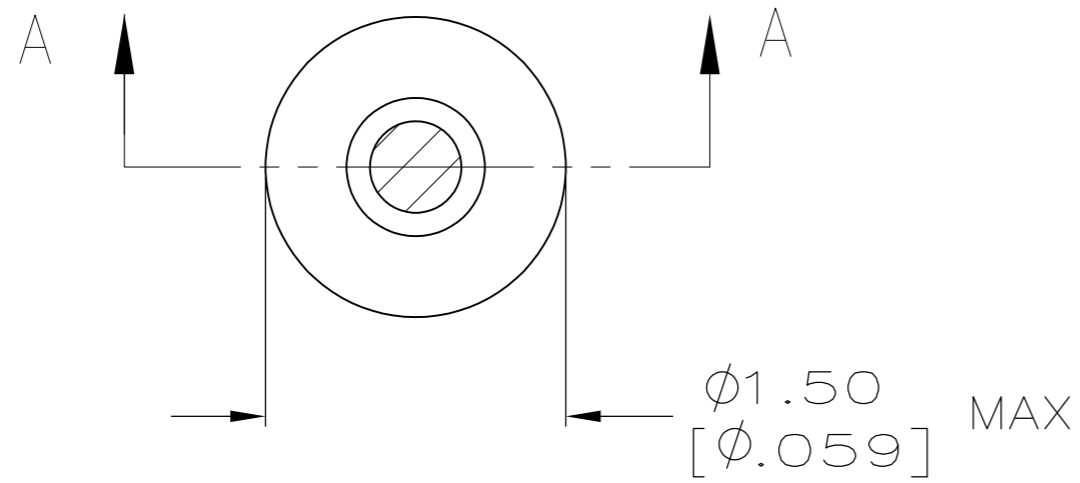

SECTION A-A

9 OBSOLETE PARTS: OBSOLETE CIS STREAMLINING PER D.RENAUD/D.SINISI

- 1 TIN PER MIL-T-10727 OR TIN LEAD .000254 [.000100] MIN THK.
- 2 GOLD PER MIL-G-45204, TYPE II, 0.00076 [.000030] MIN THK OVER NICKEL PER QQ-N-290 0.00028 [.000011] MIN THK ON CONTACT AREA.
- 3 GOLD FLASH PER MIL-G-45204, TYPE II, 0.13  $\mu\text{m}$  [.000005] MIN THK. OVER NICKEL PLATE PER QQ-N-290 0.51  $\mu\text{m}$ -1.52  $\mu\text{m}$  [.000020-.000060] EXT THK.
- 4. RECOMMENDED HOLE SIZE, PLATED OR UNPLATED:  
 MACHINE INSERTION: 1.04  $\pm$  0.05 [ $.041 \pm .002$ ]  
 HAND INSERTION: 1.02  $^{+0.10}_{-0.00}$  [ $.040^{+0.004}_{-.000}$ ]
- 5. APPLICATION TOOL PART NUMBER:  
 MACHINE NO. 682127-2  
 INSERTION HEAD NO. 682039-1
- 6 TO INSURE PROPER SPRING TENSION DO NOT EXCEED A 0.10 [.004] DIFFERENCE IN PIN DIA WHEN CHANGING TO A SMALLER PIN.
- 7. BOTTOM PLUG KNOCKOUT TOOL PART NUMBER 69729 WITH TIP PART NUMBER 69728.
- 8 MATERIAL: SPRING: BERYLLIUM COPPER (QQ-C-533)  
 EYELET: COPPER (QQ-C-576)