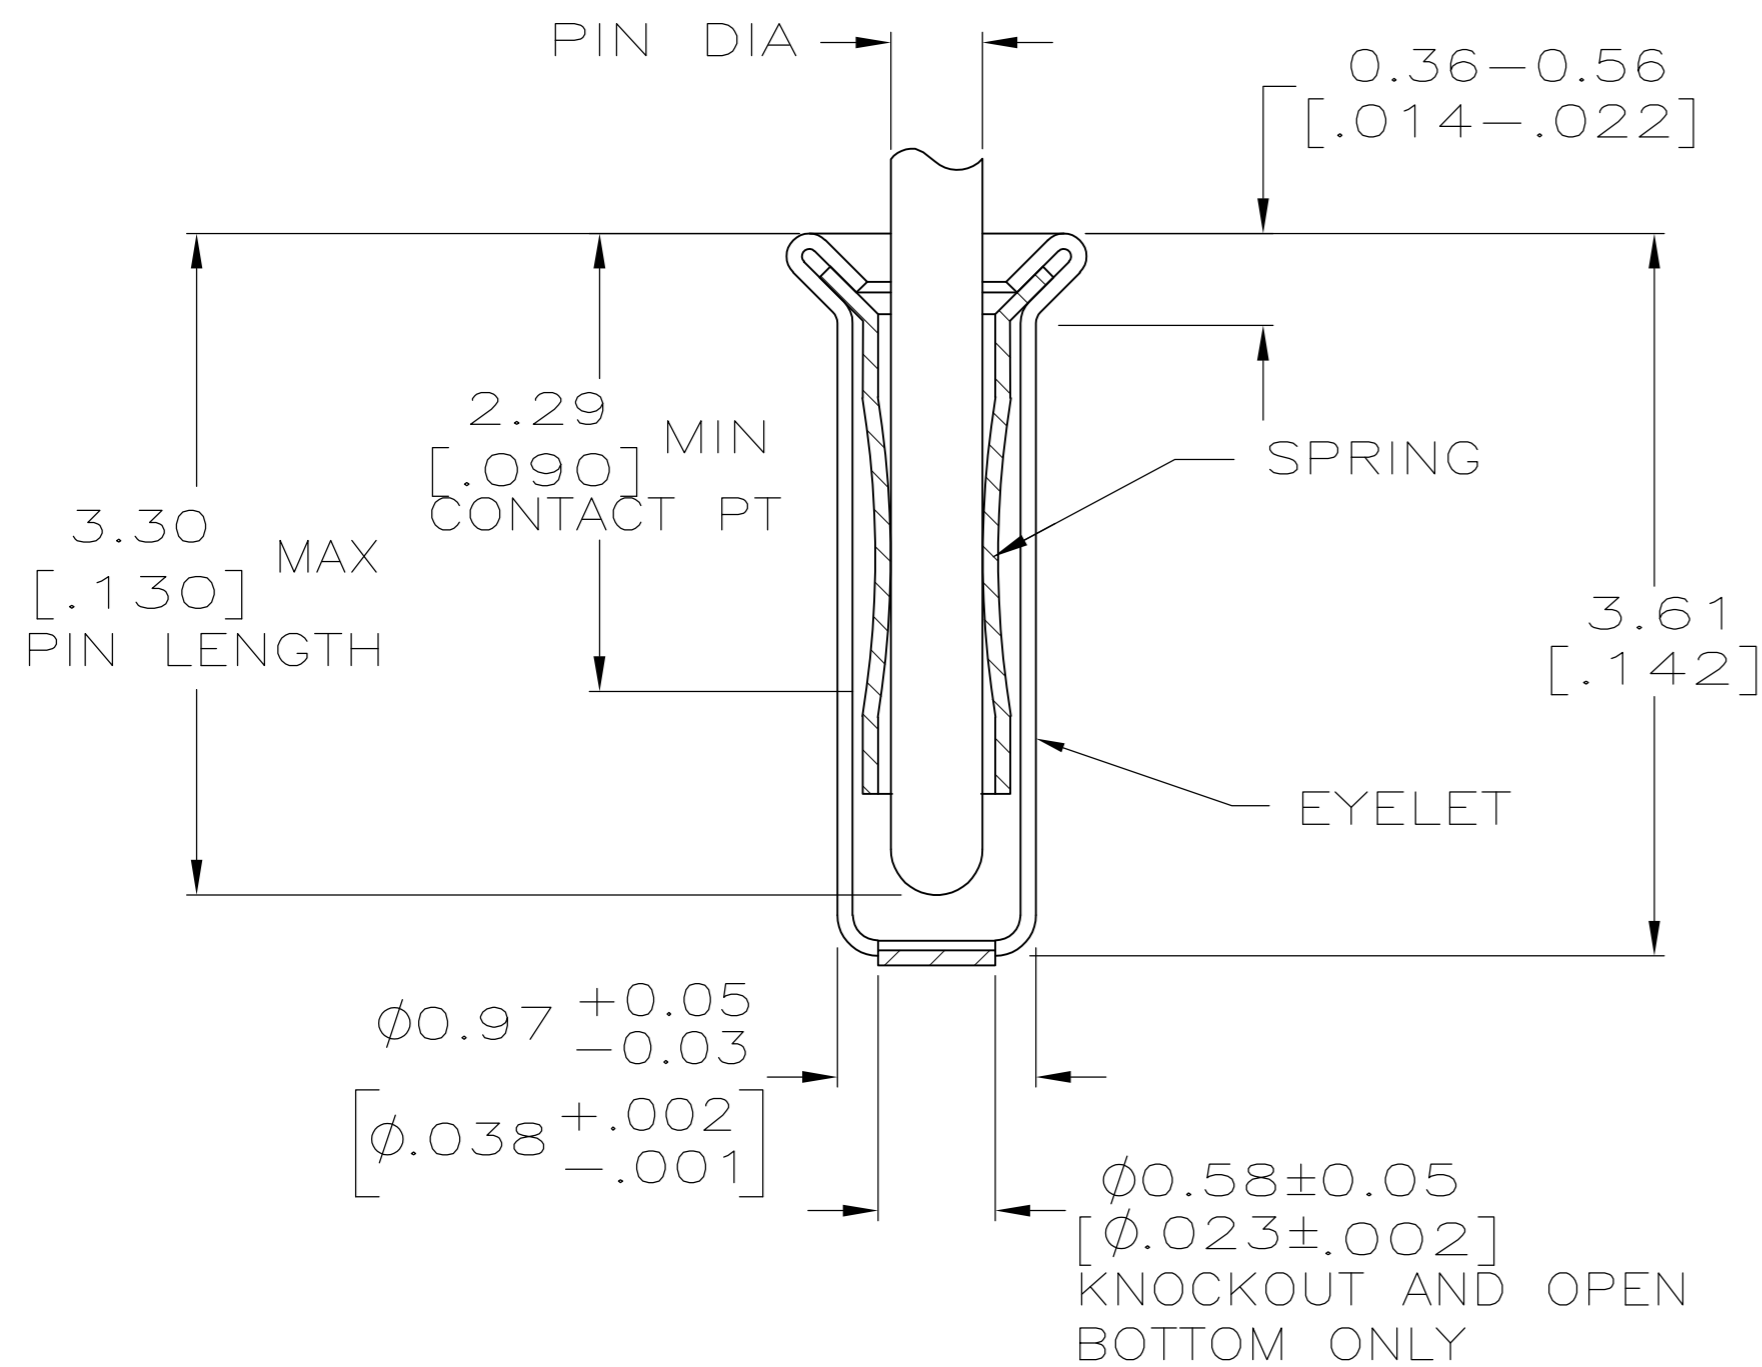

SECTION A-A

9 OBSOLETE PARTS: OBSOLETE CIS STREAMLINING PER D.RENAUD/D.SINISI

- 1 TIN PER MIL-T-10727 OR TIN LEAD .000254 [.000100] MIN THK.
- 2 GOLD PER MIL-G-45204, TYPE II, 0.00076 [.000030] MIN THK OVER NICKEL PER QQ-N-290 0.00028 [.000011] MIN THK ON CONTACT AREA.
- 3 GOLD FLASH PER MIL-G-45204, TYPE II, 0.13  $\mu\text{m}$  [.000005] MIN THK. OVER NICKEL PLATE PER QQ-N-290 0.51  $\mu\text{m}$ -1.52  $\mu\text{m}$  [.000020-.000060] EXT THK.
- 4. RECOMMENDED HOLE SIZE, PLATED OR UNPLATED:  
 MACHINE INSERTION: 1.04  $\pm$  0.05 [ $.041 \pm .002$ ]  
 HAND INSERTION: 1.02  $^{+0.10}_{-0.00}$  [ $.040^{+0.004}_{-.000}$ ]
- 5. APPLICATION TOOL PART NUMBER:  
 MACHINE NO. 682127-2  
 INSERTION HEAD NO. 682039-1
- 6 TO INSURE PROPER SPRING TENSION DO NOT EXCEED A 0.10 [.004] DIFFERENCE IN PIN DIA WHEN CHANGING TO A SMALLER PIN.
- 7. BOTTOM PLUG KNOCKOUT TOOL PART NUMBER 69729 WITH TIP PART NUMBER 69728.
- 8 MATERIAL: SPRING: BERYLLIUM COPPER (QQ-C-533)  
 EYELET: COPPER (QQ-C-576)