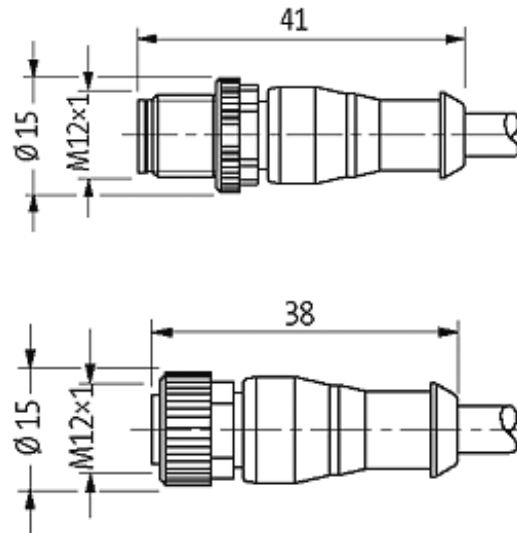

M12 MALE 0° / M12 FEMALE 0° LED

PUR 4X0.34 YELLOW, UL/CSA, drag ch 4m

Male straight to female straight

M12 - M12, 4-pole

2 × LED (PNP), (NPN) on request

Art.-No. 7005 - M12 Lite - (plastic hexagonal screw) on request

[Link to Product](#)

Illustration

Male

Female

Product may differ from Image