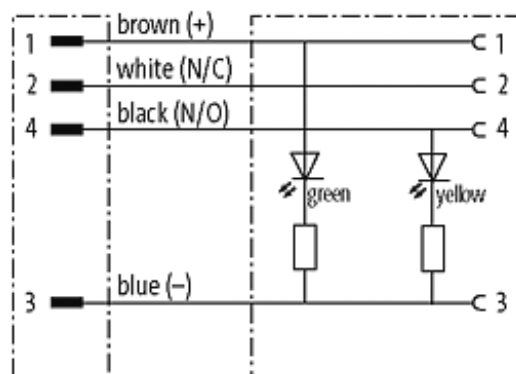

M12 MALE 0° / M12 FEMALE 0° LED

PUR 4X0.34 YELLOW, UL/CSA, drag ch 4m

Male straight to female straight

M12 - M12, 4-pole

2 × LED (PNP), (NPN) on request

Art.-No. 7005 - M12 Lite - (plastic hexagonal screw) on request

Plastic housings with good resistance against chemicals and oils. The resistance to aggressive media should be individually tested for your application. Further details on request. Further cable lengths on request.

[Link to Product](#)

Illustration

Male

Female

Product may differ from Image