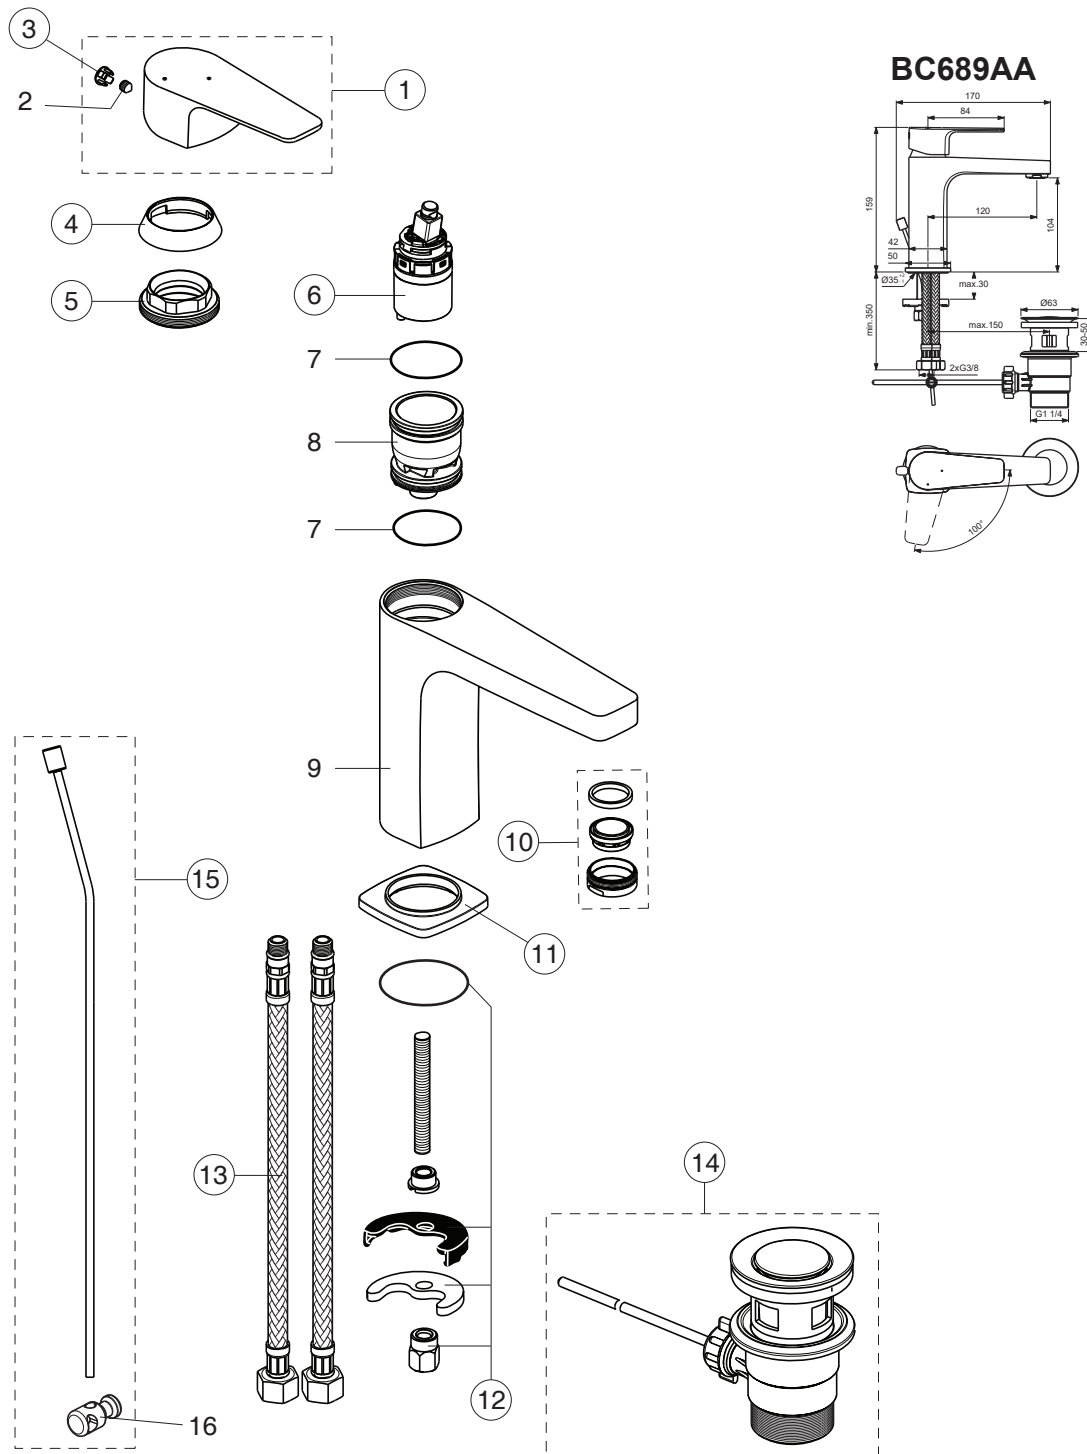

CERAFINE MODEL D

Ideal Standard

Pos.	Signify	Spare parts-Nr.	Quantity	Pos.	Signify	Spare parts-Nr.	Quantity
1	Lever C3,w/logo-compl.	B961653AA	1 Set	14	Pop-up waste-plastic	A962991AA	1 Pcs.
2	Screw M5x8		1 Pcs.	15	Pop up waste-compl.	B961241AA	1 Pcs.
3	Cap decorative	B964696NU	1 Pcs.	16	Pop up waste shackel		1 Pcs.
4	Cap	A861080AA	1 Pcs.				
5	Screw M38x1.5	B961645NU	1 Pcs.				
6	Cartridge Ø28mm	A861397NU	1 Pcs.				
7	O-Ring Ø30x2		2 Pcs.				
8	Manifold		1 Pcs.				
9;9a	Body basin		1 Pcs.				
10	Perlator M24x1-A / 5l/min	B961383AA	1 Pcs.				
11	Rosette decorative	B961290AA	1 Pcs.				
12	Connecting set	B964551NU	1 Pcs.				
13	Flex hose G3/8	A962005NU	1 Pcs.				