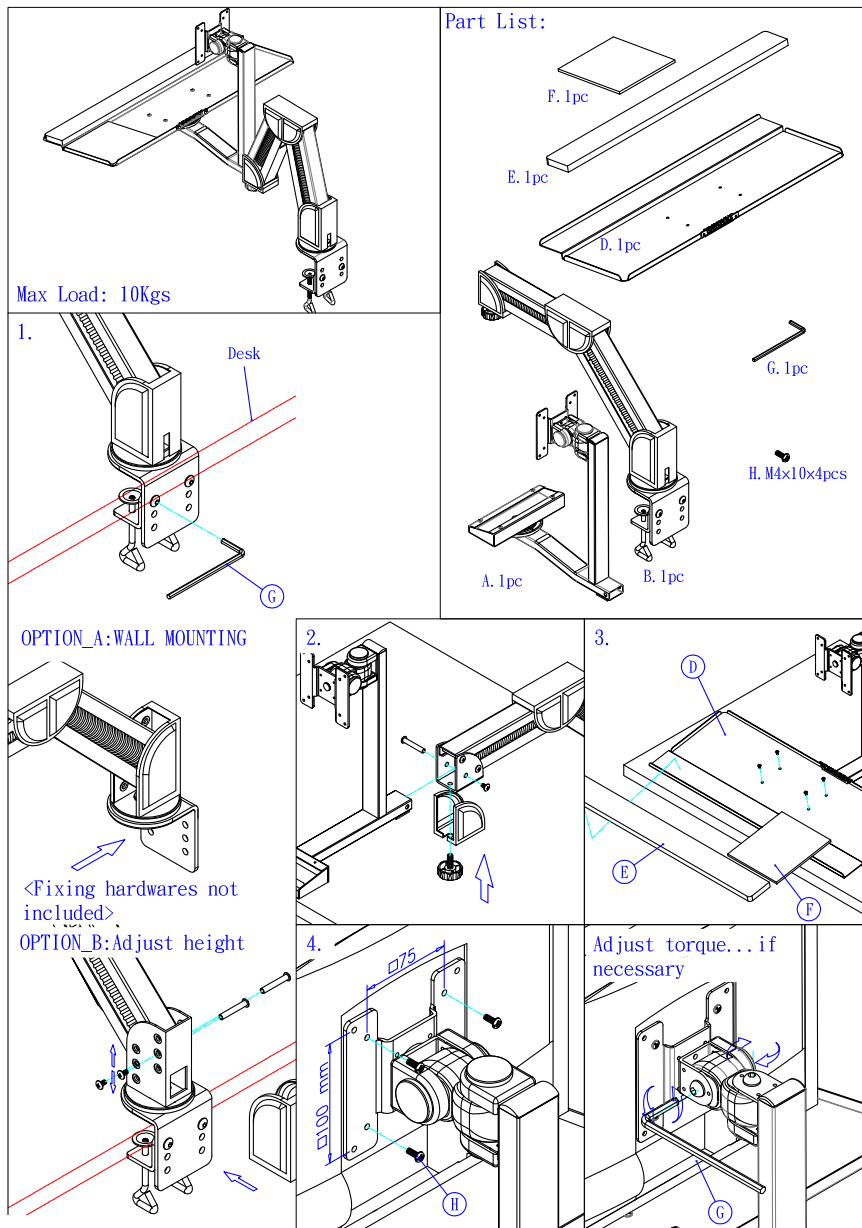

Desk Mounted LCD Mount with Keyboard Tray

pro-SIGNAL

Features

- Meets VESA standard 75mm × 75mm or 100mm × 100mm
- With C-clamp mounting bracket which can be a wall mounting, too.
- Hold LCD monitor or up to 10kgs.
- Colour is light grey

Diagram

Desk Mounted LCD Mount with Keyboard Tray

pro-SIGNAL

Part Number Table

Description	Part Number
Desk Mounted LCD Mount with Keyboard Tray	83-12999

Important Notice : This data sheet and its contents (the "Information") belong to the members of the Premier Farnell group of companies (the "Group") or are licensed to it. No licence is granted for the use of it other than for information purposes in connection with the products to which it relates. No licence of any intellectual property rights is granted. The Information is subject to change without notice and replaces all data sheets previously supplied. The Information supplied is believed to be accurate but the Group assumes no responsibility for its accuracy or completeness, any error in or omission from it or for any use made of it. Users of this data sheet should check for themselves the Information and the suitability of the products for their purpose and not make any assumptions based on information included or omitted. Liability for loss or damage resulting from any reliance on the Information or use of it (including liability resulting from negligence or where the Group was aware of the possibility of such loss or damage arising) is excluded. This will not operate to limit or restrict the Group's liability for death or personal injury resulting from its negligence. pro-SIGNAL is the registered trademark of the Group. © Premier Farnell Limited 2016.