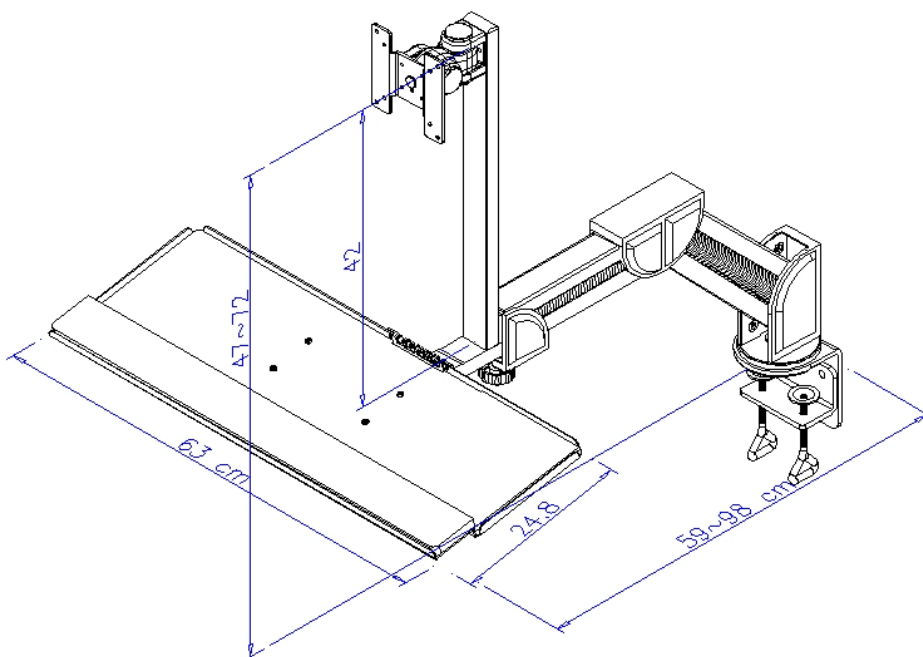

Desk Mounted LCD Mount with Keyboard Tray

pro-SIGNAL

Features

- Meets VESA standard 75mm × 75mm or 100mm × 100mm
- With C-clamp mounting bracket which can be a wall mounting, too.
- Hold LCD monitor or up to 10kgs.
- Colour is light grey

Diagram

Desk Mounted LCD Mount with Keyboard Tray

pro-SIGNAL

Part Number Table

Description	Part Number
Desk Mounted LCD Mount with Keyboard Tray	83-12999

Important Notice : This data sheet and its contents (the "Information") belong to the members of the Premier Farnell group of companies (the "Group") or are licensed to it. No licence is granted for the use of it other than for information purposes in connection with the products to which it relates. No licence of any intellectual property rights is granted. The Information is subject to change without notice and replaces all data sheets previously supplied. The Information supplied is believed to be accurate but the Group assumes no responsibility for its accuracy or completeness, any error in or omission from it or for any use made of it. Users of this data sheet should check for themselves the Information and the suitability of the products for their purpose and not make any assumptions based on information included or omitted. Liability for loss or damage resulting from any reliance on the Information or use of it (including liability resulting from negligence or where the Group was aware of the possibility of such loss or damage arising) is excluded. This will not operate to limit or restrict the Group's liability for death or personal injury resulting from its negligence. pro-SIGNAL is the registered trademark of the Group. © Premier Farnell Limited 2016.