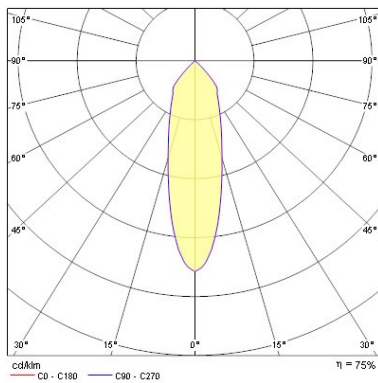

### Optical data

Fixture luminous flux (lm)	1050
Luminaire efficacy (lm/W)	105
LOR (%)	100
Colour temperature (K)	4000
Light colour	Neutral White
CRI (Ra)	90
Adjustable chromaticity	N
Beam Angle (°)	30
Distribution type	Adjustable
Photobiological Risk Group	RG1

### Physical data

Housing colour	White
IP rating	IP65/20
IK rating	IK02
Diffuser material	Glass
Nominal Product Length (mm)	76
Nominal Product Width (mm)	76
Nominal Product Height (mm)	72
Nominal Product Diameter (mm)	76
Cutout Dimensions (W x L in mm or Diameter in mm)	76

## Myriad V IP65 White Bezel MYRIAD IP65 4000K ELE WHITE 2050671

Max. Lamp Diameter (mm) - D	76
Weight (kg)	0.39
Recessed Depth (mm)	72

### PHOTOMETRY

Distance [m]	Cone diameter [m]	E(0°) E(C0)	14.8°	Illuminance [lx]
0.5	0.26	838	229	
1.0	0.53	129	50	
1.5	0.79	80	23	
2.0	1.06	315	142	
2.5	1.32	202	91	
3.0	1.59	140	63	

Distance [m] Cone diameter [m] Illuminance [lx]  
C0 - C180 (Half beam angle: 29.8°)