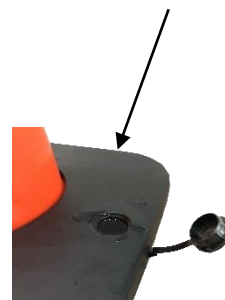

RCBASELO (lestée)
RCBASEVD (vide)

* Available in September 2020