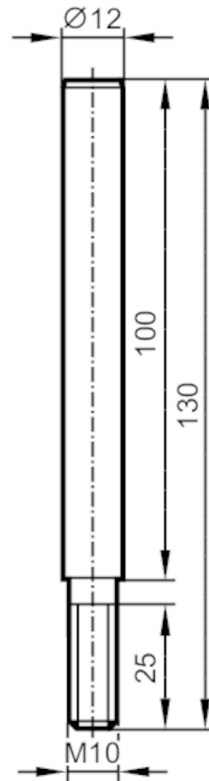

# E20938

## Mounting rod

ROD MOUNTING STRAIGHT D12MM

Application	
Design	straight
Mechanical data	
Weight [g]	152.5
Dimensions [mm]	M10 / L = 130
Thread designation	M10
Materials	stainless steel (1.4571/316Ti )
Length [mm]	130
Remarks	
Pack quantity	1 pcs.