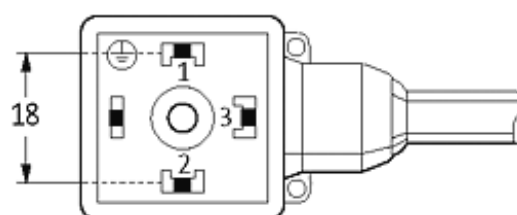

MSUD VALVE PLUG FORM A 18MM

PVC 5X0.75 GRAY, 1m

Form A (18 mm) for pressure switch
24 V DC with LED (yellow/green)

Further cable lengths on request. Plastic housings with good resistance against chemicals and oils. The resistance to aggressive media should be individually tested for your application. Further details on request.

[Link to Product](#)

Illustration