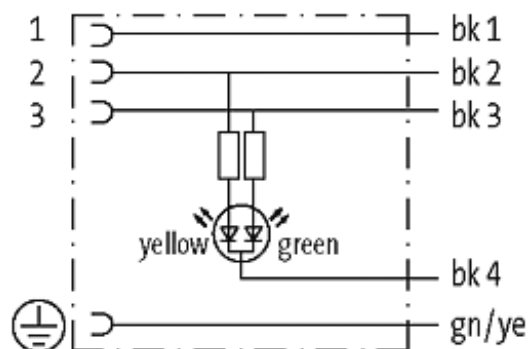

MSUD VALVE PLUG FORM A 18MM

PVC 5X0.75 GRAY, 1m

Form A (18 mm) for pressure switch
24 V DC with LED (yellow/green)

Further cable lengths on request. Plastic housings with good resistance against chemicals and oils. The resistance to aggressive media should be individually tested for your application. Further details on request.

[Link to Product](#)

Illustration