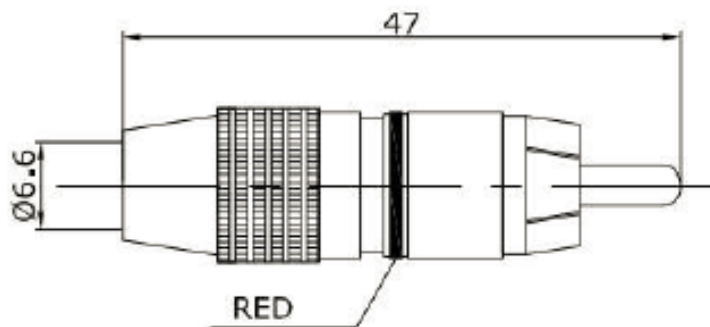

## Connector Model: PS11545 & PS11547

RoHS  
Compliant

Specification	
Description	Metal RCA Phono Plug, Red
Connector Gender:	Plug
Body Material:	Zinc Alloy
Ring colour:	Red

Part Number	Pack Size
PS11545	1 PC/Pack
PS11547	10 PCS/Pack