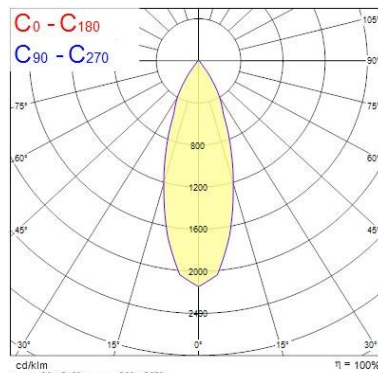

### Optical data

Fixture luminous flux (lm)	1142
Luminaire efficacy (lm/W)	95
LOR (%)	100
Colour temperature (K)	4000
Light colour	Neutral White
CRI (Ra)	90
Colour Variation Initial (SDCM)	SDCM3
Adjustable chromaticity	N
Beam Angle (°)	48
Photobiological Risk Group	RG1
Luminous flux (emergency) (lm)	352
Emergency duration (h)	3

### Physical data

Housing colour	Aluminium
IP rating	IP20
IK rating	IK02
Reflector finish	Black
Nominal Product Width (mm)	72
Nominal Product Height (mm)	64
Cutout Dimensions (W x L in mm or Diameter in mm)	72
Weight (kg)	1.37
Recessed Depth (mm)	64

### PHOTOMETRY

Distance [m]	Cone diameter [m]	Beam angle [°]	E(0°) [lx]	E(C0) [lx]
0.5	0.36	20.0°	9188	3390
1.0	0.73	20.0°	2042	848
1.5	1.09	20.0°	908	377
2.0	1.46	20.0°	511	212
2.5	1.82	20.0°	327	136
3.0	2.18	20.0°	227	94

Distance [m] Cone diameter [m] Illuminance [lx]  
C0 - C180 (Half beam angle: 40.0°)

Distance [m]	Cone diameter [m]	Beam angle [°]	E(0°) [lx]	E(C0) [lx]
0.5	0.32	17.6°	3021	1312
1.0	0.63	17.6°	758	333
1.5	0.95	17.6°	336	148
2.0	1.27	17.6°	189	85
2.5	1.59	17.6°	121	52
3.0	1.90	17.6°	84	38