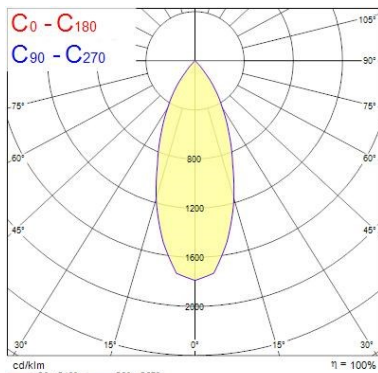

### Optical data

Fixture luminous flux (lm)	1142
Luminaire efficacy (lm/W)	95
LOR (%)	100
Colour temperature (K)	4000
Light colour	Neutral White
CRI (Ra)	90
Colour Variation Initial (SDCM)	SDCM3
Adjustable chromaticity	N
Beam Angle (°)	48
Photobiological Risk Group	RG1
Luminous flux (emergency) (lm)	352
Emergency duration (h)	3

### Physical data

Housing colour	Aluminium
IP rating	IP20
IK rating	IK02
Reflector finish	Black
Nominal Product Width (mm)	72
Nominal Product Height (mm)	64
Cutout Dimensions (W x L in mm or Diameter in mm)	72
Weight (kg)	1.37
Recessed Depth (mm)	64

### PHOTOMETRY

Distance [m]	Cone diameter [m]	Beam angle [°]	E(0°) [lx]	E(C0) [lx]
0.5	0.36	20.0°	9188	3390
1.0	0.73	20.0°	2042	848
1.5	1.09	20.0°	908	377
2.0	1.46	20.0°	511	212
2.5	1.82	20.0°	327	136
3.0	2.18	20.0°	227	94