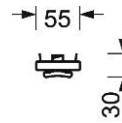

# REGIOLUX

Category (ETIM):	Blank cover
Type:	Device mount IP54-SDBAS
Order number:	18826580100
Configuration:	Suitable for equipment fitting:
Certifications:	IP 54, Indoor, CE
Colour of the housing:	traffic white RAL 9016
Weight (net) (kg):	0.89
Dimensions LxWxH/DxH (mm):	1536 x 55 x 30
mounting method:	Mounting rail system mounting
EAN-number:	4020863158638
Commodity code:	94059900

**SDBAS 1500 • vw • 18826580100**

SDBAS 1500

Quick-fit mounting system Blank cover; Blank cover IP54 made of galvanised, profiled sheet steel; surface coated with polyester resin enamel; with two rotary catches for the rapid fitting in the mounting rail; for bridging non-illuminated light run units, reflector mounting possible, sealed with all-round closed sealing to mounting rail for ensuring protection rating. Housing colour traffic white RAL 9016;

Dimensions LxWxH/DxH (mm): 1536 x 55 x 30  
Configuration: Suitable for equipment fitting:  
Certifications: IP 54, Indoor, CE

Regiolux GmbH  
Type: SDBAS 1500 vw  
Article number: 18826580100  
Product deep link: <http://www.regiolux.de/de/article/18826580100>