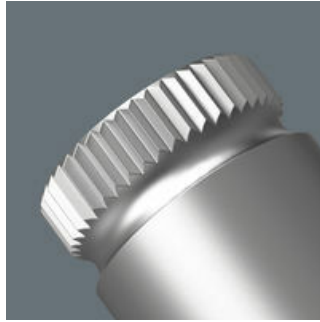

781 A 1/4" Connection parts, 781 A/B x 3/8 x 25.2 mm x 1/4"

Our Autumn/Winter production innovations

EAN:	4013288221193	Size:	92x43x19 mm
Part number:	05042670001	Weight:	21 g
Article number:	781 A	Country of origin:	CZ
		Customs tariff number:	82079030

- 1/4" to 3/8" connection part
- With secure socket fixing
- With 1/4" square head socket drive
- 3/8" external square
- Made of chrome-vanadium for high load capacity

Connection part 1/4" square head socket to 3/8" external square head. For manual and machine-operated tools (non-impact), with ball stop groove to safely lock the socket, knurling at the rear end for manageability during manual use; chrome-vanadium, dull chromed.

Our Autumn/Winter production innovations

Chrome vanadium steel

Knurling

The connection parts are suitable for high loads thanks to their chrome-vanadium steel design.

Knurling on lower end for more grip when used manually