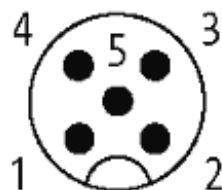

M12 male 0° / M12 female 90° shielded

PUR 5x0.34 shielded bk UL/CSA+drag chain 7,5m

Male straight to female 90°
M12 - M12, 5-pole

Plastic housings with good resistance against chemicals and oils. The resistance to aggressive media should be individually tested for your application. Further details on request. Further cable lengths on request.

[Link to Product](#)

Illustration

Male

Female

Product may differ from Image