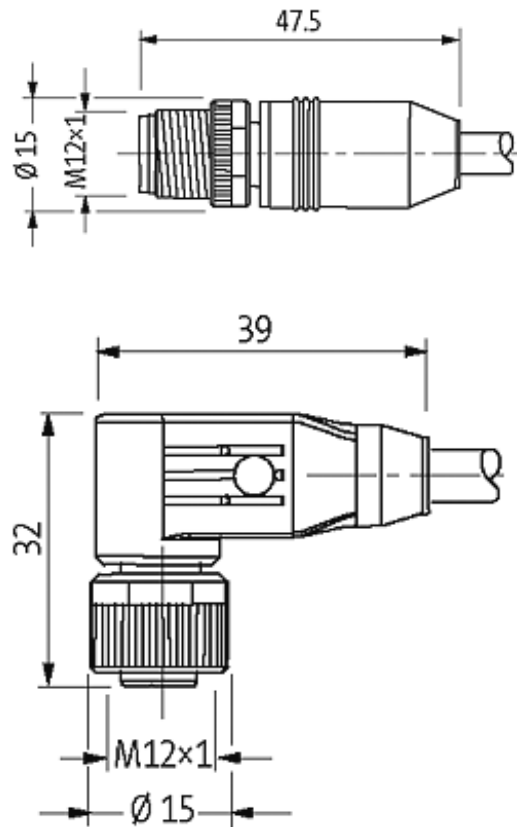

M12 male 0° / M12 female 90° shielded

PUR 5x0.34 shielded bk UL/CSA+drag chain 7,5m

Male straight to female 90°
M12 - M12, 5-pole

Plastic housings with good resistance against chemicals and oils. The resistance to aggressive media should be individually tested for your application. Further details on request. Further cable lengths on request.

[Link to Product](#)

Illustration

Male

Female

Product may differ from Image