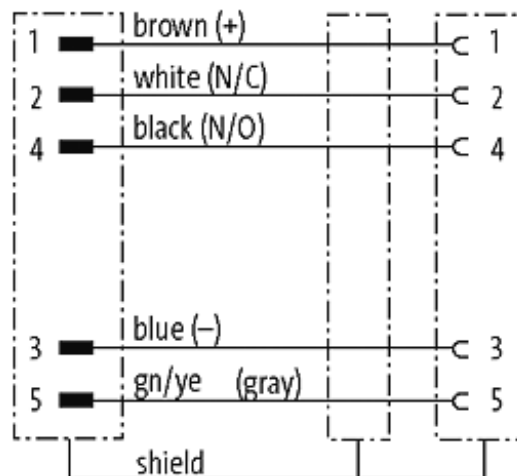

M12 male 0° / M12 female 90° shielded

PUR 5x0.34 shielded bk UL/CSA+drag chain 7,5m

Male straight to female 90°
M12 - M12, 5-pole

Plastic housings with good resistance against chemicals and oils. The resistance to aggressive media should be individually tested for your application. Further details on request. Further cable lengths on request.

[Link to Product](#)

Illustration

Male

Female

Product may differ from Image