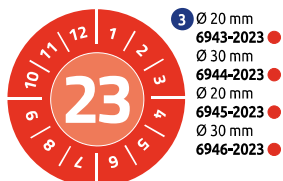

- 3 Ø 20 mm 6943-2023
- Ø 30 mm 6944-2023
- Ø 20 mm 6945-2023
- Ø 30 mm 6946-2023