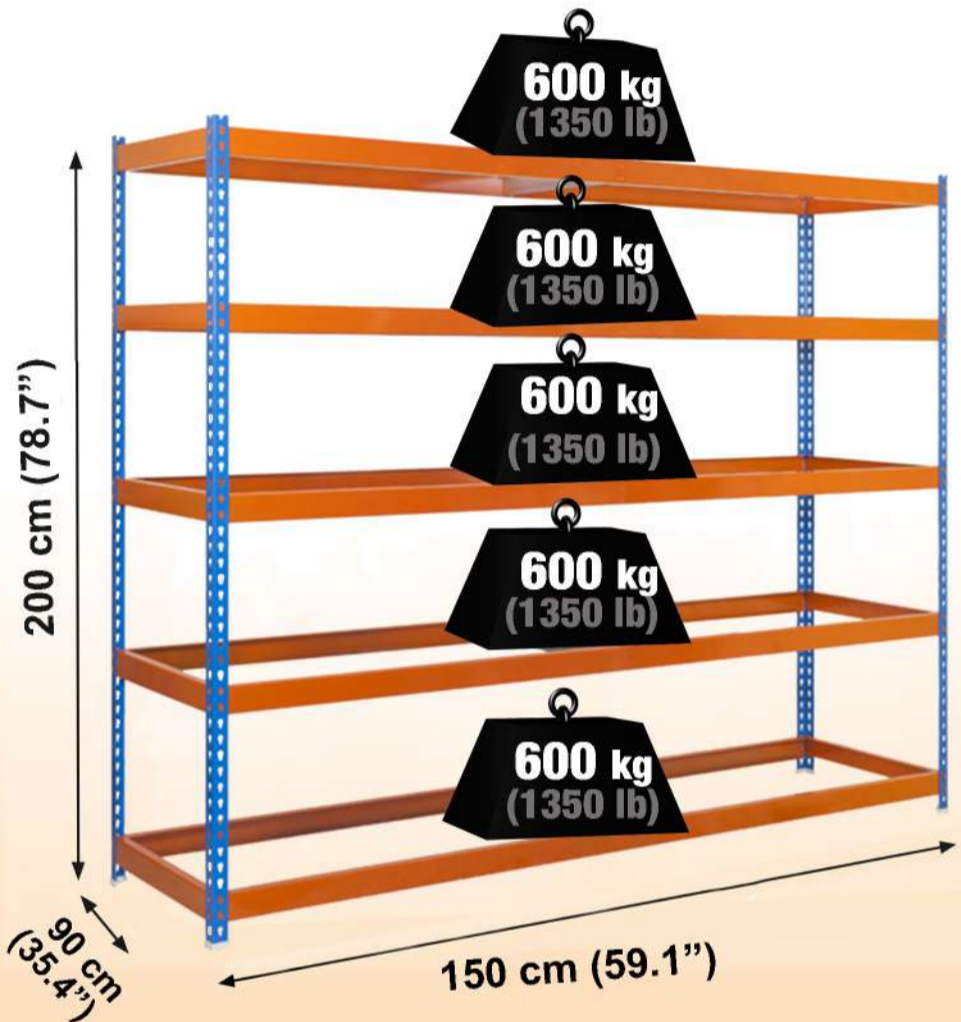

SIMONFORTE ST 1509-5

200 x 150 x 90 cm
78.7" x 59.1" x 35.4"

NOT INCLUDED:

STANDARD MOUNTING

On-line instructions: www.simonrack.com/instructions LOGIN: 196003

www.simonrack.com • www.simonrack.com • www.simonrack.com • www.simonrack.com