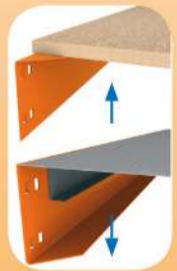

SIMONFORTE ST 1509-5

200 x 150 x 90 cm
78.7" x 59.1" x 35.4"

NOT INCLUDED:

STANDARD MOUNTING

On-line instructions: www.simonrack.com/instructions LOGIN: 196003

www.simonrack.com • www.simonrack.com • www.simonrack.com • www.simonrack.com