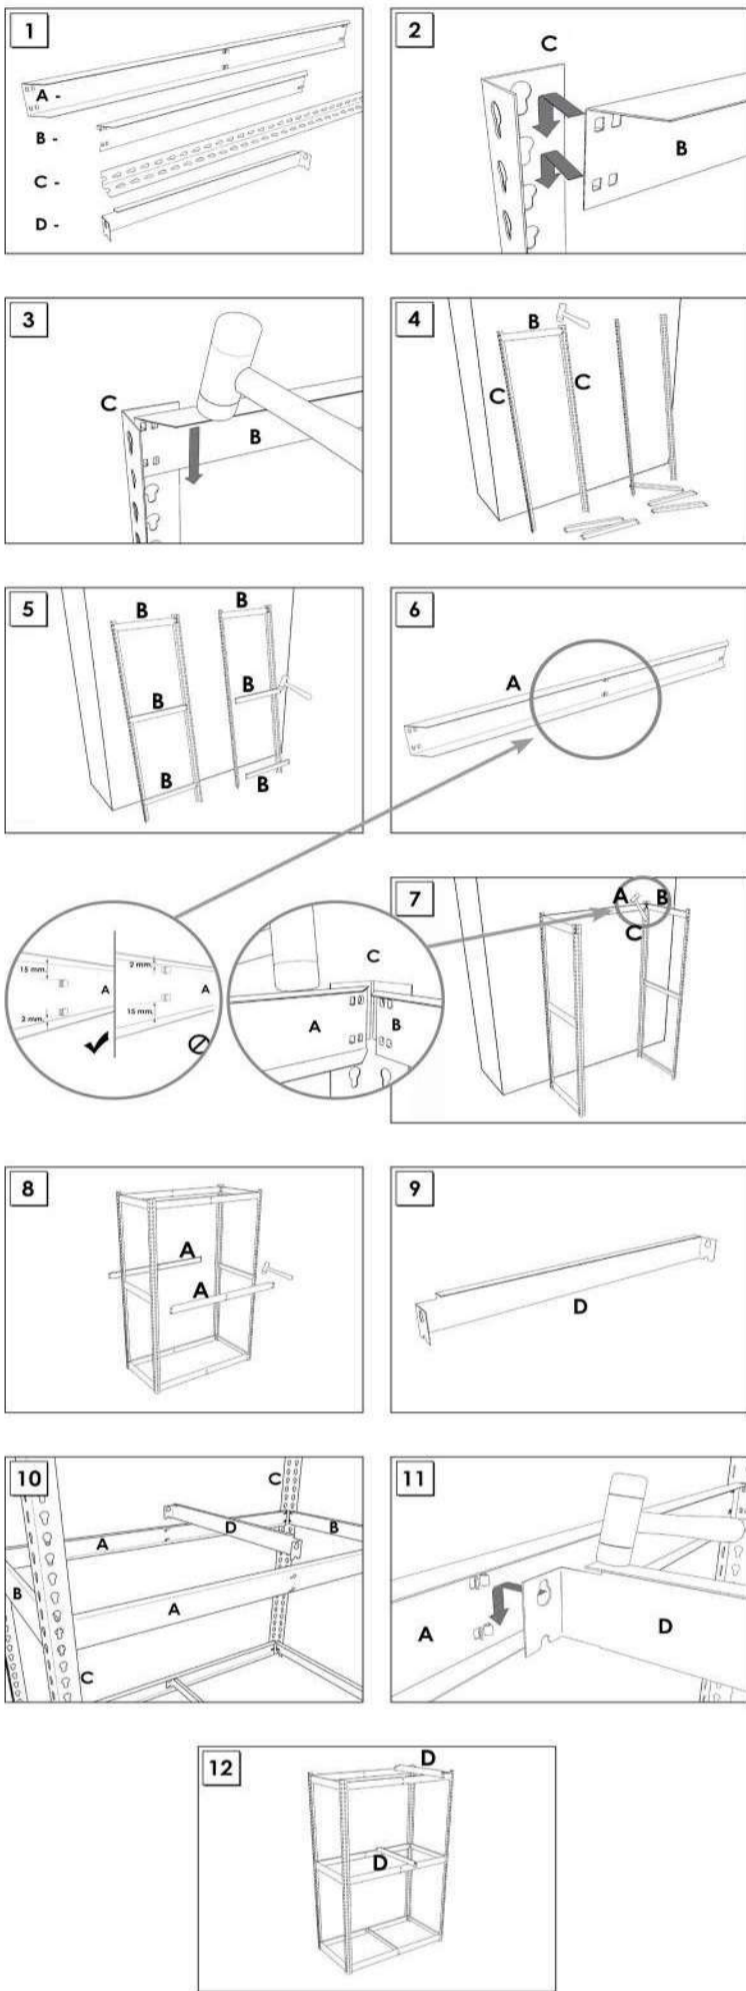

SIMONFORTE ST 1509-5

200 x 150 x 90 cm
78.7" x 59.1" x 35.4"

NOT INCLUDED:

STANDARD MOUNTING

On-line instructions: www.simonrack.com/instructions LOGIN: 196003

www.simonrack.com • www.simonrack.com • www.simonrack.com • www.simonrack.com