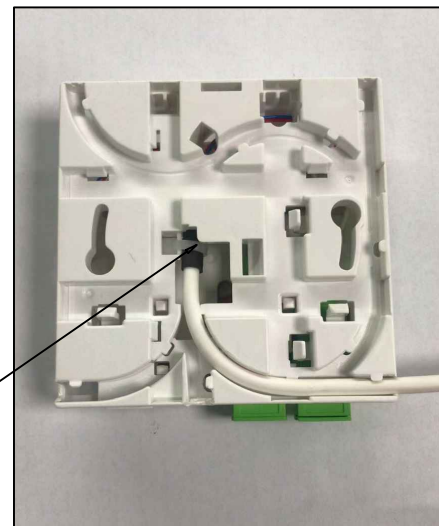

NO	SPECIFICATION STANDARD	QT'Y	REMARK
----	------------------------	------	--------

SYNERGY21							
CUSTOMER	AN		ITEM NO.	see the chart			
PRODUCT NAME	4 cores LC/APC 8° fiber cable		Manufacture country	CHINA	UNIT	mm	
DATE	2022-07-25	REV.	A	DRAWNBY	CHECKBY	APPOBY	DATE
BY	CHK	REVISION RECORD MODIFICATIONS		SYNERGY21	SYNERGY21	SYNERGY21	2022-07-25

SYNERGY21					
CUSTOMER	AN	ITEM NO.	See the chart		
PRODUCT NAME	LC/APC Green (Ceramic) Duplex Adapter (With External Laser Protection Shutter) w/o Flange	Manufacture country	CHINA	UNIT	mm
DRAWNBY	CHECKBY	APPOBY	DATE		
SYNERGY21	SYNERGY21	SYNERGY21	2022-07-25		

NEW		2022-07-25	A
BY	CHK	REVISION RECORD MODIFICATIONS	DATE

Red Blue Green Yellow

Adapter label

One lap

Cable tie

SYNERGY21									
CUSTOMER		AN		ITEM NO.		see the chart			
PRODUCT NAME		Assemble			Manufacture country		CHINA	UNIT	mm
DRAWNBY		CHECKBY		APPOBY		DATE			
SYNERGY21		SYNERGY21		SYNERGY21		2022-07-25			