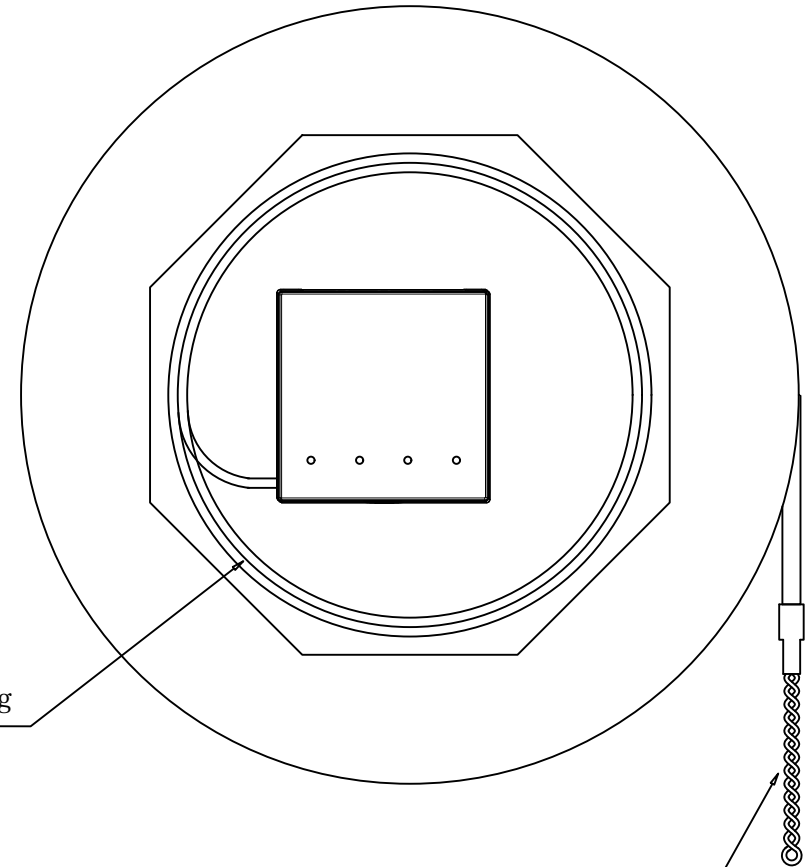

SYNERGY21					
CUSTOMER	AN	ITEM NO.	See the chart		
PRODUCT NAME	LC/APC Green (Ceramic) Duplex Adapter (With External Laser Protection Shutter) w/o Flange	Manufacture country	CHINA	UNIT	mm
DRAWNBY	CHECKBY	APPOBY	DATE		
SYNERGY21	SYNERGY21	SYNERGY21	2022-07-25		

NEW		2022-07-25	A
BY	CHK	REVISION RECORD MODIFICATIONS	DATE

Red Blue Green Yellow

Adapter label

One lap

Cable tie

SYNERGY21									
CUSTOMER		AN		ITEM NO.		see the chart			
PRODUCT NAME		Assemble			Manufacture country		CHINA	UNIT	mm
DRAWNBY		CHECKBY		APPOBY		DATE			
SYNERGY21		SYNERGY21		SYNERGY21		2022-07-25			

NEW		2022-07-25		A	
BY	CHK	REVISION RECORD MODIFICATIONS		DATE	REV.

End-product drawing

Paper shaft

Clockwise winding

										SYNERGY21				
						CUSTOMER		AN		ITEM NO.		See the chart		
						PRODUCT NAME		Assemble		Manufacture country		CHINA	UNIT	mm
		NEW		2022-07-25		A		DRAWNBY		CHECKBY		APPOBY		DATE
BY	CHK	REVISION RECORD MODIFICATIONS			DATE	REV.	SYNERGY21		SYNERGY21		SYNERGY21		2022-07-25	

ITEM NO.	LENGTH	FIBER	Color
S215576V2. 20m	20M	G657. A2	White
S215576V2. 40m	40M	G657. A2	White
S215576V2. 60m	60M	G657. A2	White

SinglePack: 1pc/box+label; SubPack: no; Carton +labelx2;

SYNERGY21										
						CUSTOMER	AN	ITEM NO.	see the chart	
						PRODUCT NAME	PACKING	Manufacture country	CHINA	
						DRAWNBY	CHECKBY	APPOBY	DATE	
BY	CHK	REVISION RECORD MODIFICATIONS			DATE	REV.	SYNERGY21	SYNERGY21	SYNERGY21	2022-07-25