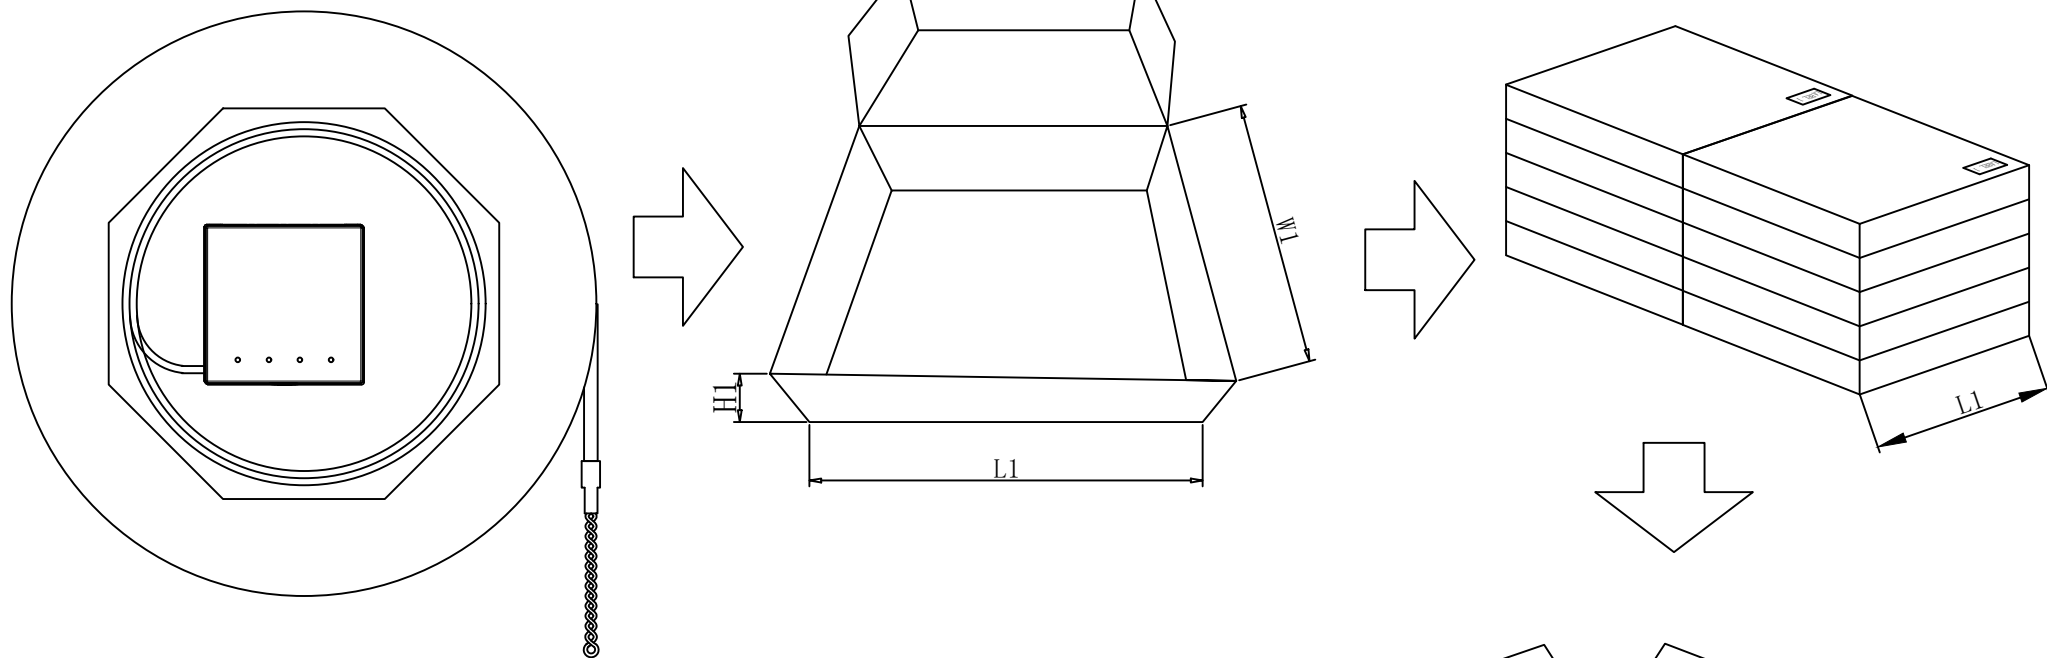

NEW		2022-07-25		A	
BY	CHK	REVISION RECORD MODIFICATIONS		DATE	REV.

End-product drawing

Paper shaft

Clockwise winding

										SYNERGY21				
						CUSTOMER		AN		ITEM NO.		See the chart		
						PRODUCT NAME		Assemble		Manufacture country		CHINA	UNIT	mm
		NEW		2022-07-25		A		DRAWNBY		CHECKBY		APPOBY		DATE
BY	CHK	REVISION RECORD MODIFICATIONS			DATE	REV.	SYNERGY21		SYNERGY21		SYNERGY21		2022-07-25	

ITEM NO.	LENGTH	FIBER	Color
S215576V2. 20m	20M	G657. A2	White
S215576V2. 40m	40M	G657. A2	White
S215576V2. 60m	60M	G657. A2	White

SinglePack: 1pc/box+label; SubPack: no; Carton +labelx2;

SYNERGY21										
						CUSTOMER	AN	ITEM NO.	see the chart	
						PRODUCT NAME	PACKING	Manufacture country	CHINA	
						DRAWNBY	CHECKBY	APPOBY	DATE	
BY	CHK	REVISION RECORD MODIFICATIONS			DATE	REV.	SYNERGY21	SYNERGY21	SYNERGY21	2022-07-25