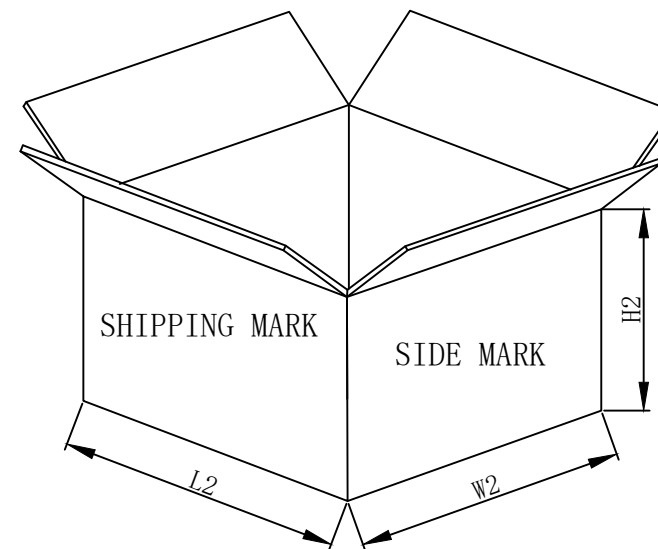

NEW		2022-07-25		A	
BY	CHK	REVISION RECORD MODIFICATIONS		DATE	REV.

End-product drawing

Paper shaft

Clockwise winding

										SYNERGY21				
						CUSTOMER		AN		ITEM NO.		See the chart		
						PRODUCT NAME		Assemble		Manufacture country		CHINA	UNIT	mm
		NEW		2022-07-25		A		DRAWNBY		CHECKBY		APPOBY		DATE
BY	CHK	REVISION RECORD MODIFICATIONS			DATE	REV.	SYNERGY21		SYNERGY21		SYNERGY21		2022-07-25	

ITEM NO.	LENGTH	FIBER	Color
S215576V2. 20m	20M	G657. A2	White
S215576V2. 40m	40M	G657. A2	White
S215576V2. 60m	60M	G657. A2	White

SinglePack: 1pc/box+label; SubPack: no; Carton +labelx2;

SYNERGY21										
						CUSTOMER	AN	ITEM NO.	see the chart	
						PRODUCT NAME	PACKING	Manufacture country	CHINA	
						DRAWNBY	CHECKBY	APPOBY	DATE	
BY	CHK	REVISION RECORD MODIFICATIONS			DATE	REV.	SYNERGY21	SYNERGY21	SYNERGY21	2022-07-25