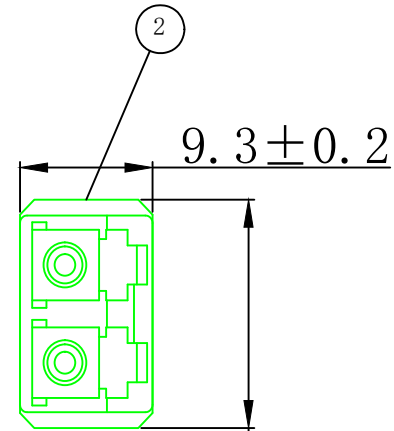

ITEM NO.	LENGTH	FIBER	Color
S215576V2. 20m	20M	G657. A2	White
S215576V2. 40m	40M	G657. A2	White
S215576V2. 60m	60M	G657. A2	White

Tension (Short Term)	120N, no change in attenuation after the test, no sheath damage
Tension (Long Term)	60N, no change in attenuation
Crush (Short Term)	500N/100mm, no fiber breakage, no sheath damage
Crush (Long Term)	100N/100mm, no change in attenuation

Note:
 1. Grade Designation: Each to Reference
 2. ROHS 3.0 and REACH Compliant
 3. Bending insensitive fiber

Type	Single-Mode
Insertion Loss	≤ 0.30dB
Return Loss	≥ 60dB
Test Wavelength	1310nm

⑪	0.9 Tube Hytrel Color:Red	440mm	
⑩	0.9 Tube Hytrel Color:Blue	440mm	
⑨	0.9 Tube Hytrel Color:Green	530mm	
⑧	0.9 Tube Hytrel Color:Yellow	530mm	
⑦	Heat Shrink Tubing	1	
⑥	Fanout Heat Shrink Tubing	1	
⑤	FIBER OPTICAL CABLE G657.A2 4C 250um Yellow Green Blue Red with KEVLAR Jacket LSZH OD: 2.2mm Color:White Printing: FIBER OPTICAL CABLE 4FO SM 9/125um G657.A2 LSZH HT CPR Eca MM/YYYY XXXm	Xm	
④	LC White Dust Cap	4	
③	LC/APC 8° Ferrule	4	
②	LC SM 0.9 Green Connector	4	
①	LC 0.9mm Green Boot	4	

NO	SPECIFICATION STANDARD	QT'Y	REMARK
----	------------------------	------	--------

SYNERGY21							
CUSTOMER	AN		ITEM NO.	see the chart			
PRODUCT NAME	4 cores LC/APC 8° fiber cable		Manufacture country	CHINA	UNIT	mm	
DATE	2022-07-25	REV.	A	DRAWNBY	CHECKBY	APPOBY	DATE
BY	CHK	REVISION RECORD MODIFICATIONS		SYNERGY21	SYNERGY21	SYNERGY21	2022-07-25