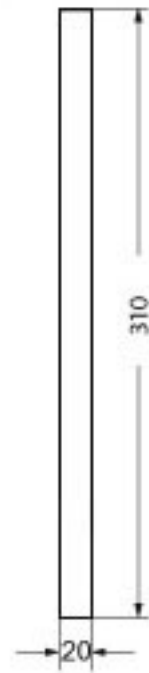

last modified:

11.03.2015