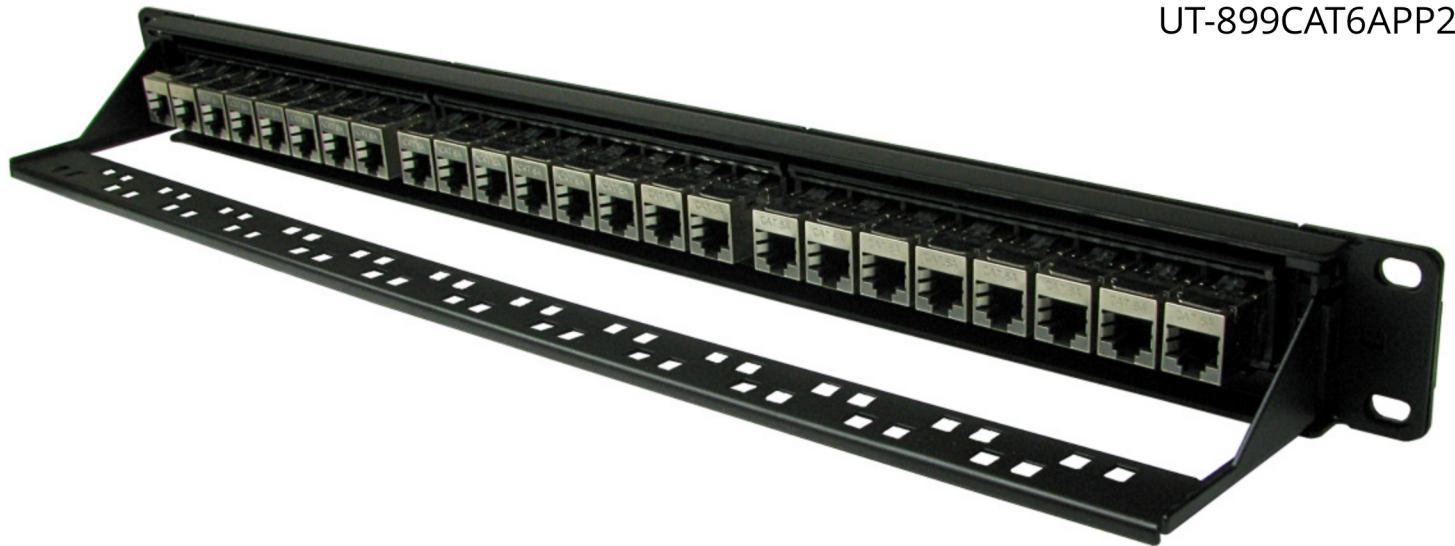

PATCH PANELS

19" Cat5e / Cat6 / Cat6a Keystone Jack Patch Panels

UT-899THRU range of patch panels are 1u 24 port rack mountable. It is a great solution for network and cable management. The product offers a clearly labelled, neat and effective Ethernet pass through for Cat5e, Cat6 or Cat6a (depending on model bought) which is ideal for the heart of any large network.

UT-899CAT6APP24

Patch Panel Specification

- 19" 1u Rack mountable
- Available with:
 - 24x Cat5e Unshielded ports
 - 24x Cat6 Unshielded ports
 - 24x Cat6a Shielded ports
- Keystone Jack in-line couplers
- Black
- Supplied with cable management bar

UT-899544THRU

CODE	DESCRIPTION
UT-899224THRU	Cat5e - Unshielded Rack Mountable Patch Panel
UT-899544THRU	Cat6 - Unshielded Rack Mountable Patch Panel
UT-899CAT6APP24	Cat6a - Shielded Rack Mountable Patch Panel