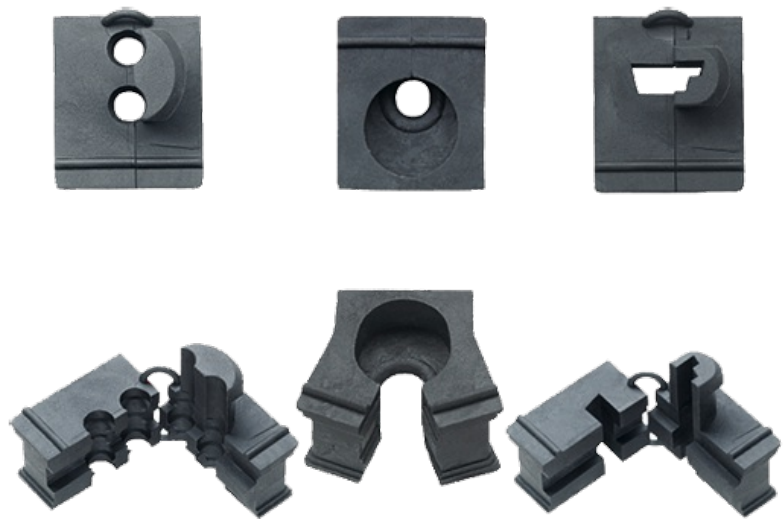

MODLINK MSDD CABLE ENTRY SYSTEM

KDT/ZE ASI

Special glands
for 1 AS-Interface cable

For sale only in packing units

[Link to Product](#)

Illustration

Product may differ from Image