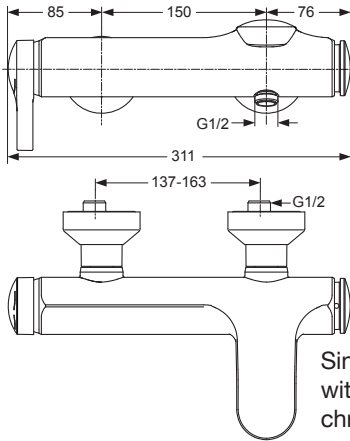

Produced from: Jan. 2008 - April 2018

A4272AA

Single lever shower mixer with Handspray chrome

A4270AA

A4269AA