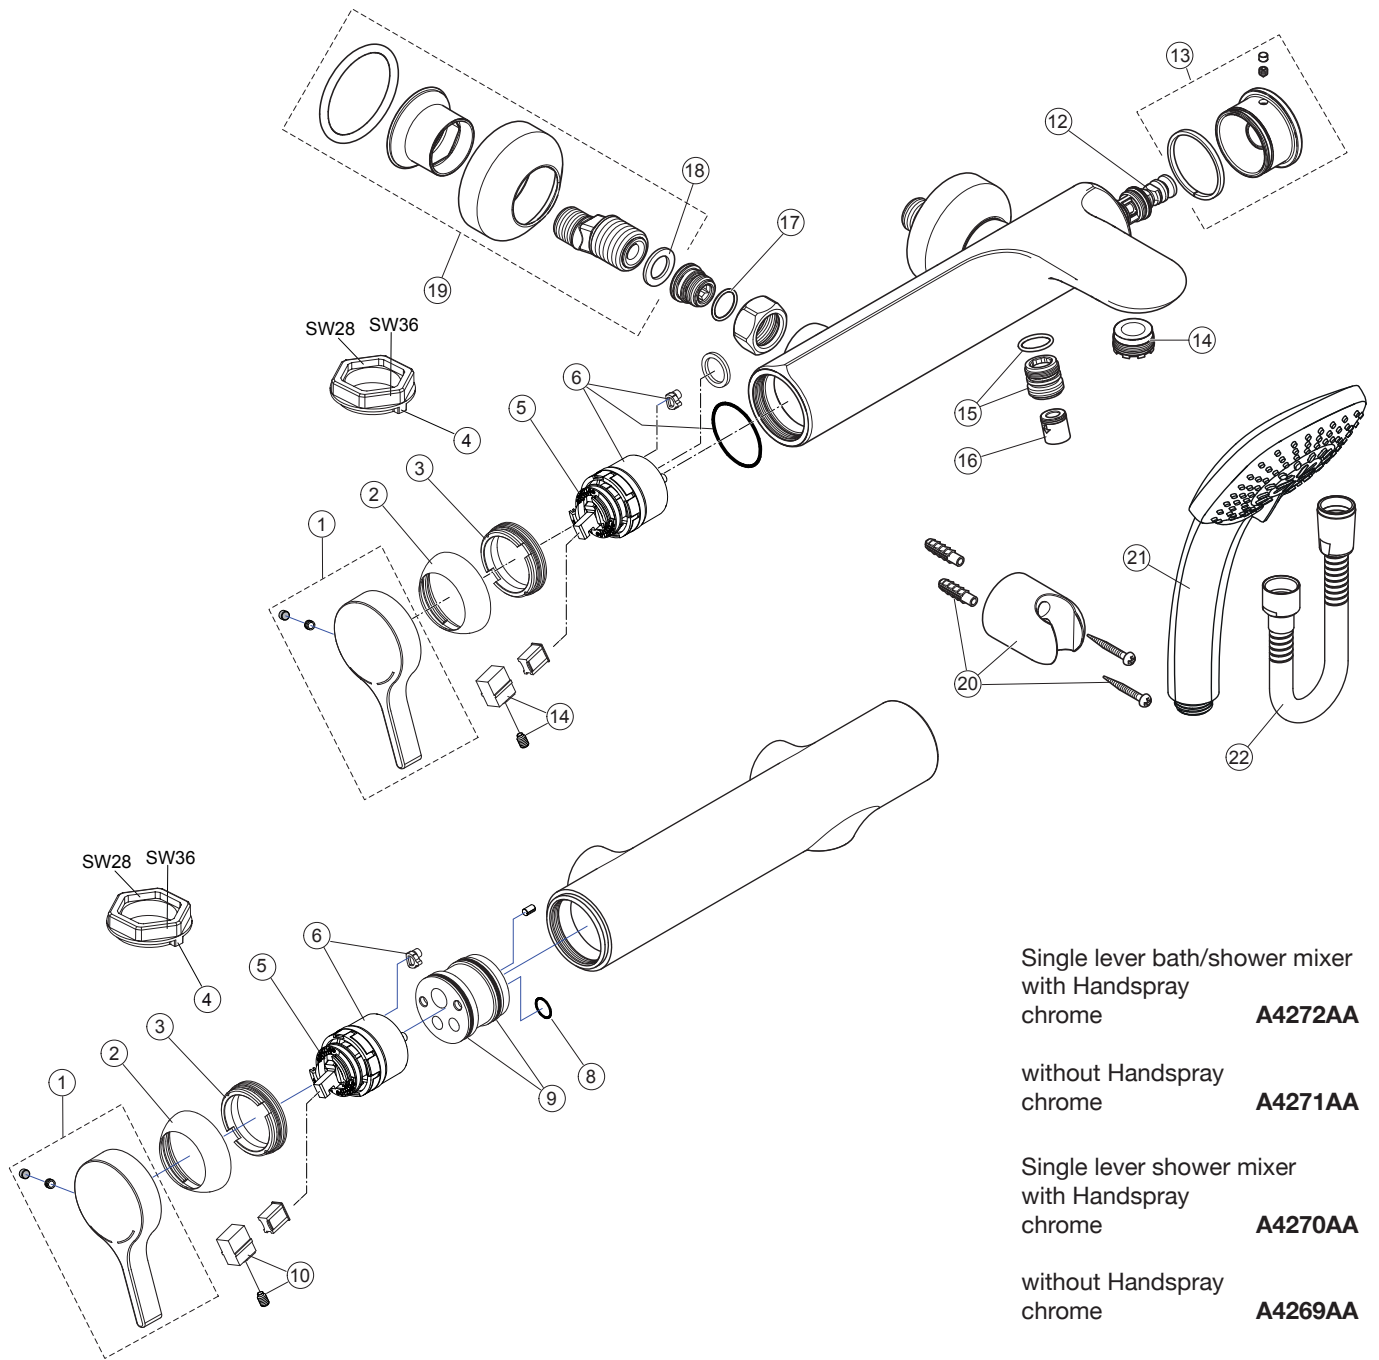

Produced from: Dec. 2020

Single lever bath/shower mixer
with Handspray
chrome **A4272AA**

without Handspray
chrome **A4271AA**

Single lever shower mixer
with Handspray
chrome **A4270AA**

without Handspray
chrome **A4269AA**

Pos.	Description	Part-Number	Qty.	Pos.	Description	Part-Number	Qty.
1	Lever cpl. with Logo IS	A 962 319 AA	1 pcs	15	Nipple complete	A 963 651 NU	1 pcs
2	Cover cap	B 961 373 AA	1 pcs	16	Non-return valve DW15	A 962 594 NU	2 pcs
3	Thread ring M36x1 + Key	B 961 374 NU	1 pcs	17	O - Ring Ø 15,6 x 1,78	A 961 182 NU	2 pcs
4	Key for pos. 3	B 960 650 NU	1 pcs	18	Fibre ring Ø 24x15x2	A 961 139 NU	2 pcs
5	Hot limit stop	A 861 181 NU	1 pcs	19	S-Connector complete	A 962 050 AA	2 pcs
6	Cartridge Ø38 + Pos. 4 + 7	A 861 156 NU*	1 Set	20	Handshower holder cpl.	A 2401 AA	1 pcs
8	O - Ring Ø 9 x 1,50	A 962 963 NU	2 pcs	21	Handsh. cpl.	T 2439 AA	1 pcs
9	O - Ring Ø 35 x 2,0	A 961 304 NU	2 pcs	22	Shower hose G1/2-125cm	A 3306 AA	1 pcs
10	Handle adapter + thread pin	A 861 317 NU	1 Set				
12	Diverter complete	A 962 047 AA	1 pcs				
13	Pull knob diderter cpl.	A 962 048 AA	1 pcs				
14	Aerator M24x1 + Key	A 962 002 NU	1 Set				

*Universal set (not all parts needed)