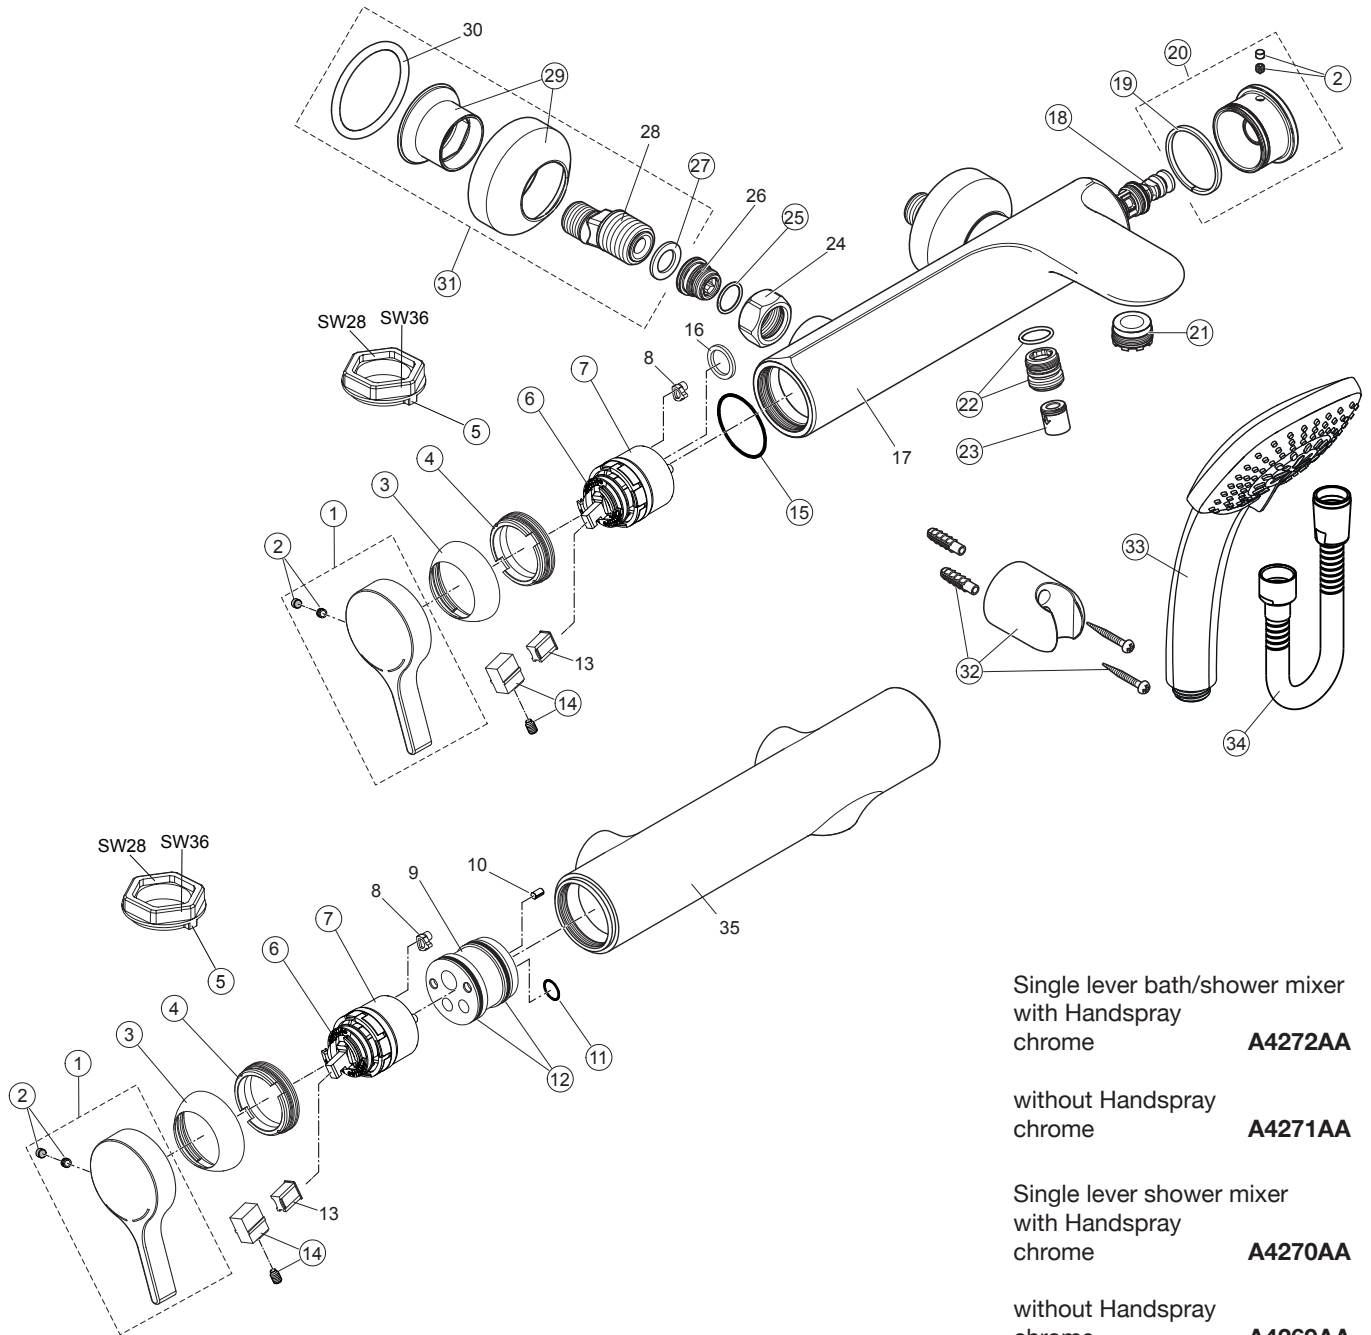

Produced from: May 2018 - Nov. 2020

Single lever bath/shower mixer
with Handspray
chrome **A4272AA**

without Handspray
chrome **A4271AA**

Single lever shower mixer
with Handspray
chrome **A4270AA**

without Handspray
chrome **A4269AA**

Pos.	Description	Part-Number	Qty.	Pos.	Description	Part-Number	Qty.
1	Lever cpl. with Logo IS	A 962 319 AA	1 pcs	19	Glide ring for Pull knob	A 960 445 NU	1 pcs
2	Thread pin M5x6 + Cap	A 962 041 NU*	1 Set	20	Pull knob diderter cpl.	A 962 048 AA	1 pcs
3	Cover cap	B 961 373 AA	1 pcs	21	Aerator M24x1 + Key	A 962 002 NU	1 Set
4	Thread ring M36x1 + Key	B 961 374 NU	1 pcs	22	Nipple complete	A 963 651 NU	1 pcs
5	Key for pos. 4	B 960 650 NU	1 pcs	23	Non-return valve DW15	A 962 594 NU	2 pcs
6	Hot limit stop	A 861 181 NU	1 pcs	24	Coupling nut G 3/4		
7	Cartridge Ø38 + Pos. 5 + 8	A 861 156 NU*	1 Set	25	O - Ring Ø 15,6 x 1,78	A 961 182 NU	2 pcs
8	Pin (contained in Pos. 7)			26	Seat M19 x 1,5 left thread		
9	Insert			27	Fibre ring Ø 24x15x2	A 961 139 NU	2 pcs
10	Bold Ø 4 x 8			28	S-Connector with low noise insert		
11	O - Ring Ø 9 x 1,50	A 962 963 NU	2 pcs	29	Escutcheon in/outside	A 962 049 AA	1 Set
12	O - Ring Ø 35 x 2,0	A 961 304 NU	2 pcs	30	Sealing ring		
13	Insert (contained in Pos. 7)			31	S-Connector complete	A 962 050 AA	2 pcs
14	Handle adapter + thread pin	A 861 317 NU	1 Set	32	Handshower holder cpl.	A 2401 AA	1 pcs
15	O - ring Ø 38 x 2.5 (contained in Pos. 7)			33	Handsh. cpl.	T 2439 AA	1 pcs
16	Support ring			34	Shower hose G1/2-125cm	A 3306 AA	1 pcs
17	Body Bath/shower			35	Body Shower		
18	Diverter complete	A 962 047 AA	1 pcs				

*Universal set (not all parts needed)