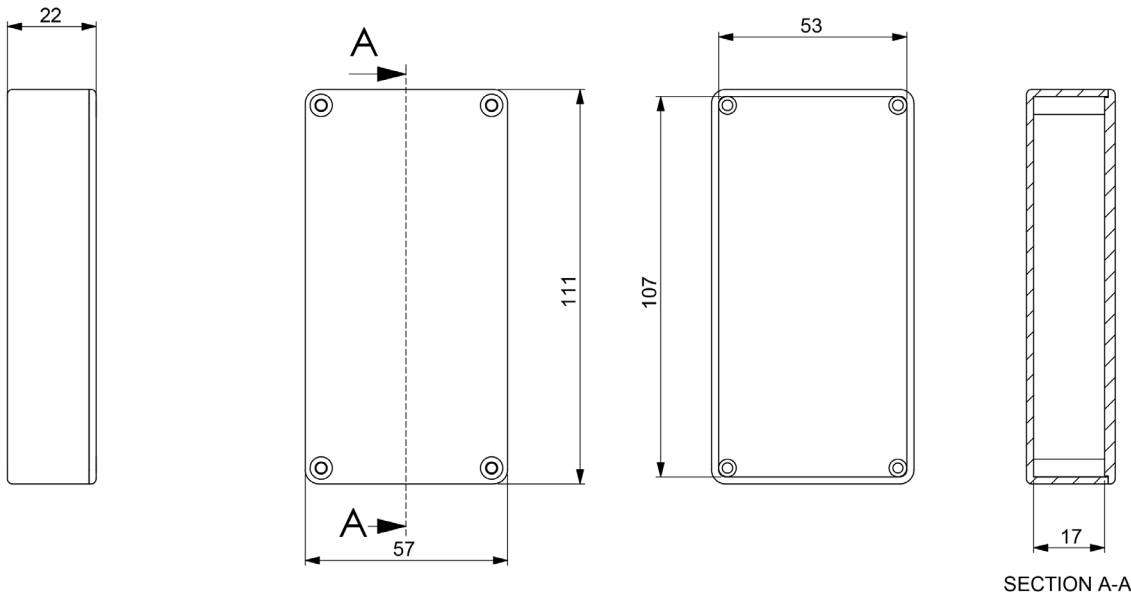

Multipurpose Box ABS

multicomp PRO

Specifications:

Type	: Handheld
Material	: ABS
Body Colour	: White
External Height	: 22mm
External Width	: 111mm
External Depth	: 57mm

Diagram

Dimensions : Millimetres

Part Number Table

Description	Part Number
Box, ABS, White, 111mm × 57mm × 22mm	T4W

Important Notice : This data sheet and its contents (the "Information") belong to the members of the AVNET group of companies (the "Group") or are licensed to it. No licence is granted for the use of it other than for information purposes in connection with the products to which it relates. No licence of any intellectual property rights is granted. The Information is subject to change without notice and replaces all data sheets previously supplied. The Information supplied is believed to be accurate but the Group assumes no responsibility for its accuracy or completeness, any error in or omission from it or for any use made of it. Users of this data sheet should check for themselves the Information and the suitability of the products for their purpose and not make any assumptions based on information included or omitted. Liability for loss or damage resulting from any reliance on the Information or use of it (including liability resulting from negligence or where the Group was aware of the possibility of such loss or damage arising) is excluded. This will not operate to limit or restrict the Group's liability for death or personal injury resulting from its negligence. Multicomp Pro is the registered trademark of Premier Farnell Limited 2019.