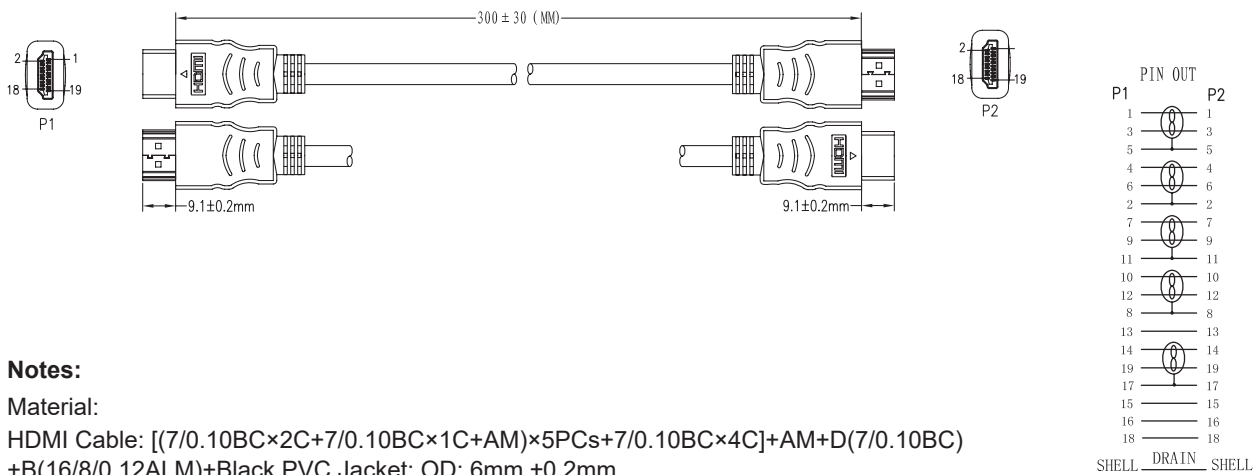

High Speed 4K UHD HDMI Lead Male to Male

pro-SIGNAL

RoHS
Compliant

Specifications

Connector Type A	: HDMI Plug
Connector Type B	: HDMI Plug
Cable Length	: 0.3m (0.98ft)
Jacket Colour	: Black
Conductor Resistance	: 5Ω Max.
Insulation Resistance	: 10MΩ Min.

Diagram

Notes:

Material:

HDMI Cable: [(7/0.10BC×2C+7/0.10BC×1C+AM)×5PCs+7/0.10BC×4C]+AM+D(7/0.10BC)+B(16/8/0.12ALM)+Black PVC Jacket; OD: 6mm ±0.2mm

HDMI Type A Male: Black Insulation, Gold Plated Contacts, Nickel Plated Shell

All Hood: Molded Black PVC

Part Number Table

Description	Part Number
High Speed 4K UHD HDMI Lead, Male to Male, 0.3m, Black	PSG91338

Dimensions : Millimetres

Important Notice : This data sheet and its contents (the "Information") belong to the members of the AVNET group of companies (the "Group") or are licensed to it. No licence is granted for the use of it other than for information purposes in connection with the products to which it relates. No licence of any intellectual property rights is granted. The Information is subject to change without notice and replaces all data sheets previously supplied. The Information supplied is believed to be accurate but the Group assumes no responsibility for its accuracy or completeness, any error in or omission from it or for any use made of it. Users of this data sheet should check for themselves the Information and the suitability of the products for their purpose and not make any assumptions based on information included or omitted. Liability for loss or damage resulting from any reliance on the Information or use of it (including liability resulting from negligence or where the Group was aware of the possibility of such loss or damage arising) is excluded. This will not operate to limit or restrict the Group's liability for death or personal injury resulting from its negligence. pro-SIGNAL is the registered trademark of Premier Farnell Limited 2019.