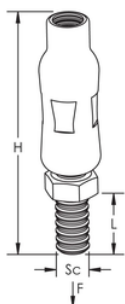

RTU BALL SWIVEL, 0.591" SCREW

CATALOG NUMBER

RTUM8L15

FEATURES

Swivels up to 15°

PRODUCT ATTRIBUTES

Article Number: 583600

Material: Steel

Finish: Electrogalvanized

Screw Diameter: M8

Screw Length: 15 mm

Height: 66 mm

Static Load: 2,500 N

DIAGRAMS

WARNING

nVent products shall be installed and used only as indicated in nVent's product instruction sheets and training materials. Instruction sheets are available at www.nvent.com and from your nVent customer service representative. Improper installation, misuse, misapplication or other failure to completely follow nVent's instructions and warnings may cause product malfunction, property damage, serious bodily injury and death and/or void your warranty.