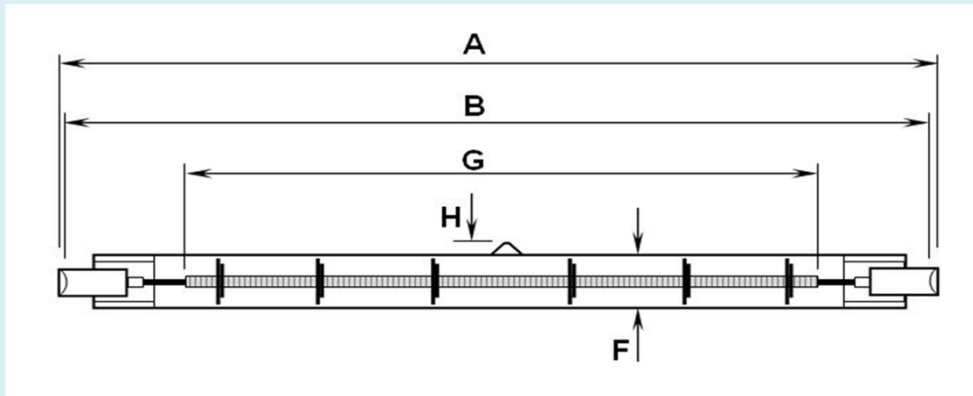

Lamp Product Data Specification

VICTORY

Lamp Product Code: **64241334**

Version No.: **1**

Issue Date: **08.11.2006**

Coating Coverage (where applic.) :-

N/A

Dimensions (in mm) :-

(Overall Length) A	254
(Inside Cap to Cap Length) B	250.2
(Lead Length) C	N/A
(Secondary Length) D	0
(UnHeated/Other Length) E	0
(Tube Dia) F	12.5
(Heat Length) G	180
(Pip Height) H	4 Max

Additional Data:

Technical Data :-

Volts	240
Watts	1300
Finish	Ruby
Cap	R7s
Colour Temp. (°K)	2750
Life (hrs)	1000
Burning Position	Horizontal
Leads	N/A
Termination	N/A

IMPORTANT: Please refer all enquiries to our offices for alternatives &/or changes.