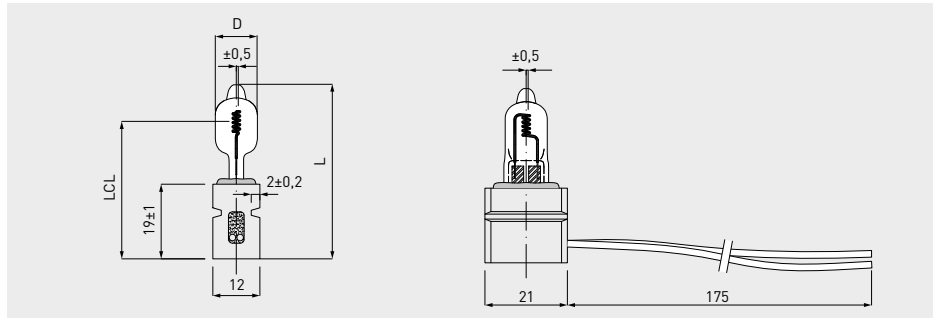

Standard lamps
Operation lighting

For special features, specific benefits and areas of use see page 114

Article no.	Description	V	W	Am- perage	Cap	Bulb diameter D max. mm	Total length L max. mm	Light centre length mm	Lumi- nous flux lm	Average life h	Individual life h	Burning position	PU
X0843396	6V 4.5A E14	6		4.5	E14	36	64	56	480	400			

Article no.	Description	V	W	Am- perage	Cap	Bulb diameter D max. mm	Total length L max. mm	Light centre length mm	Lumi- nous flux lm	Average life h	Individual life h	Burning position	PU
00847512	22.8V 110W ceramic cap +2-pole AMP St	22.8	110		special	11	46	35.25	2,900	700			

Article no.	Description	V	W	Am- perage	Cap	Bulb diameter D max. mm	Total length L max. mm	Light centre length mm	Lumi- nous flux lm	Average life h	Individual life h	Burning position	PU
89002440BS	Halogen lamp 24V 40W Blackshield	24	40		E11	30	55	40	950	500			