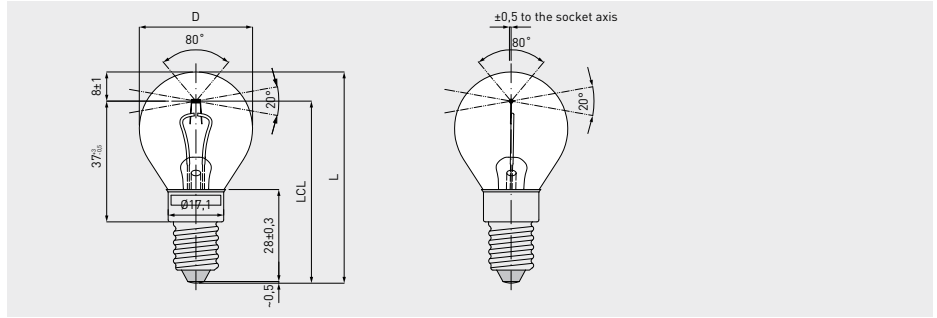

Standard lamps
Operation lighting

For special features, specific benefits and areas of use see page 114

Article no.	Description	V	W	Am- perage	Cap	Bulb diameter D max. mm	Total length L max. mm	Light centre length mm	Lumi- nous flux lm	Average life h	Individual life h	Burning position	PU
X0843396	6V 4.5A E14	6		4.5	E14	36	64	56	480	400			

Article no.	Description	V	W	Am- perage	Cap	Bulb diameter D max. mm	Total length L max. mm	Light centre length mm	Lumi- nous flux lm	Average life h	Individual life h	Burning position	PU
00847512	22.8V 110W ceramic cap +2-pole AMP St	22.8	110		special	11	46	35.25	2,900	700			

Article no.	Description	V	W	Am- perage	Cap	Bulb diameter D max. mm	Total length L max. mm	Light centre length mm	Lumi- nous flux lm	Average life h	Individual life h	Burning position	PU
89002440BS	Halogen lamp 24V 40W Blackshield	24	40		E11	30	55	40	950	500			