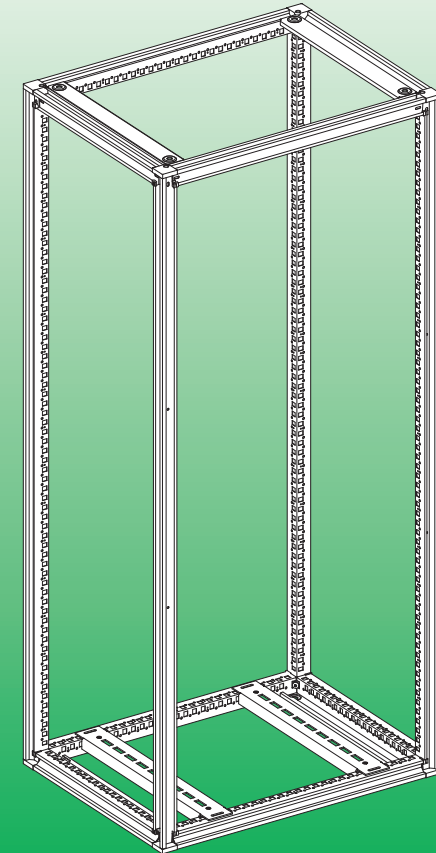

Rails for Heavy Loads
Traverses pour Charges Lourdes
Traviesas para Cargas Pesadas

	type 1 ●● M6 / T30 3 Nm 26,55 lb-in		type 2 M8 / T40 3 Nm 26,55 lb-in		type 3 M8
---	---	---	--	---	---------------------