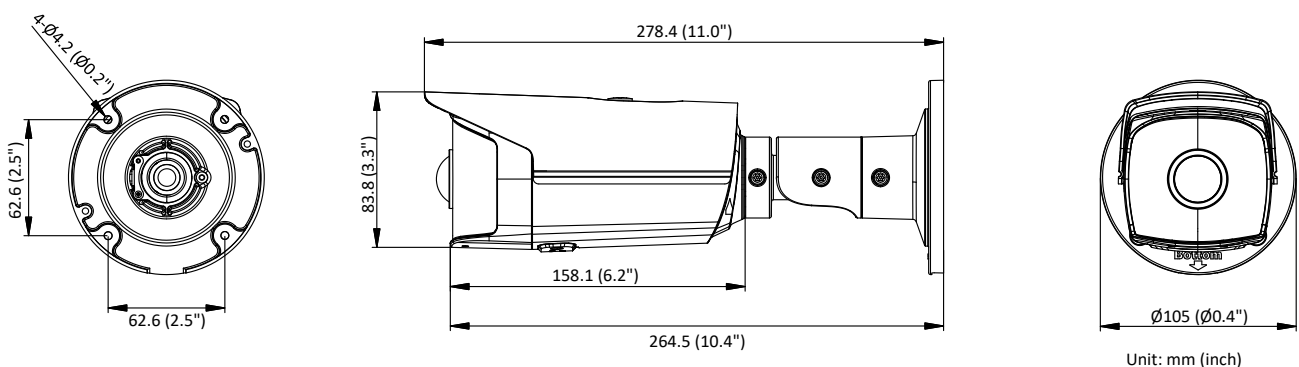

Power Consumption and Current	12 VDC, 0.6 A, max. 7.2W PoE: (802.3af, 36 V-57 V), 0.3 A to 0.2 A, max. 8.7W
Power Interface	Φ5.5 mm coaxial power plug
Material	Metal
Dimensions	Camera: Φ105 × 278 mm (Φ4.1" × 10.9") With package: 386 × 156 × 155 mm (15.20" × 6.14" × 6.10")
Weight	Camera: 570 g (1.26 lb.) With package: 760 g (1.68 lb.)
Approval	
Class	Class B
Protection	IP67
EMC	FCC (47 CFR Part 15, Subpart B); CE-EMC (EN 55032: 2015, EN 61000-3-2: 2014, EN 61000-3-3: 2013, EN 50130-4: 2011 +A1: 2014); RCM (AS/NZS CISPR 32: 2015); IC (ICES-003: Issue 6, 2016); KC (KN 32: 2015, KN 35: 2015)
Safety	UL (UL 60950-1); CB (IEC 60950-1:2005 + Am 1:2009 + Am 2:2013); CE-LVD (EN 60950-1:2005 + Am 1:2009 + Am 2:2013); BIS (IS 13252(Part 1):2010+A1:2013+A2:2015); LOA (IEC/EN 60950-1)
Environment	CE-RoHS (2011/65/EU); WEEE (2012/19/EU); Reach (Regulation (EC) No 1907/2006)

* Listed resolutions are only selectable options. It does not mean that all streams can work at their maximum resolution at the same time.

Available Model

DS-2CD2T45G0P-I(1.68 mm)

Dimension

Accessory

DS-1275ZJ-SUS
Vertical Pole Mount