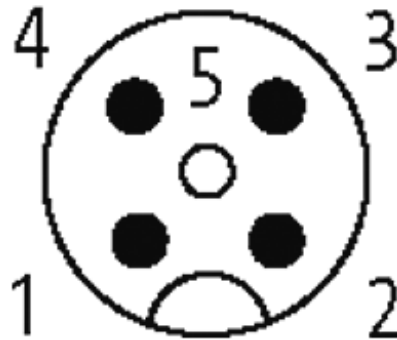

M12 MALE 0° DIAGNOSTIC PLUG DESINA

Blind plug diagnostic M12 × 1 mm
Bridge PIN 1 and PIN 2

[Link to Product](#)

Illustration

Male

Product may differ from Image