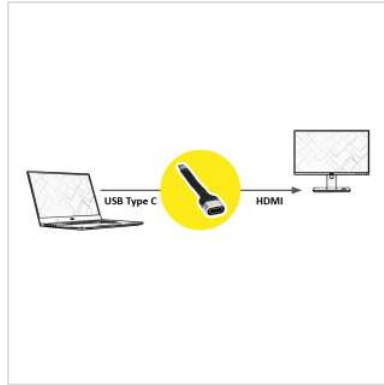

ROLINE Type C - HDMI Adapter, M/F, 0.13 m

Product No.	12.03.3212
Manufacturer	ROLINE
Manufacturer No.	12.03.3212
EAN (single piece)	7630049610408

Connect a monitor or projector with HDMI interface to your MacBook, Ultrabook, notebook/laptop or PC with USB Type C port - with a maximum resolution of up to 3840x2160 @60Hz; The flat silicone cable provides maximum flexibility!

- USB 3.1 Type C to HDMI Cableadapter
- Connect your device with USB-C port to any HDMI display or projector
- This adapter allows you to mirror or extend your display to any HDMI-enabled TV or display
- Portable design
- No power adapter required
- Connectors: HDMI Female and Type C Male
- Cable length: ca. 13 cm

Technical specifications

Manufacturer	ROLINE
Product group	Adapters, Terminators, Converters
Product type	USB-HDMI Adapter
Colour	black
Length	0.13 m
Side 1 connection (PC)	Typ C Male
Side 2 connection (Peripherals)	HDMI Female