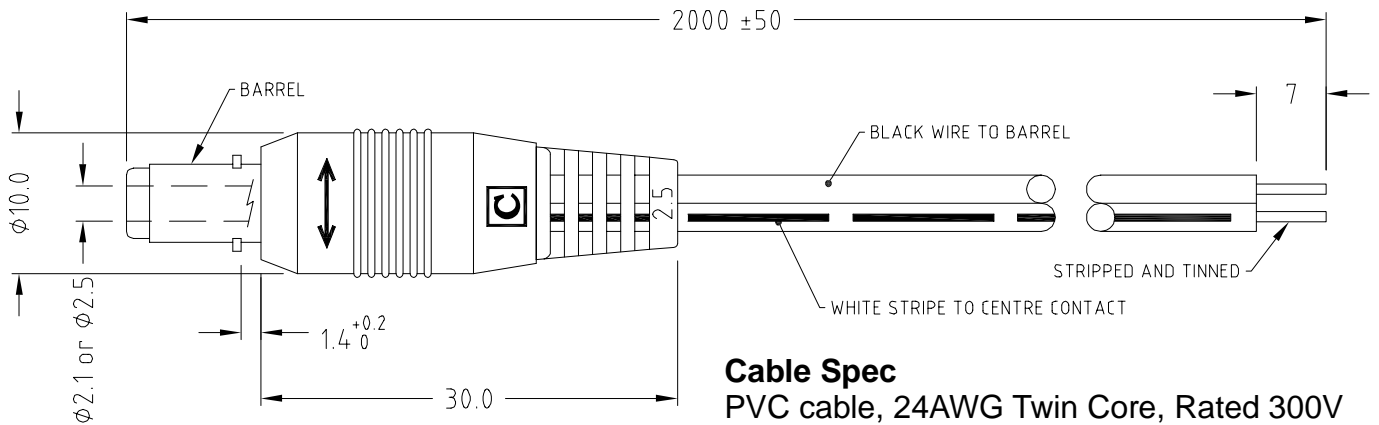

CLIFF

LOCKING DC PLUG & SOCKET

Part No.

- FC6814751**
- FC6814751W**
- FC6814761**
- FC6814761W**

Description

- Ø2.5mm LOCKING DC PLUG 2m CABLE BLACK
- Ø2.5mm LOCKING DC PLUG 2m CABLE WHITE
- Ø2.1mm LOCKING DC PLUG 2m CABLE BLACK
- Ø2.1mm LOCKING DC PLUG 2m CABLE WHITE