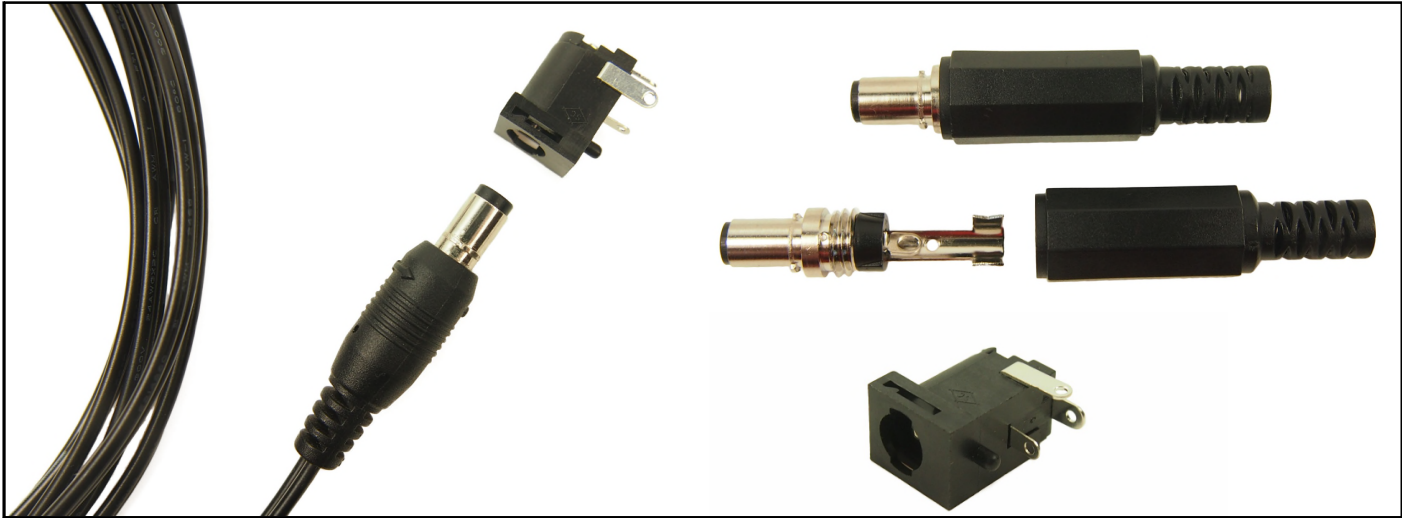

CLIFF

LOCKING DC PLUG & SOCKET

Part No.

- FC6814751**
- FC6814751W**
- FC6814761**
- FC6814761W**

Description

- Ø2.5mm LOCKING DC PLUG 2m CABLE BLACK
- Ø2.5mm LOCKING DC PLUG 2m CABLE WHITE
- Ø2.1mm LOCKING DC PLUG 2m CABLE BLACK
- Ø2.1mm LOCKING DC PLUG 2m CABLE WHITE