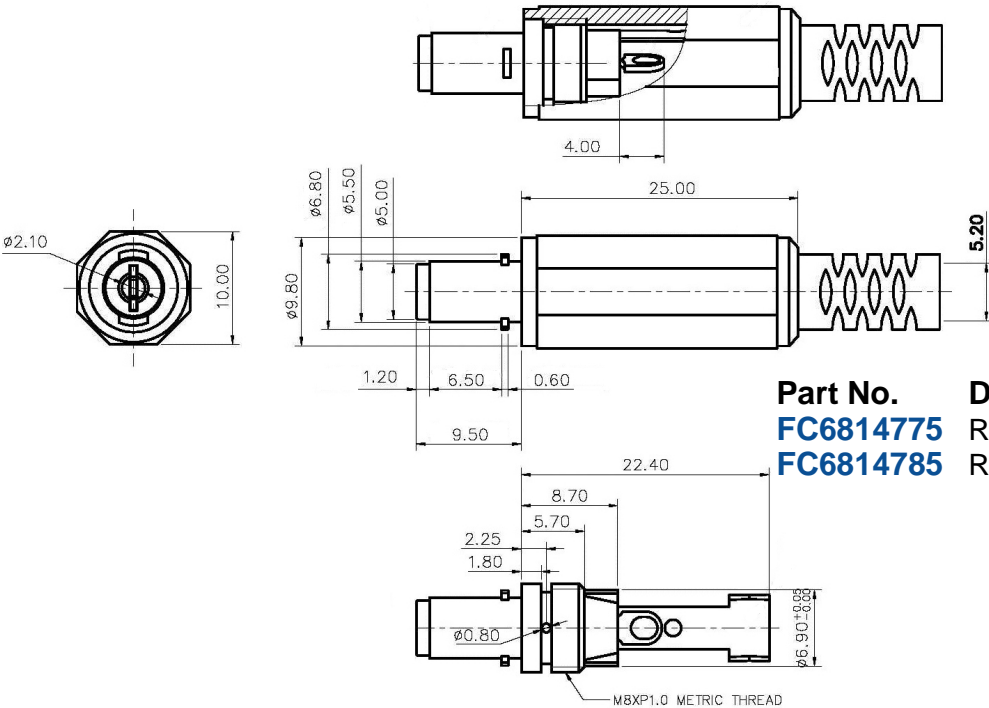

CLIFF

LOCKING DC PLUG & SOCKET

Part No.

- FC6814751**
- FC6814751W**
- FC6814761**
- FC6814761W**

Description

- Ø2.5mm LOCKING DC PLUG 2m CABLE BLACK
- Ø2.5mm LOCKING DC PLUG 2m CABLE WHITE
- Ø2.1mm LOCKING DC PLUG 2m CABLE BLACK
- Ø2.1mm LOCKING DC PLUG 2m CABLE WHITE