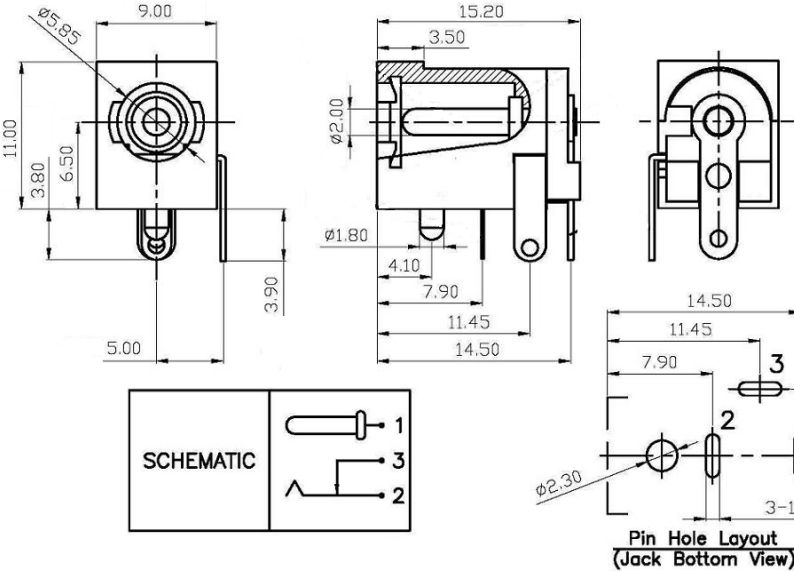

CLIFF

LOCKING DC PLUG & SOCKET

Part No.

- FC6814751**
- FC6814751W**
- FC6814761**
- FC6814761W**

Description

- Ø2.5mm LOCKING DC PLUG 2m CABLE BLACK
- Ø2.5mm LOCKING DC PLUG 2m CABLE WHITE
- Ø2.1mm LOCKING DC PLUG 2m CABLE BLACK
- Ø2.1mm LOCKING DC PLUG 2m CABLE WHITE