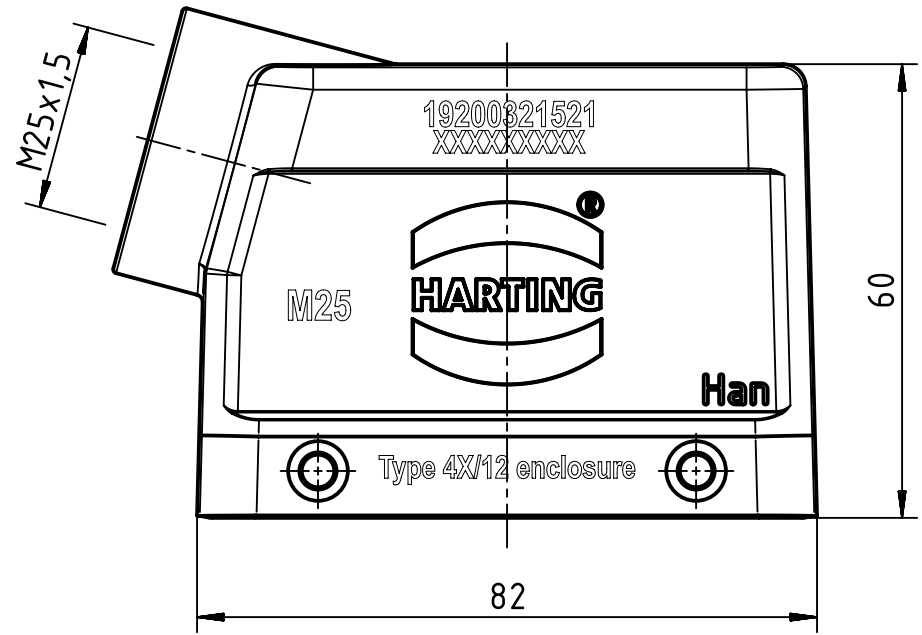

1 2 3 4 5 6

A

B

C

D

	All Dimensions in mm Original Size DIN A4		Scale 1:1	Free size tol.		Ref.		
						Sub.		
	All rights reserved		Created by SPRENB	Inspected by GERB	Standardisation GARSKE	Date 2019-11-21	State Final Release	
	Department EL PD		Title Han A Hood Side Entry LC 4 Pegs M25				Doc-Key / ECM-Nr. 100091096/UGD/005/D 500000161041	
HARTING Electric GmbH & Co. KG D-32339 Espelkamp			Type TB	Number 19 20 032 1521			Rev. D	Page 1/1