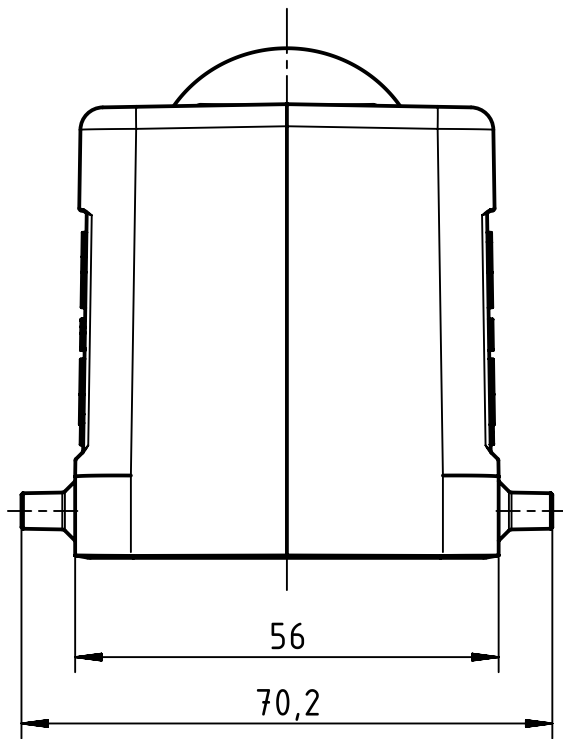

1 2 3 4 5 6

A

B

C

D

	All Dimensions in mm Original Size DIN A4		Scale 1:1	Free size tol.		Ref.		
						Sub.		
	All rights reserved		Created by SPRENB	Inspected by GERB	Standardisation GARSKE	Date 2019-11-21	State Final Release	
	Department EL PD		Title Han A Hood Side Entry LC 4 Pegs M25				Doc-Key / ECM-Nr. 100091096/UGD/005/D 500000161041	
HARTING Electric GmbH & Co. KG D-32339 Espelkamp			Type TB	Number 19 20 032 1521			Rev. D	Page 1/1