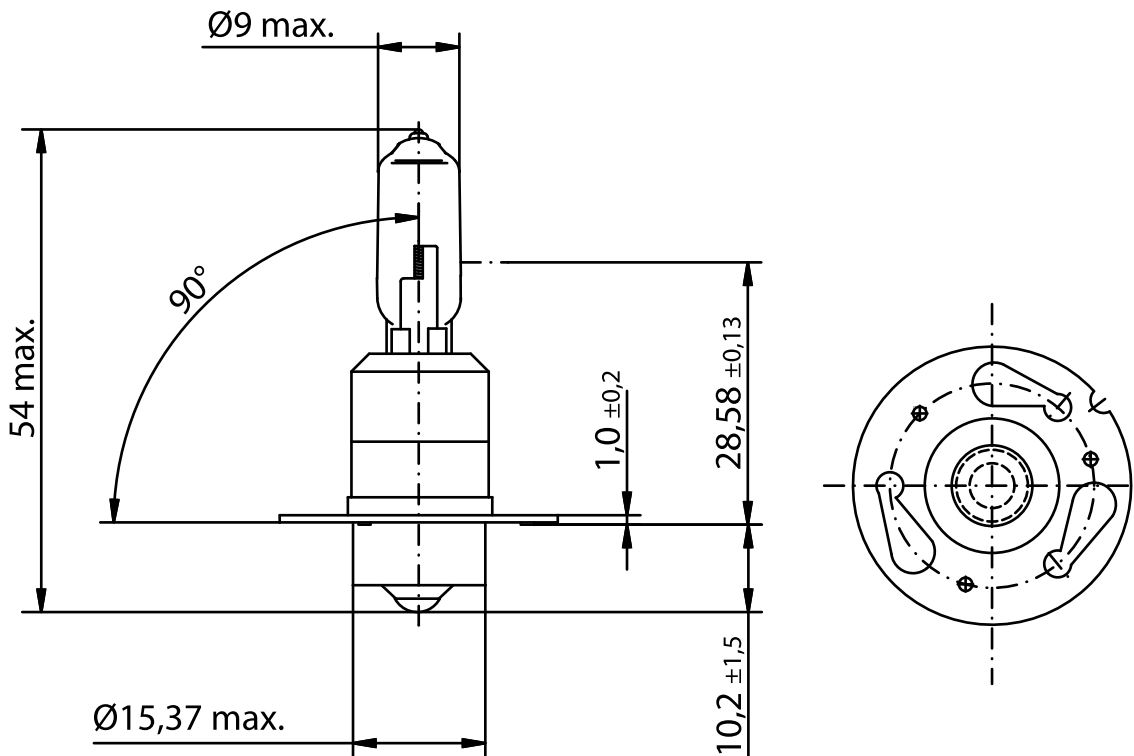

INDUSTRIAL SPECIALTY LIGHTING

Industrial Marine - Datasheet

MARINE LAMPS - 12V 10W P30s 150LM

PRODUCT NUMBER **304847013** []

Tol.

VOLTAGE	12	V
WATTAGE	10	W
LUMEN OUTPUT	150	LM
LUMEN PRO WATT		LM/W
AVERAGE LIFE	2000	H
BASE	Sx15s	/
REMARKS	1851100-01	
BRAND	DR. FISCHER	