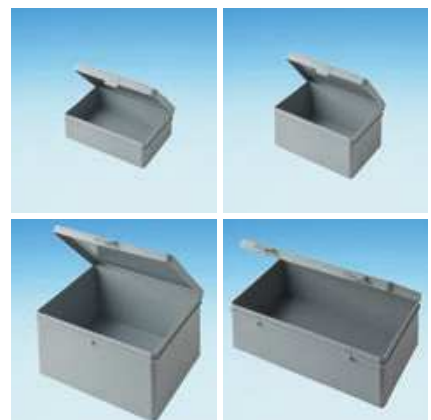

HINGED LID BOXES

Art. No.	① V 8-1	② V 8-2	③ V 8-3	④ V 8-4	⑤ V 8-5	⑥ V 8-7	⑦ V 8-11	⑧ V 8-17
Inside dimensions	75 x 50 x 33	75 x 50 x 45	76 x 50 x 27	100 x 75 x 27	106 x 75 x 46	156 x 106 x 46	210 x 75 x 50	75 x 50 x 50
Colours	● bottom part for orders of more than 2000 pcs. additional colours available						① Lid crystal clear	
Note	stackable DGBM-hinger, smooth outside							

Art. No.	V 8-15-2-2-8-8
	Hinged box with snap-in lock
Inside dimensions	220 x 130 x 35
Colours	●

Art. No.	V 8-10 SCH-2-1-8-1	● crystal clear
Art. No.	V 8-10 SCH + V-2-1-8-1	● crystal clear
Art. No.	V 8-10 SCH + V-2-2-8-8	●●
Art. No.	V 8-10 ST-2-1-5-1	● crystal clear
Art. No.	V 8-10 ST-2-1-8-1	● crystal clear
Art. No.	V 8-10 ST-2-1-10-1	● crystal clear
Inside dimensions	205 x 95 x 45	
Note:	For lid Polycarbonate Mat. No. D = 12	

Art. No.	V 8-13 SCH-2-1-8-1	● crystal clear
Art. No.	V 8-13 SCH-2-2-8-8	●●
Inside dimensions	310 x 112 x 45	

Art. No. without lock	Art. No. with lock
○ V 9-14-1-1-1-1	V 9-14-SCH+V 2-1-1-1
● V 9-14-2-1-7-1	V 9-14-SCH+V 2-1-7-1
● V 9-14-2-1-8-1	V 9-14-SCH+V 2-1-8-1
Outside dimensions	211 x 110 x 20 18 compartments

Art. No.	V 8-6-2-1-10-1	B. ● L. crystal clear
Art. No.	V 8-6-2-1-3-1	B. ● L. crystal clear
Art. No.	V 8-6-2-1-8-1	B. ● L. crystal clear
Note:	DGBM-hinges, smooth outside	
	1 compartment	

Material:	PP	
Art. No.	● V 20-3	● V 20-31
Inside dimensions	130 x 80 x 30	130 x 80 x 50
Art. No.	● V 20-3	● V 20-33
Inside dimensions	178 x 133 x 78	221 x 121 x 55
Note:	Foam inlays on request.	