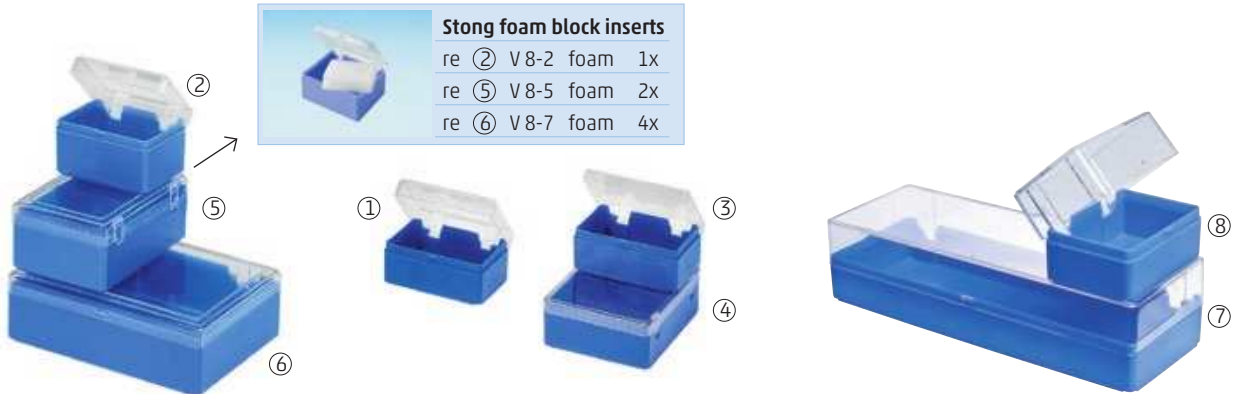

HINGED LID BOXES

Art. No.	① V 8-1	② V 8-2	③ V 8-3	④ V 8-4	⑤ V 8-5	⑥ V 8-7	⑦ V 8-11	⑧ V 8-17
Inside dimensions	75 x 50 x 33	75 x 50 x 45	76 x 50 x 27	100 x 75 x 27	106 x 75 x 46	156 x 106 x 46	210 x 75 x 50	75 x 50 x 50
Colours	● bottom part for orders of more than 2000 pcs. additional colours available						① Lid crystal clear	
Note	stackable DGBM-hinger, smooth outside							

Art. No.	V 8-15-2-2-8-8
	Hinged box with snap-in lock
Inside dimensions	220 x 130 x 35
Colours	●

Art. No.	V 8-10 SCH-2-1-8-1	● crystal clear
Art. No.	V 8-10 SCH + V-2-1-8-1	● crystal clear
Art. No.	V 8-10 SCH + V-2-2-8-8	●●
Art. No.	V 8-10 ST-2-1-5-1	● crystal clear
Art. No.	V 8-10 ST-2-1-8-1	● crystal clear
Art. No.	V 8-10 ST-2-1-10-1	● crystal clear
Inside dimensions	205 x 95 x 45	
Note:	For lid Polycarbonate Mat. No. D = 12	

Art. No.	V 8-13 SCH-2-1-8-1	● crystal clear
Art. No.	V 8-13 SCH-2-2-8-8	●●
Inside dimensions	310 x 112 x 45	

Art. No. without lock	Art. No. with lock
○ V 9-14-1-1-1-1	V 9-14-SCH+V 2-1-1-1
● V 9-14-2-1-7-1	V 9-14-SCH+V 2-1-7-1
● V 9-14-2-1-8-1	V 9-14-SCH+V 2-1-8-1
Outside dimensions	211 x 110 x 20 18 compartments

Art. No.	V 8-6-2-1-10-1	B. ● L. crystal clear
Art. No.	V 8-6-2-1-3-1	B. ● L. crystal clear
Art. No.	V 8-6-2-1-8-1	B. ● L. crystal clear
Note:	DGBM-hinges, smooth outside	
	1 compartment	

Material:	PP	
Art. No.	● V 20-3	● V 20-31
Inside dimensions	130 x 80 x 30	130 x 80 x 50
Art. No.	● V 20-3	● V 20-33
Inside dimensions	178 x 133 x 78	221 x 121 x 55
Note:	Foam inlays on request.	