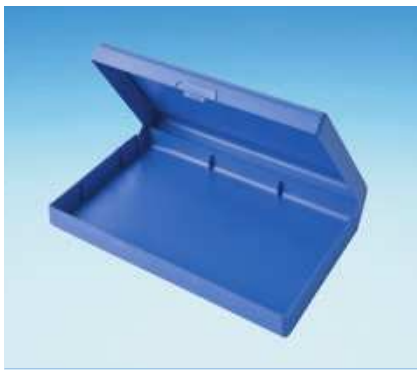

HINGED LID BOXES

Art. No.	① V 8-1	② V 8-2	③ V 8-3	④ V 8-4	⑤ V 8-5	⑥ V 8-7	⑦ V 8-11	⑧ V 8-17
Inside dimensions	75 x 50 x 33	75 x 50 x 45	76 x 50 x 27	100 x 75 x 27	106 x 75 x 46	156 x 106 x 46	210 x 75 x 50	75 x 50 x 50
Colours	● bottom part for orders of more than 2000 pcs. additional colours available						① Lid crystal clear	
Note	stackable DGBM-hinger, smooth outside							

Art. No.	V 8-15-2-2-8-8
	Hinged box with snap-in lock
Inside dimensions	220 x 130 x 35
Colours	●

Art. No.	V 8-10 SCH-2-1-8-1	● crystal clear
Art. No.	V 8-10 SCH + V-2-1-8-1	● crystal clear
Art. No.	V 8-10 SCH + V-2-2-8-8	●●
Art. No.	V 8-10 ST-2-1-5-1	● crystal clear
Art. No.	V 8-10 ST-2-1-8-1	● crystal clear
Art. No.	V 8-10 ST-2-1-10-1	● crystal clear
Inside dimensions	205 x 95 x 45	
Note:	For lid Polycarbonate Mat. No. D = 12	

Art. No.	V 8-13 SCH-2-1-8-1	● crystal clear
Art. No.	V 8-13 SCH-2-2-8-8	●●
Inside dimensions	310 x 112 x 45	

Art. No. without lock	Art. No. with lock
○ V 9-14-1-1-1-1	V 9-14-SCH+V 2-1-1-1
● V 9-14-2-1-7-1	V 9-14-SCH+V 2-1-7-1
● V 9-14-2-1-8-1	V 9-14-SCH+V 2-1-8-1
Outside dimensions	211 x 110 x 20 18 compartments