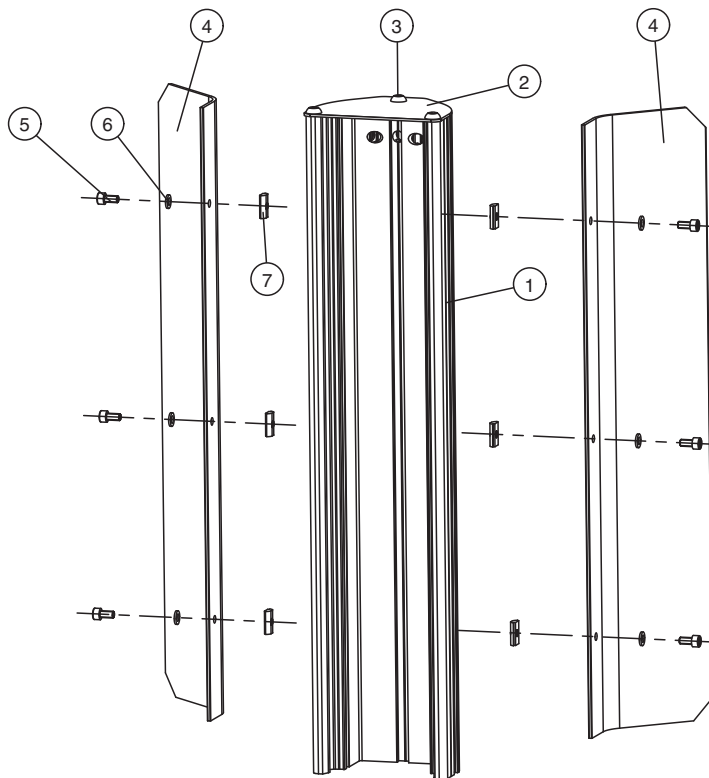

Germany: +49 621 776 1111
fa-info@de.pepperl-fuchs.com

Singapore: +65 6779 9091
fa-info@sg.pepperl-fuchs.com

PF PEPPERL+FUCHS

Technical Data

Relative humidity	80 % , noncondensing
Mechanical specifications	
Housing length L	2440 mm
Material	
Housing	anodized aluminum
Mounting screw	Steel
Mass	approx. 5.8 kg
Mounting	Mounting accessories included
General information	
Scope of delivery	2x lateral protection, mounting materials
Suitable series	
Safety Series	SLCT / SLCS

Mounting

1 Mounting base	4 Lateral protection	7 Spring T-nut M6
2 Cover plate	5 Socket cap screw M6 x 12	
3 Rounded head screw M8 x 20	6 Washer	

Accessories

	OMH-SLCT-100-2500	Mounting base for floor mounting and cover plate
-------------------------------------------------------------------------------------	--------------------------	--------------------------------------------------