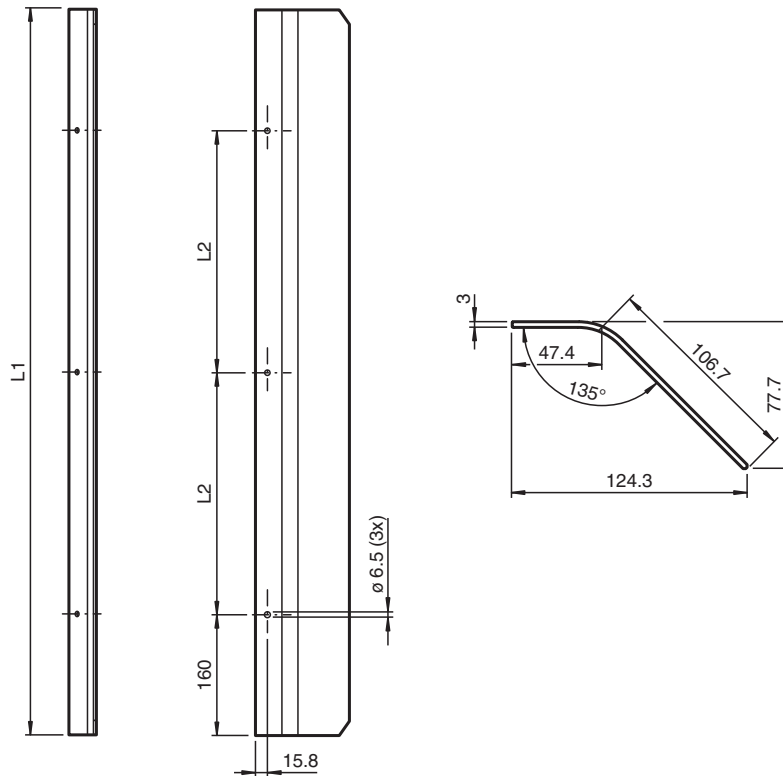

Accessories Safety

OMH-SLCT-120-2500

- Side protection for the OMH-SLCT-100 and OMH-SLCT-110 mounting bases

Side protection for mounting base

Dimensions

Technical Data

Ambient conditions

Ambient temperature	-40 ... 80 °C (-40 ... 176 °F)
Storage temperature	-40 ... 80 °C (-40 ... 176 °F)

Germany: +49 621 776 1111
fa-info@de.pepperl-fuchs.com

Singapore: +65 6779 9091
fa-info@sg.pepperl-fuchs.com

PF PEPPERL+FUCHS

Technical Data

Relative humidity	80 % , noncondensing
Mechanical specifications	
Housing length L	2440 mm
Material	
Housing	anodized aluminum
Mounting screw	Steel
Mass	approx. 5.8 kg
Mounting	Mounting accessories included
General information	
Scope of delivery	2x lateral protection, mounting materials
Suitable series	
Safety Series	SLCT / SLCS

Mounting

1 Mounting base	4 Lateral protection	7 Spring T-nut M6
2 Cover plate	5 Socket cap screw M6 x 12	
3 Rounded head screw M8 x 20	6 Washer	

Accessories

	OMH-SLCT-100-2500	Mounting base for floor mounting and cover plate
-------------------------------------------------------------------------------------	--------------------------	--------------------------------------------------