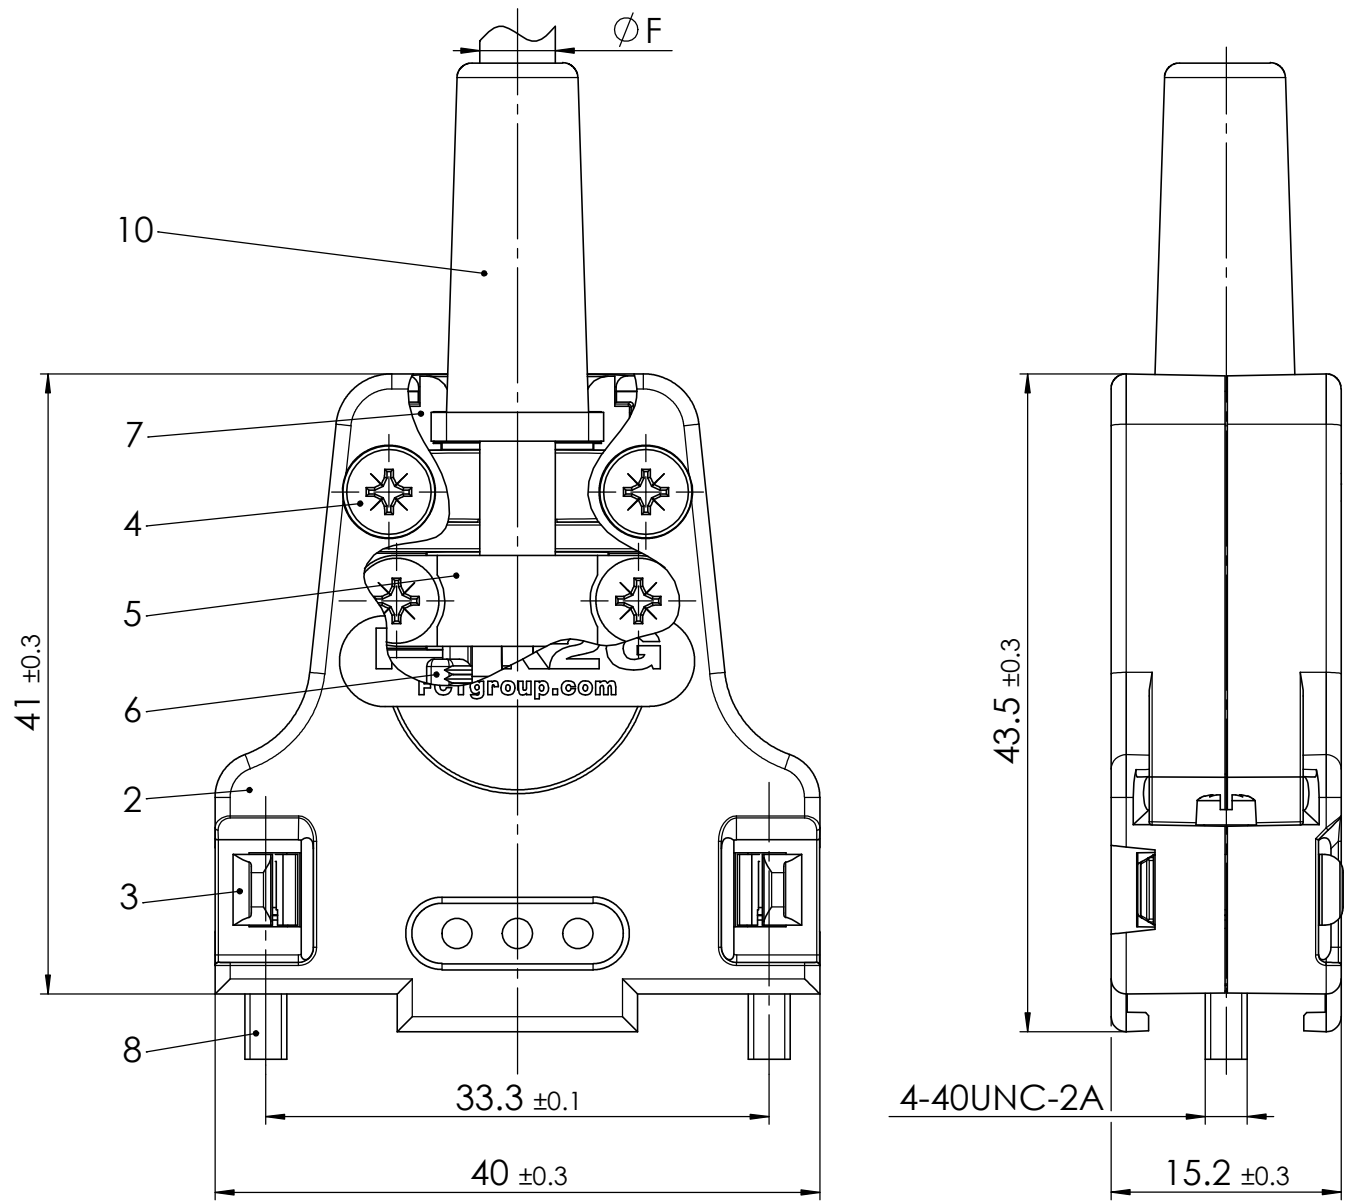

reverse side
1 : 1

RoHS compliant
by exemption

Packing unit on supplement AM0665

max. torque are 40 Ncm
Part-No. 4, 5, 10 and 11 not mounted

ØF1 = Cable diameter without rubber bushing ø3 - ø8.5mm
ØF2 = Cable diameter with rubber bushing max. 6.5mm

No.	St.	Part	Type Description / Material	Surface plating / Colour / Class
11	3	High power contact	FMP003P103	20A / AWG 12-14
10	1	Rubber bushing	TPE	black
9	2	Locking screw	FVS1/5-K1163 M3 / Steel	nickel plated
8	2	Locking screw	FVS1/5-K1163 4-40 / Steel	nickel plated
7	2	Cable reduction plate	Zinc die-cast	nickel plated
6	1	Strain relief	ABS	nickel plated
5	1	Cable clamp	Steel	tin plated
4	4	Screw	Case hardened steel	zinc plated
3	2	Catch spring	PEI	black
2	1	Hood	FMK2G / Zinc die-cast	nickel plated
1	1	Mixed-Layout Connector	FM3W3P-K120	

SYMBOLS					THIS DRAWING CONTAINS INFORMATION THAT IS PROPRIETARY TO MOLEX ELECTRONIC TECHNOLOGIES, LLC AND SHOULD NOT BE USED WITHOUT WRITTEN PERMISSION				
▽ = 0	▽ = 0	▽ = 0	▽ = 0	▽ = 0	DIMENSION UNITS	SCALE	MEASUREMENTS WITHOUT TOLERANCE ACC. TO	molex	
▽ = 0	▽ = 0	▽ = 0	▽ = 0	▽ = 0	mm	2:1	ISO 2768-m		
▽ = 0	▽ = 0	▽ = 0	▽ = 0	▽ = 0	CURRENT REVISION			PRODUCT CUSTOMER DRAWING	
▽ = 0	▽ = 0	▽ = 0	▽ = 0	▽ = 0	DRWN: DRAWN BY ameyerrichte 10-08-2021			MATERIAL NUMBER	
▽ = 0	▽ = 0	▽ = 0	▽ = 0	▽ = 0	APPR: APPR BY BWittek 12-08-2021			REVISION	
▽ = 0	▽ = 0	▽ = 0	▽ = 0	▽ = 0	INITIAL REVISION			1731140983	
▽ = 0	▽ = 0	▽ = 0	▽ = 0	▽ = 0	DRWN: DRAWN BY ameyerrichte 10-08-2021			DOCUMENT NUMBER	
▽ = 0	▽ = 0	▽ = 0	▽ = 0	▽ = 0	APPR: APPR BY BWittek 12-08-2021			FMK2G-3W3P-6195	
▽ = 0	▽ = 0	▽ = 0	▽ = 0	▽ = 0	REV.	CH.-NO.	REPLACEMENT FOR:	CUSTOMER	SHEET NUMBER
▽ = 0	▽ = 0	▽ = 0	▽ = 0	▽ = 0			THIRD ANGLE PROJECTION	GENERAL MARKET	1 OF 1
▽ = 0	▽ = 0	▽ = 0	▽ = 0	▽ = 0			DRAWING		
▽ = 0	▽ = 0	▽ = 0	▽ = 0	▽ = 0			A3-SIZE		