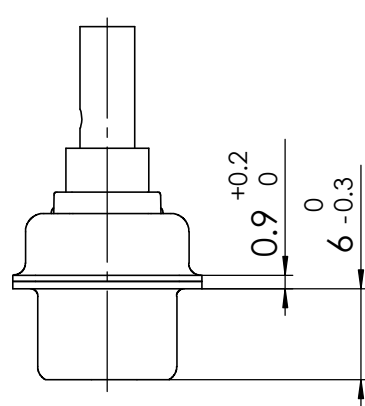

reverse side
1 : 1

RoHS compliant
by exemption

Packing unit on supplement AM0665

max. torque are 40 Ncm
Part-No. 4, 5, 10 and 11 not mounted

ØF1 = Cable diameter without rubber bushing ø3 - ø8.5mm
ØF2 = Cable diameter with rubber bushing max. 6.5mm

No.	St.	Part	Type Description / Material	Surface plating / Colour / Class
11	3	High power contact	FMP003P103	20A / AWG 12-14
10	1	Rubber bushing	TPE	black
9	2	Locking screw	FVS1/5-K1163 M3 / Steel	nickel plated
8	2	Locking screw	FVS1/5-K1163 4-40 / Steel	nickel plated
7	2	Cable reduction plate	Zinc die-cast	nickel plated
6	1	Strain relief	ABS	nickel plated
5	1	Cable clamp	Steel	tin plated
4	4	Screw	Case hardened steel	zinc plated
3	2	Catch spring	PEI	black
2	1	Hood	FMK2G / Zinc die-cast	nickel plated
1	1	Mixed-Layout Connector	FM3W3P-K120	

SYMBOLS					THIS DRAWING CONTAINS INFORMATION THAT IS PROPRIETARY TO MOLEX ELECTRONIC TECHNOLOGIES, LLC AND SHOULD NOT BE USED WITHOUT WRITTEN PERMISSION				
▽ = 0	▽ = 0	▽ = 0	▽ = 0	▽ = 0	DIMENSION UNITS	SCALE	MEASUREMENTS WITHOUT TOLERANCE ACC. TO	molex	
▽ = 0	▽ = 0	▽ = 0	▽ = 0	▽ = 0	mm	2:1	ISO 2768-m		
▽ = 0	▽ = 0	▽ = 0	▽ = 0	▽ = 0	CURRENT REVISION			PRODUCT CUSTOMER DRAWING	
▽ = 0	▽ = 0	▽ = 0	▽ = 0	▽ = 0	DRWN: DRAWN BY ameyerrichte 10-08-2021			MATERIAL NUMBER	
▽ = 0	▽ = 0	▽ = 0	▽ = 0	▽ = 0	APPR: APPR BY BWittek 12-08-2021			REVISION	
▽ = 0	▽ = 0	▽ = 0	▽ = 0	▽ = 0	INITIAL REVISION			1731140983	
▽ = 0	▽ = 0	▽ = 0	▽ = 0	▽ = 0	DRWN: DRAWN BY ameyerrichte 10-08-2021			DOCUMENT NUMBER	
▽ = 0	▽ = 0	▽ = 0	▽ = 0	▽ = 0	APPR: APPR BY BWittek 12-08-2021			FMK2G-3W3P-6195	
▽ = 0	▽ = 0	▽ = 0	▽ = 0	▽ = 0	REV.	CH.-NO.	REPLACEMENT FOR:	CUSTOMER	SHEET NUMBER
▽ = 0	▽ = 0	▽ = 0	▽ = 0	▽ = 0			THIRD ANGLE PROJECTION	GENERAL MARKET	1 OF 1
▽ = 0	▽ = 0	▽ = 0	▽ = 0	▽ = 0			DRAWING		
▽ = 0	▽ = 0	▽ = 0	▽ = 0	▽ = 0			A3-SIZE		