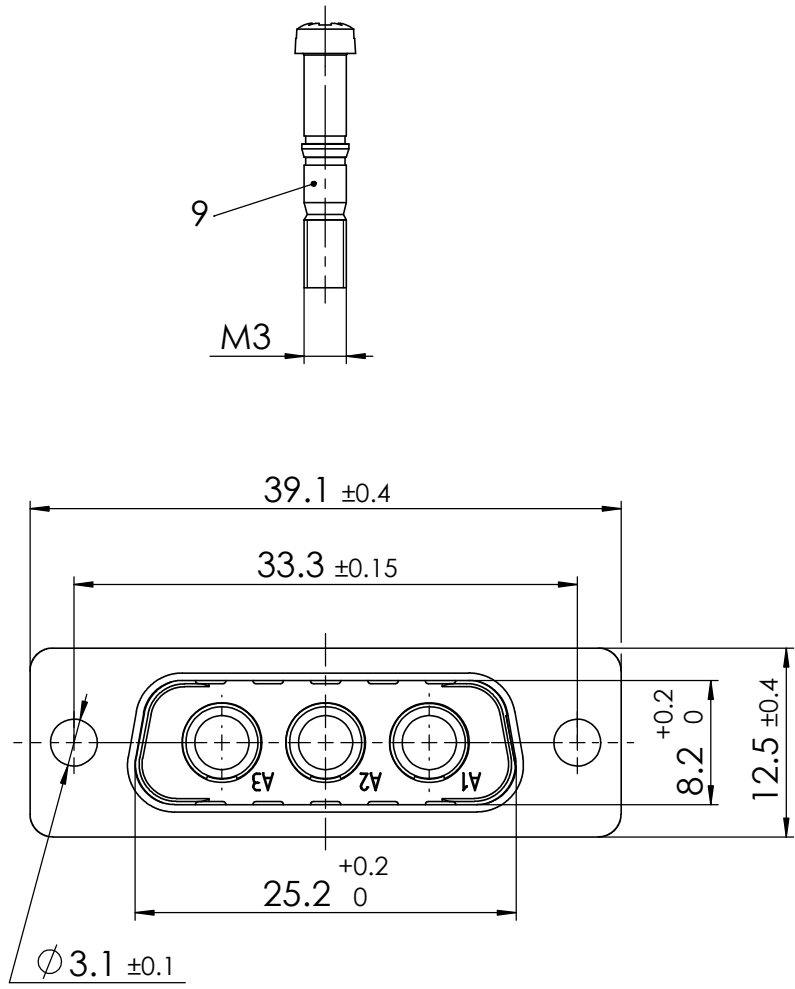

reverse side
1 : 1

RoHS compliant
by exemption

Packing unit on supplement AM0665

max. torque are 40 Ncm
Part-No. 4, 5, 10 and 11 not mounted

ØF1 = Cable diameter without rubber bushing ø3 - ø8.5mm
ØF2 = Cable diameter with rubber bushing max. 6.5mm

No.	St.	Part	Type Description / Material	Surface plating / Colour / Class
11	3	High power contact	FMP003P103	20A / AWG 12-14
10	1	Rubber bushing	TPE	black
9	2	Locking screw	FVS1/5-K1163 M3 / Steel	nickel plated
8	2	Locking screw	FVS1/5-K1163 4-40 / Steel	nickel plated
7	2	Cable reduction plate	Zinc die-cast	nickel plated
6	1	Strain relief	ABS	nickel plated
5	1	Cable clamp	Steel	tin plated
4	4	Screw	Case hardened steel	zinc plated
3	2	Catch spring	PEI	black
2	1	Hood	FMK2G / Zinc die-cast	nickel plated
1	1	Mixed-Layout Connector	FM3W3P-K120	

SYMBOLS					THIS DRAWING CONTAINS INFORMATION THAT IS PROPRIETARY TO MOLEX ELECTRONIC TECHNOLOGIES, LLC AND SHOULD NOT BE USED WITHOUT WRITTEN PERMISSION				
▽ = 0	▽ = 0	▽ = 0	▽ = 0	▽ = 0	DIMENSION UNITS	SCALE	MEASUREMENTS WITHOUT TOLERANCE ACC. TO	molex	
▽ = 0	▽ = 0	▽ = 0	▽ = 0	▽ = 0	mm	2:1	ISO 2768-m		
▽ = 0	▽ = 0	▽ = 0	▽ = 0	▽ = 0	CURRENT REVISION			PRODUCT CUSTOMER DRAWING	
▽ = 0	▽ = 0	▽ = 0	▽ = 0	▽ = 0	DRWN: DRAWN BY ameyerrichte 10-08-2021			MATERIAL NUMBER	
▽ = 0	▽ = 0	▽ = 0	▽ = 0	▽ = 0	APPR: APPR BY BWittek 12-08-2021			REVISION	
▽ = 0	▽ = 0	▽ = 0	▽ = 0	▽ = 0	INITIAL REVISION			1731140983	
▽ = 0	▽ = 0	▽ = 0	▽ = 0	▽ = 0	DRWN: DRAWN BY ameyerrichte 10-08-2021			DOCUMENT NUMBER	
▽ = 0	▽ = 0	▽ = 0	▽ = 0	▽ = 0	APPR: APPR BY BWittek 12-08-2021			FMK2G-3W3P-6195	
▽ = 0	▽ = 0	▽ = 0	▽ = 0	▽ = 0	REV.	CH.-NO.	REPLACEMENT FOR:	CUSTOMER	SHEET NUMBER
▽ = 0	▽ = 0	▽ = 0	▽ = 0	▽ = 0			THIRD ANGLE PROJECTION	GENERAL MARKET	1 OF 1
▽ = 0	▽ = 0	▽ = 0	▽ = 0	▽ = 0			DRAWING		
▽ = 0	▽ = 0	▽ = 0	▽ = 0	▽ = 0			A3-SIZE		