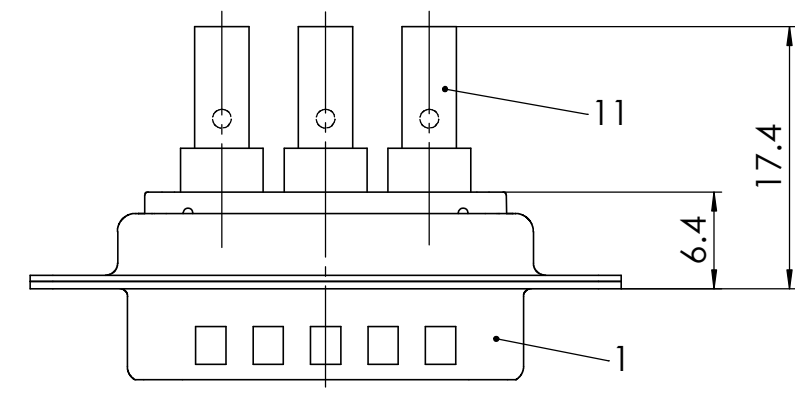

reverse side
1 : 1

RoHS compliant
by exemption

Packing unit on supplement AM0665

max. torque are 40 Ncm
Part-No. 4, 5, 10 and 11 not mounted

ØF1 = Cable diameter without rubber bushing ø3 - ø8.5mm
ØF2 = Cable diameter with rubber bushing max. 6.5mm

No.	St.	Part	Type Description / Material	Surface plating / Colour / Class
11	3	High power contact	FMP003P103	20A / AWG 12-14
10	1	Rubber bushing	TPE	black
9	2	Locking screw	FVS1/5-K1163 M3 / Steel	nickel plated
8	2	Locking screw	FVS1/5-K1163 4-40 / Steel	nickel plated
7	2	Cable reduction plate	Zinc die-cast	nickel plated
6	1	Strain relief	ABS	nickel plated
5	1	Cable clamp	Steel	tin plated
4	4	Screw	Case hardened steel	zinc plated
3	2	Catch spring	PEI	black
2	1	Hood	FMK2G / Zinc die-cast	nickel plated
1	1	Mixed-Layout Connector	FM3W3P-K120	

SYMBOLS					THIS DRAWING CONTAINS INFORMATION THAT IS PROPRIETARY TO MOLEX ELECTRONIC TECHNOLOGIES, LLC AND SHOULD NOT BE USED WITHOUT WRITTEN PERMISSION				
▽ = 0	▽ = 0	▽ = 0	▽ = 0	▽ = 0	DIMENSION UNITS	SCALE	MEASUREMENTS WITHOUT TOLERANCE ACC. TO	molex	
▽ = 0	▽ = 0	▽ = 0	▽ = 0	▽ = 0	mm	2:1	ISO 2768-m		
▽ = 0	▽ = 0	▽ = 0	▽ = 0	▽ = 0	CURRENT REVISION			PRODUCT CUSTOMER DRAWING	
▽ = 0	▽ = 0	▽ = 0	▽ = 0	▽ = 0	DRWN: DRAWN BY ameyerrichte 10-08-2021			MATERIAL NUMBER	
▽ = 0	▽ = 0	▽ = 0	▽ = 0	▽ = 0	APPR: APPR BY BWittek 12-08-2021			REVISION	
▽ = 0	▽ = 0	▽ = 0	▽ = 0	▽ = 0	INITIAL REVISION			1731140983	
▽ = 0	▽ = 0	▽ = 0	▽ = 0	▽ = 0	DRWN: DRAWN BY ameyerrichte 10-08-2021			DOCUMENT NUMBER	
▽ = 0	▽ = 0	▽ = 0	▽ = 0	▽ = 0	APPR: APPR BY BWittek 12-08-2021			FMK2G-3W3P-6195	
▽ = 0	▽ = 0	▽ = 0	▽ = 0	▽ = 0	REV.	CH.-NO.	REPLACEMENT FOR:	CUSTOMER	SHEET NUMBER
▽ = 0	▽ = 0	▽ = 0	▽ = 0	▽ = 0			THIRD ANGLE PROJECTION	GENERAL MARKET	1 OF 1
▽ = 0	▽ = 0	▽ = 0	▽ = 0	▽ = 0			DRAWING		
▽ = 0	▽ = 0	▽ = 0	▽ = 0	▽ = 0			A3-SIZE		