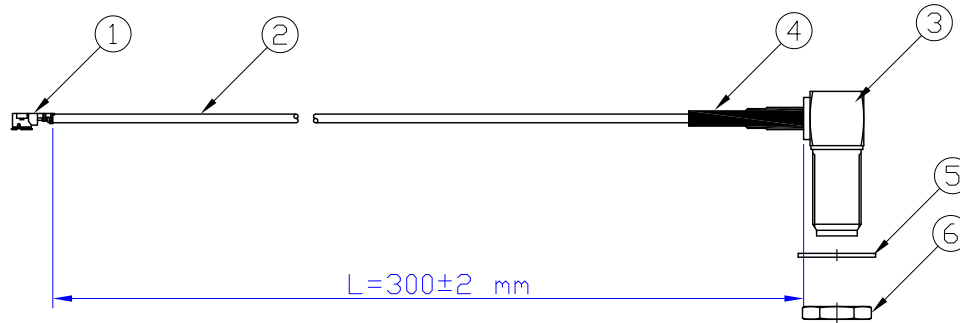

RoHS COMPLIANT

REVISIONS			
REV	DESCRIPTION	DATE	APPROVED
1.00	INITIAL DESIGN	2011/06/16	Jiang

Note: The orientation on drawing is for reference only. (圖面組裝方向性僅供參考)

Stig Wahlstrom Elektronik AB

TITLE: Hirose U.FL + 1.13L300 + SMA R/A bulk Jack

DWG NO. 110415-12	PART NO. K129121018	UNIT mm	REV. 1.00
----------------------	------------------------	------------	--------------

GENERAL TOLERANCES .X NA .XX NA .XXX NA ANGLES NA	SCALE 1 : 1	APPROVALS	DATE
	SIZE A4	DRAWN BY: Jiang	2011/06/16
		CHK'D BY: Vivian	2011/06/16
(UNLESS OTHERWISE SPECIFIED)	SHEET 1 of 1	APP'D BY: Vivian	2011/06/16

NO	DESCRIPTION	Q'TY	DRAWN NO.
06	Nut	1	
05	Washer	1	
04	Heatshrink (Black)	1	Y0E01XX-025-B
03	SMA Right Angle Bulkhead Jack	1	C02BS31113017
02	1.13 coaxial cable (Gray)	1	
01	Hirose U.FL	1	U.FL-LP-068