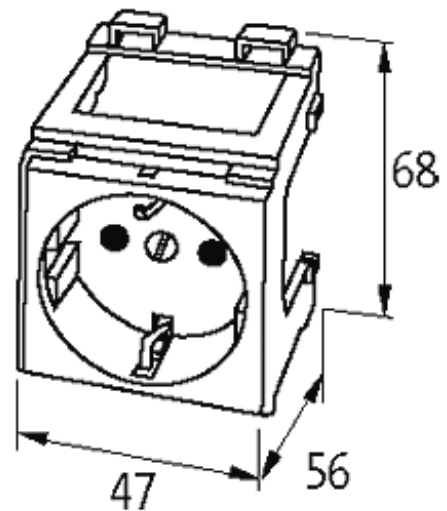

**MODLINK MSVD CABINET POWER OUTLETS**

Great Britain/BS orange 250V AC / 13 A

England (orange)  
Screw terminals[Link to Product](#)**Illustration**

Product may differ from Image

**Approvals**

BS

**Technical Data**

Operating voltage	max. 250 V AC
-------------------	---------------

Operating current	max. 13 A
-------------------	-----------

**General data**

Mounting method	DIN-rail mountable (EN 60715)
-----------------	-------------------------------

Connection	Screw terminals: max. 2 × 4 mm <sup>2</sup>
------------	---

Dimensions H × W × D	68×47×56 mm
----------------------	-------------

**Commercial data**

country of origin	FR
-------------------	----