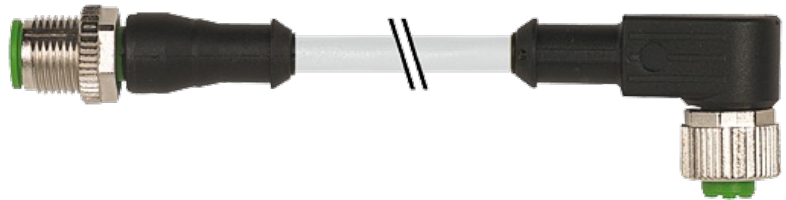

M12 MALE 0° / M12 FEMALE 90° SHIELDED

PUR 4X0.34 shielded GRAY, UL/CSA 6m

Male straight to female 90°
M12 - M12, 4-pole
shielded

Plastic housings with good resistance against chemicals and oils. The resistance to aggressive media should be individually tested for your application. Further details on request. Further cable lengths on request.

[Link to Product](#)

Illustration

Male

Female

Product may differ from Image