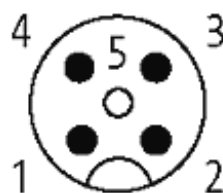

M12 MALE 0° / M12 FEMALE 90° SHIELDED

PUR 4X0.34 shielded GRAY, UL/CSA 6m

Male straight to female 90°
M12 - M12, 4-pole
shielded

Plastic housings with good resistance against chemicals and oils. The resistance to aggressive media should be individually tested for your application. Further details on request. Further cable lengths on request.

[Link to Product](#)

Illustration

Male

Female

Product may differ from Image