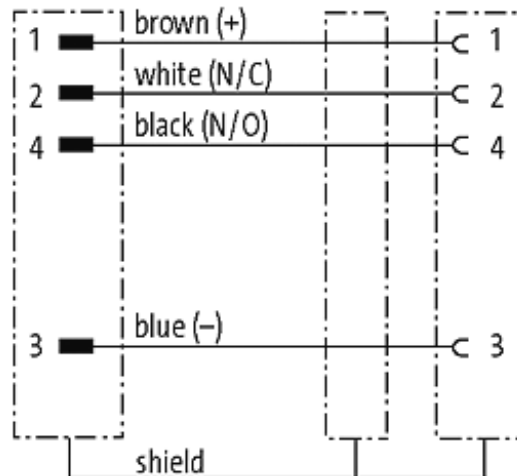

M12 MALE 0° / M12 FEMALE 90° SHIELDED

PUR 4X0.34 shielded GRAY, UL/CSA 6m

Male straight to female 90°
M12 - M12, 4-pole
shielded

Plastic housings with good resistance against chemicals and oils. The resistance to aggressive media should be individually tested for your application. Further details on request. Further cable lengths on request.

[Link to Product](#)

Illustration

Male

Female

Product may differ from Image