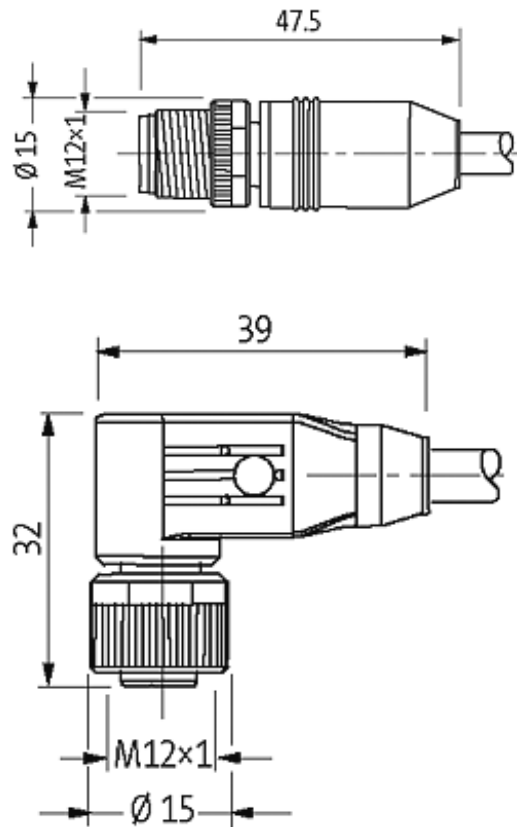

M12 MALE 0° / M12 FEMALE 90° SHIELDED

PUR 4X0.34 shielded GRAY, UL/CSA 6m

Male straight to female 90°
M12 - M12, 4-pole
shielded

Plastic housings with good resistance against chemicals and oils. The resistance to aggressive media should be individually tested for your application. Further details on request. Further cable lengths on request.

[Link to Product](#)

Illustration

Male

Female

Product may differ from Image