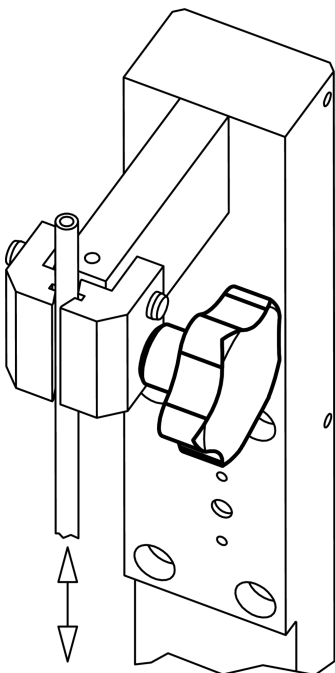

Grub Screws with Star Grip • stainless steel

24690.0142

Product Description

Material

Handle

- Stainless steel 1.4301, dull blasted

Screw

- Stainless steel 1.4301

More information

Notes

Grip: Sheet-iron drawn. **Hub:** Butt-welded

Drawing

Order information

Dimensions						[g]	Art. No.
d ₁	d ₂	l	d ₃	h ₁ ~	h ₂ ~		
40	M8	30	14	24	12	55	24690.0142

Application example

Compliance