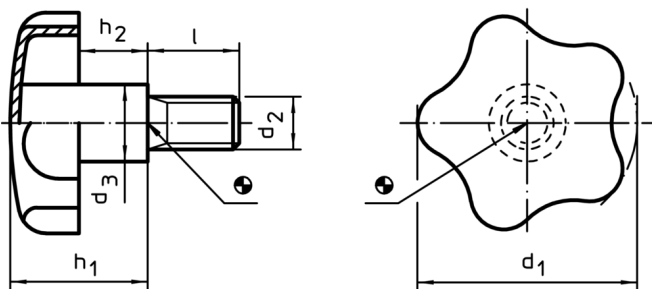

Grub Screws with Star Grip • stainless steel

24690.0142

Product Description

Material

Handle

- Stainless steel 1.4301, dull blasted

Screw

- Stainless steel 1.4301

More information

Notes

Grip: Sheet-iron drawn. **Hub:** Butt-welded

Drawing

Order information

Dimensions						[g]	Art. No.
d ₁	d ₂	l	d ₃	h ₁ ~	h ₂ ~		
40	M8	30	14	24	12	55	24690.0142

Application example

Compliance