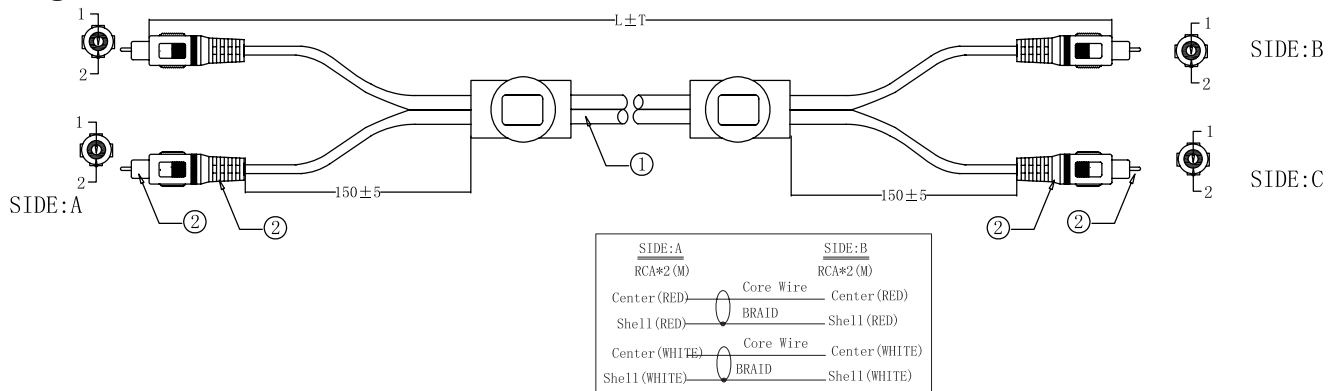

# RCA/Phono Plugs (2) to RCA/Phono Plugs (2)

## Diagram

Dimensions : Millimetres

1. Cable : SLV Series Audio/Video Interconnect Cable [(10/0.12BC+SR 32/0.10BC)\*2F PVC OD: 3.6 + 3.6mm Cool Grey 11C
2. Plug : RCA Jack Male Gold Plated
3. PVC (Red/White) Each

## Part Number Table

Description	Length (L ± T) (mm)	Part Number
RCA/Phono Plugs (2) to RCA/Phono Plugs (2)	1.5 ±0.01	24-12040
	3 ±0.03	24-12041
	6 ±0.06	24-12042
	12 ±0.1	24-12043
	25 ±0.2	24-12044
	50 ±0.4	24-12045