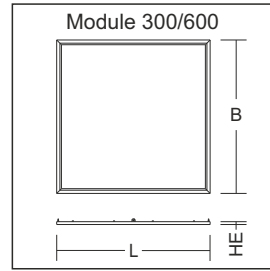

INSTRUCTION

Sidelite ECO

Recessed ceiling, ceiling, wall and pendant luminaires