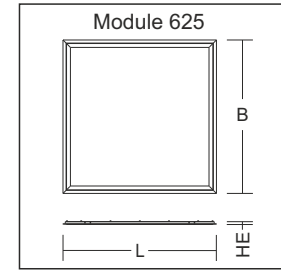

INSTRUCTION

Sidelite ECO

Recessed ceiling, ceiling, wall and pendant luminaires