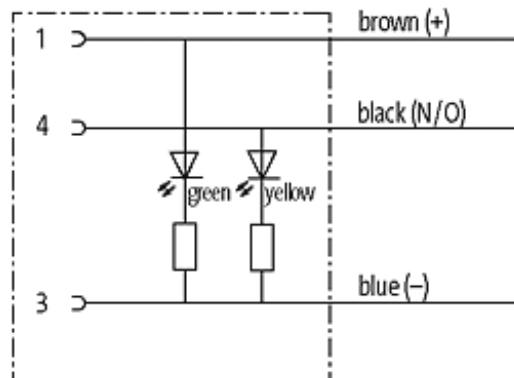

M8 FEMALE 90° SNAP-IN LED

PUR 3x0.25 black 3m

M8

Female 90° with LED

3-pole with 2 × LED (PNP)

Snap In

Plastic housings with good resistance against chemicals and oils. The resistance to aggressive media should be individually tested for your application. Further details on request.

[Link to Product](#)**Illustration**

Female

Product may differ from Image