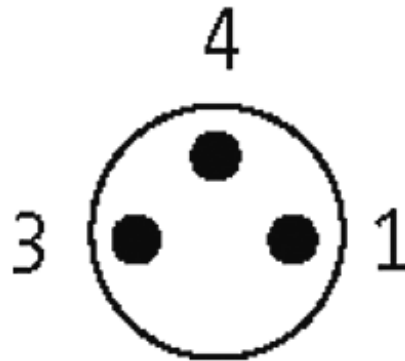

M8 FEMALE 90° SNAP-IN LED

PUR 3x0.25 black 3m

M8

Female 90° with LED

3-pole with 2 × LED (PNP)

Snap In

Plastic housings with good resistance against chemicals and oils. The resistance to aggressive media should be individually tested for your application. Further details on request.

[Link to Product](#)**Illustration**

Female

Product may differ from Image