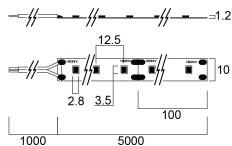

Lifetime data

Lifespan L70 B50	54000
Lifespan L70 B10	54000
Lifespan L80 B10	50000
Lifespan L90 B10	44000

Physical data

IP rating	IP20
IK rating	IK00
Nominal Product Length (mm)	5000
Nominal Product Width (mm)	10
Nominal Product Height (mm)	1.2
Weight (kg)	0.1

Packaging

Single packaging type	Carton
Product EAN number	5410288681856
Packaging single length / height (cm)	23.5
Packaging single width (cm)	22.5
Packaging single depth (cm)	3.0
DUN14 (outer)	15410288681853
Units per outer package	20
Packaging outer length / height (cm)	49.0
Packaging outer width (cm)	35.0
Packaging outer depth (cm)	24.0

Flex Pro High Output Flex Pro IP20 9700lm 940 0068185

Safety data

Optimal operating condition (°C)	-20-40
----------------------------------	--------

PHOTOMETRY

Distance [m]	Cone diameter [m]	E(0°)	E(C90)	E(C0)	Illuminance [lx]
0.5	1.61 1.61	2607	191	191	191
1.0	3.23 3.21	652	48	48	48
1.5	4.84 4.82	290	21	21	21
2.0	6.45 6.43	163	12	12	12
2.5	8.06 8.03	104	8	8	8
3.0	9.68 9.64	72	6	6	6

Distance [m] Cone diameter [m] Illuminance [lx]

— C0 - C180 (Half beam angle: 116.2°)
— C90 - C270 (Half beam angle: 116.4°)

TECHNICAL DRAWINGS

SYLVANIA

Flex Pro High Output
Flex Pro IP20 9700lm 940
0068185