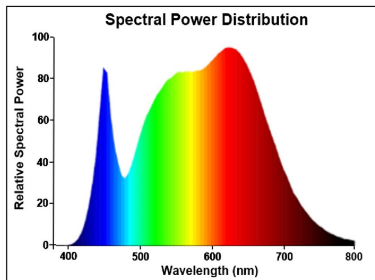

Flex Pro High Output

Flex Pro IP20 9700lm 940
0068185

Optical data

Fixture luminous flux (lm)	9700
Luminaire efficacy (lm/W)	133
Colour temperature (K)	4000
CRI (Ra)	90
Colour Variation Initial (SDCM)	SDCM3
Beam Angle (°)	120
Photobiological Risk Group	RG1

Flex Pro High Output Flex Pro IP20 9700lm 940 0068185

Safety data

Optimal operating condition (°C)	-20-40
----------------------------------	--------

PHOTOMETRY

Distance [m]	Cone diameter [m]	E(0°)	E(C90)	E(C0)	Illuminance [lx]
0.5	1.61 1.61	2607	191	191	191
1.0	3.23 3.21	652	48	48	48
1.5	4.84 4.82	290	21	21	21
2.0	6.45 6.43	163	12	12	12
2.5	8.06 8.03	104	8	8	8
3.0	9.68 9.64	72	6	6	6

Distance [m] Cone diameter [m] Illuminance [lx]

— C0 - C180 (Half beam angle: 116.2°)
— C90 - C270 (Half beam angle: 116.4°)

TECHNICAL DRAWINGS

SYLVANIA

Flex Pro High Output
Flex Pro IP20 9700lm 940
0068185