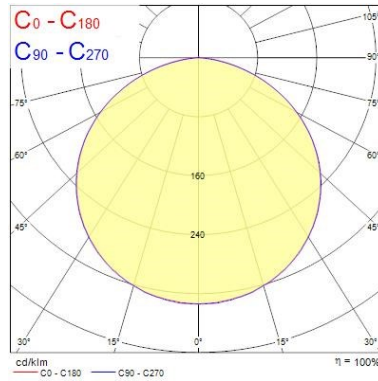

Flex Pro High Output Flex Pro IP20 9700lm 940 0068185

Safety data

Optimal operating condition (°C)	-20-40
----------------------------------	--------

PHOTOMETRY

Distance [m]	Cone diameter [m]	E(0°)	E(C90)	E(C0)	Illuminance [lx]
0.5	1.61 1.61	2607	191	191	191
1.0	3.23 3.21	652	48	48	48
1.5	4.84 4.82	290	21	21	21
2.0	6.45 6.43	163	12	12	12
2.5	8.06 8.03	104	8	8	8
3.0	9.68 9.64	72	6	6	6

Distance [m] Cone diameter [m] Illuminance [lx]

— C0 - C180 (Half beam angle: 116.2°)
— C90 - C270 (Half beam angle: 116.4°)

TECHNICAL DRAWINGS

SYLVANIA

Flex Pro High Output
Flex Pro IP20 9700lm 940
0068185