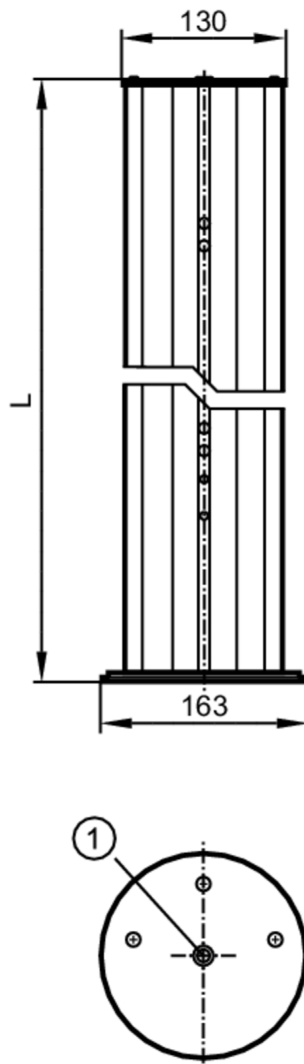

EY2002

Mounting stand for safety light grids

FLOOR MOUNT.PROTECTION 4 BEAMS

1 spirit level

Application	
Design	for safety light grids, 3 beams, 4 beams, for safety light curtains, ...1060 mm
Mechanical data	
Weight [g]	6500
Dimensions [mm]	Ø 130
Materials	aluminium epoxy-powder coated; plastics
Length [mm]	1340
Accessories	
Accessories (supplied)	socket head screws: 6 washers: 6 lock nuts: 4
Remarks	
Pack quantity	1 pcs.