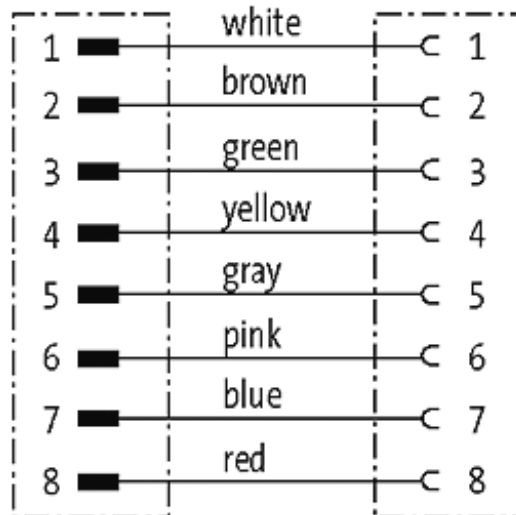

**M12 MALE 0° / M12 FEMALE 0°**

PUR 8x0,34 GRAY, UL/CSA, drag ch 3m

Male straight to female straight

M12 - M12, 8-pole

Art.-No. 7005 - M12 Lite - (plastic hexagonal screw) on request

Plastic housings with good resistance against chemicals and oils. The resistance to aggressive media should be individually tested for your application. Further details on request. Further cable lengths on request.

**[Link to Product](#)****Illustration**

Male

Female

*stay connected*

Product may differ from Image