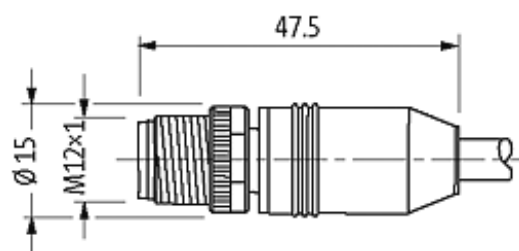

**M12 MALE 0° / M12 FEMALE 0°**

PUR 8x0,34 GRAY, UL/CSA, drag ch 3m

Male straight to female straight

M12 - M12, 8-pole

Art.-No. 7005 - M12 Lite - (plastic hexagonal screw) on request

Plastic housings with good resistance against chemicals and oils. The resistance to aggressive media should be individually tested for your application. Further details on request. Further cable lengths on request.

**[Link to Product](#)****Illustration**

Male

Female

*stay connected*

Product may differ from Image