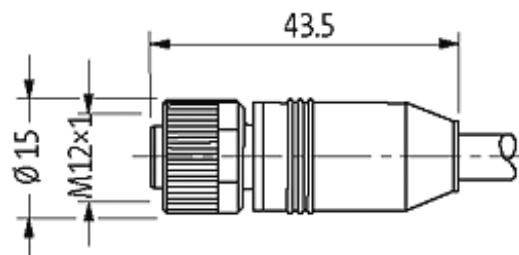

**M12 MALE 0° / M12 FEMALE 0°**

PUR 8x0,34 GRAY, UL/CSA, drag ch 3m

Male straight to female straight

M12 - M12, 8-pole

Art.-No. 7005 - M12 Lite - (plastic hexagonal screw) on request

Plastic housings with good resistance against chemicals and oils. The resistance to aggressive media should be individually tested for your application. Further details on request. Further cable lengths on request.

**[Link to Product](#)****Illustration**

Male

Female

*stay connected*

Product may differ from Image