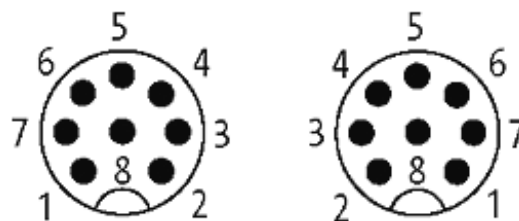

**M12 MALE 0° / M12 FEMALE 0°**

PUR 8x0,34 GRAY, UL/CSA, drag ch 3m

Male straight to female straight

M12 - M12, 8-pole

Art.-No. 7005 - M12 Lite - (plastic hexagonal screw) on request

Plastic housings with good resistance against chemicals and oils. The resistance to aggressive media should be individually tested for your application. Further details on request. Further cable lengths on request.

**[Link to Product](#)****Illustration**

Male

Female

*stay connected*

Product may differ from Image